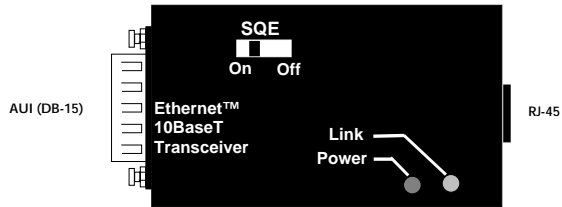

The Ethernet10BaseT Transceiver (E-TBT-MC01(LC)) connects an AUI cable and connector to a 10BaseT twisted pair cable and RJ-45 connector.

INSTALLATION INSTRUCTIONS

Connecting the 10BaseT Transceiver:

1. Connect the AUI connector of the 10BaseT Transceiver to the AUI port on the PC, either directly or through an AUI cable (maximum AUI cable distance 50 meters (165 feet)).
2. Connect the RJ-45 of the 10BaseT Transceiver to a **STRAIGHT THROUGH male/male** 10BaseT cable.
3. Connect 10BaseT cable to hub.

Straight Through Cable at RJ-45 Plug

RJ-45 Male	RJ-45 Male
1	1
2	2
3	3
6	6

SQE Heartbeat: Enable - The SQE switch should be enabled (ON) when the 10BaseT Transceiver is connected to a DTE or workstation.

Disable - The SQE switch should be disabled (OFF) when the 10BaseT Transceiver is connected to the AUI port of an Ethernet repeater such as the model 1003 10BaseT hub.

FCC APPROVAL: This equipment has been tested and found to comply with the limits for a class A digital device, pursuant to part 15 of the FCC rules. These limits are designed to provide reasonable protection against harmful interference when the equipment is operated in a commercial environment. This equipment generates, uses, and can radiate radio frequency energy and, if not installed and used in accordance with the instruction manual, may cause harmful interference to radio communications. Operation of this equipment in a residential area is likely to cause harmful interference, in which case, the user will be required to correct the interference at his own expense.