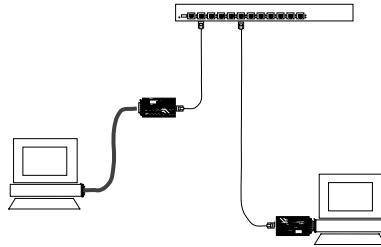

The Ethernet10BaseT Transceiver (E-TBT-MC01(LC)) connects an AUI cable and connector to a 10BaseT twisted pair cable and RJ-45 connector.

INSTALLATION INSTRUCTIONS

Connecting the 10BaseT Transceiver:

1. Connect the AUI connector of the 10BaseT Transceiver to the AUI port on the PC, either directly or through an AUI cable (maximum AUI cable distance 50 meters (165 feet)).
2. Connect the RJ-45 of the 10BaseT Transceiver to a **STRAIGHT THROUGH male/male** 10BaseT cable.
3. Connect 10BaseT cable to hub.

Straight Through Cable at RJ-45 Plug

RJ-45 Male	RJ-45 Male
1	1
2	2
3	3
6	6

SQE Heartbeat: Enable - The SQE switch should be enabled (ON) when the 10BaseT Transceiver is connected to a DTE or workstation.

Disable - The SQE switch should be disabled (OFF) when the 10BaseT Transceiver is connected to the AUI port of an Ethernet repeater such as the model 1003 10BaseT hub.

FCC APPROVAL: This equipment has been tested and found to comply with the limits for a class A digital device, pursuant to part 15 of the FCC rules. These limits are designed to provide reasonable protection against harmful interference when the equipment is operated in a commercial environment. This equipment generates, uses, and can radiate radio frequency energy and, if not installed and used in accordance with the instruction manual, may cause harmful interference to radio communications. Operation of this equipment in a residential area is likely to cause harmful interference, in which case, the user will be required to correct the interference at his own expense.