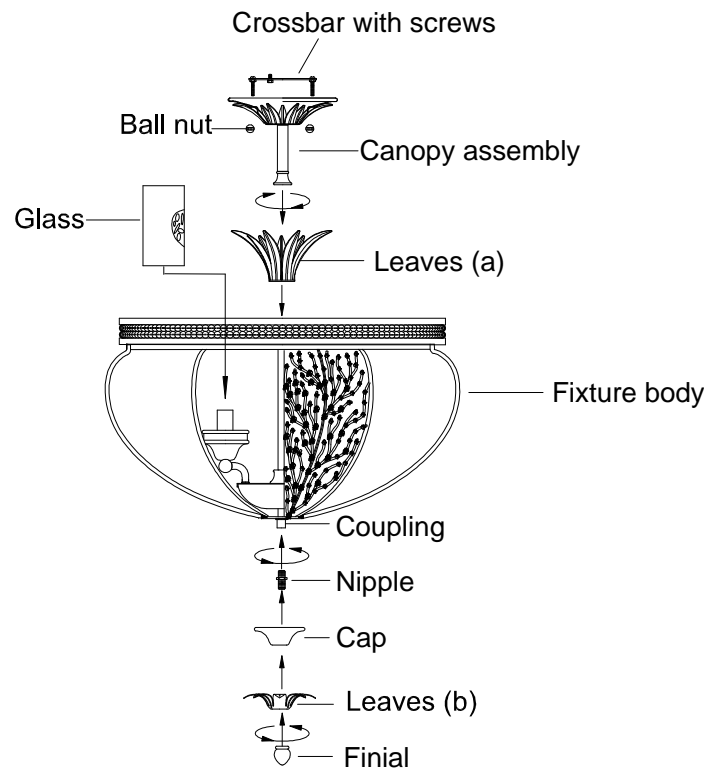

ASSEMBLY INSTRUCTIONS FOR 29231

1. With power to the installation point **OFF**, attach the crossbar with (2) mounting screws to ceiling mounted outlet box with (2) outlet box screws.
2. Make wires connections: (We recommend 2 people for this step). Position the fixture pan under the outlet box. Attach house ground wire to fixture ground wire. Proceed to attach both to the crossbar using ground screw. Using wire connectors connect the house white wire to the fixture white wire (or ribbed side); connect the house black (or red) wire to the fixture black wire (or smooth side).
3. Carefully tuck all wires into the ceiling mounted outlet box and position the fixture over the outlet box. Align and pass the (2) mounting screws attached to crossbar through (2) mounting holes in fixture pan. Locate (2) ball nuts and thread it onto ends of mounting screws. Hands tighten until snug to secure fixture to ceiling. Be sure there are no trapped or pinched wires.
4. Place leaves (a) over the protruding nipple at top of fixture body, then thread canopy assembly onto the protruding nipple until snug.
5. Thread nipple into the coupling at bottom of fixture body.
6. Locate cap and leaves (b) carefully, place them over the nipple and secure with finial.
7. Install proper bulbs to each socket referring to the markings and labels on fixture for maximum wattage.
8. Place glass over each socket.
9. Restore power to the installation point **ON**. Retain this sheet for future reference.