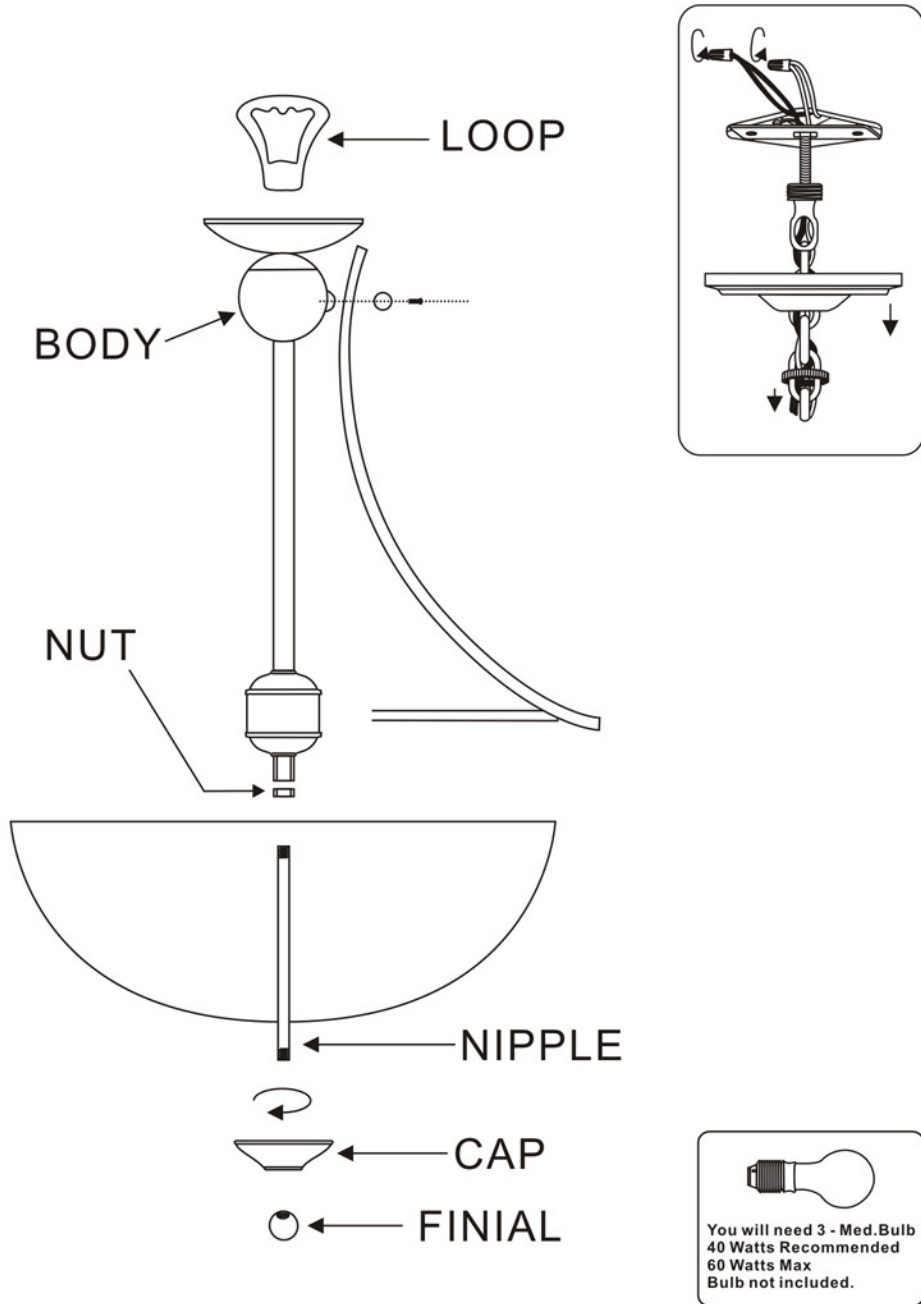

MODEL#:29764 ASSEMBLY AND DRESSING INSTRUCTIONS

You will need 3 - Med. Bulb
40 Watts Recommended
60 Watts Max
Bulb not included.

ITEM NUMBER:# 29764 INSTRUCTIONS

WARNING:
All electrical components must be installed by a licensed electrician in accordance with the National Electric Code and the appropriate local electrical codes.