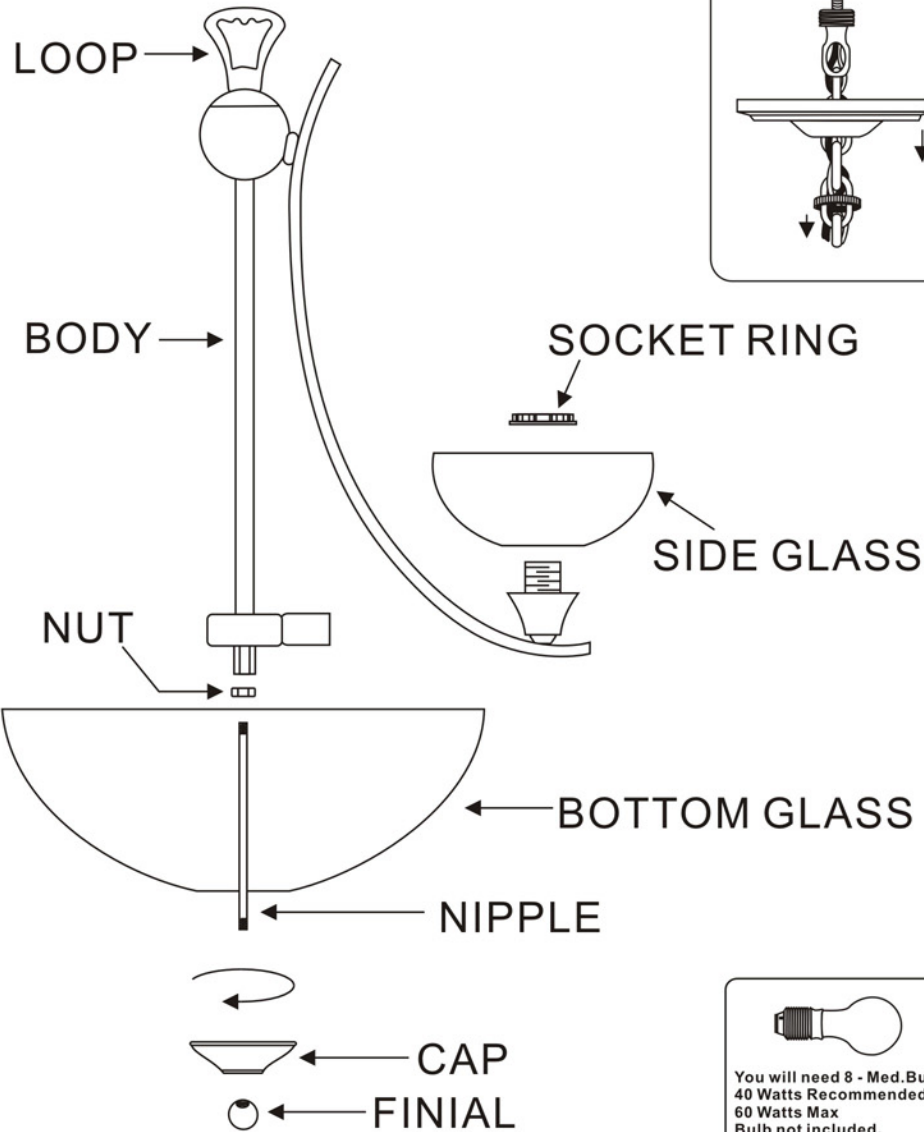

MODEL#:29765 ASSEMBLY AND DRESSING INSTRUCTIONS

You will need 8 - Med. Bulb  
40 Watts Recommended  
60 Watts Max  
Bulb not included.

ITEM NUMBER:# 29765 INSTRUCTIONS

**WARNING:**

Electrical Danger    Turn Power Off