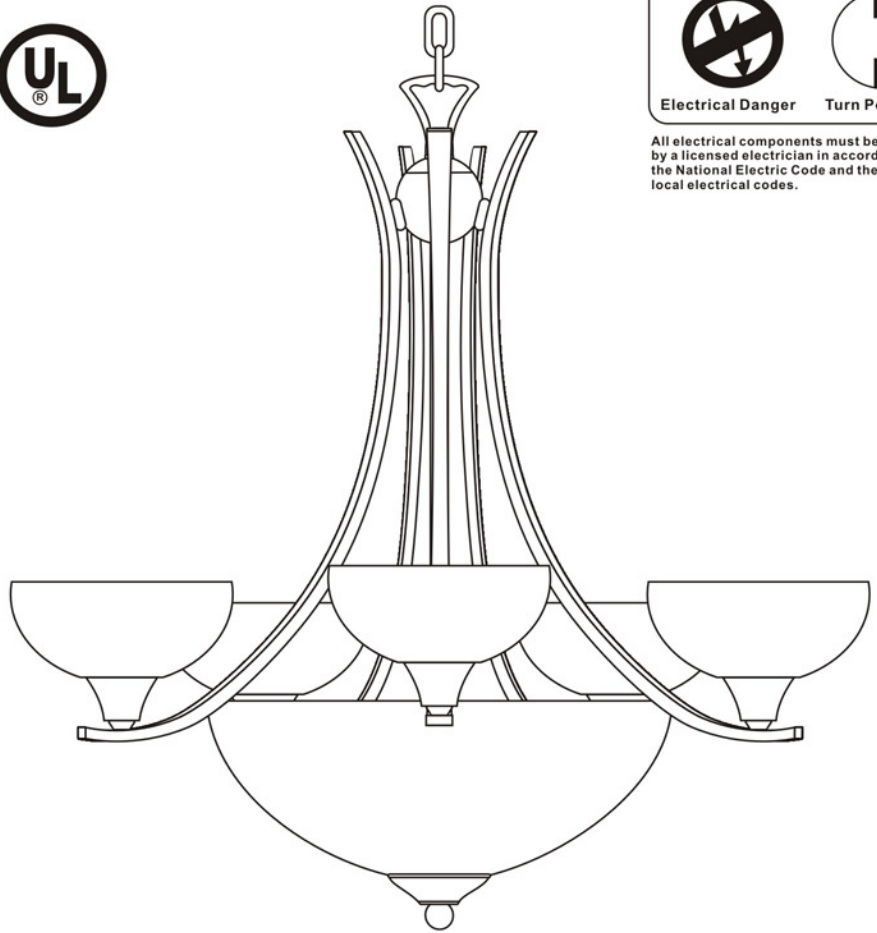

ITEM NUMBER:# 29765 INSTRUCTIONS

WARNING:

Electrical Danger   Turn Power Off

All electrical components must be installed by a licensed electrician in accordance with the National Electric Code and the appropriate local electrical codes.