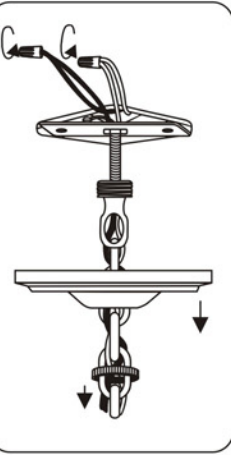

MODEL#:29765 ASSEMBLY AND DRESSING INSTRUCTIONS

You will need 8 - Med. Bulb  
40 Watts Recommended  
60 Watts Max  
Bulb not included.

ITEM NUMBER:# 29765 INSTRUCTIONS

**WARNING:**

Electrical Danger    Turn Power Off