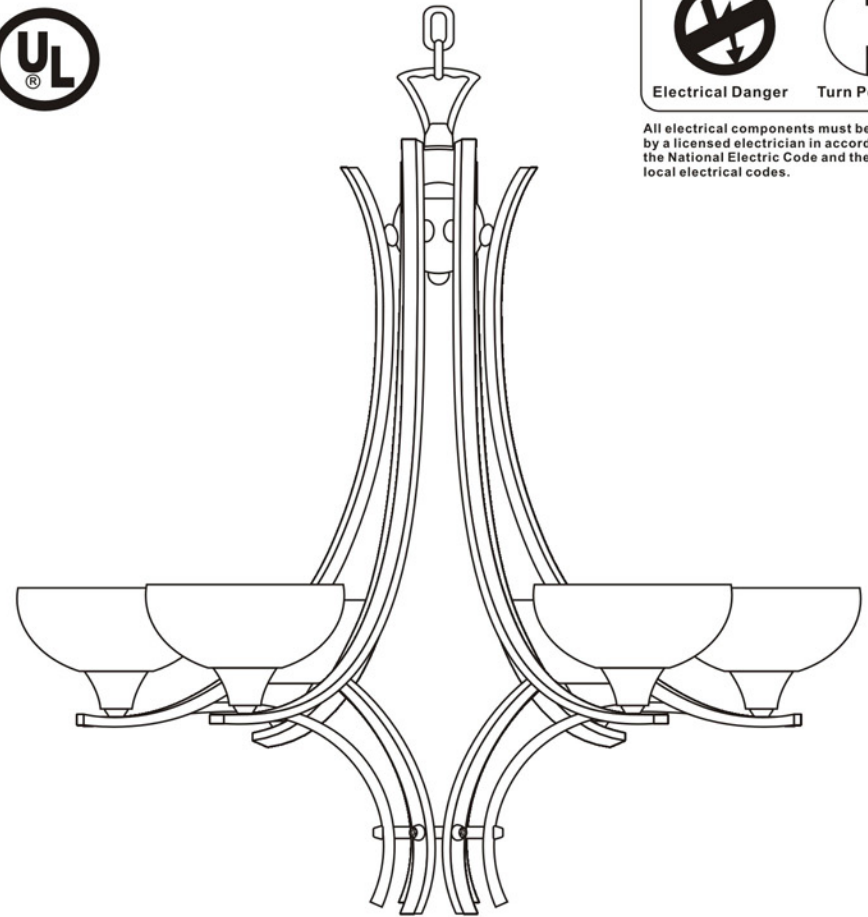

MODEL#:29773 ASSEMBLY AND DRESSING INSTRUCTIONS

You will need 6 - Med. Bulb
40 Watts Recommended
60 Watts Max
Bulb not included.

ITEM NUMBER:# 29773 INSTRUCTIONS

WARNING:

Electrical Danger Turn Power Off

All electrical components must be installed by a licensed electrician in accordance with the National Electric Code and the appropriate local electrical codes.