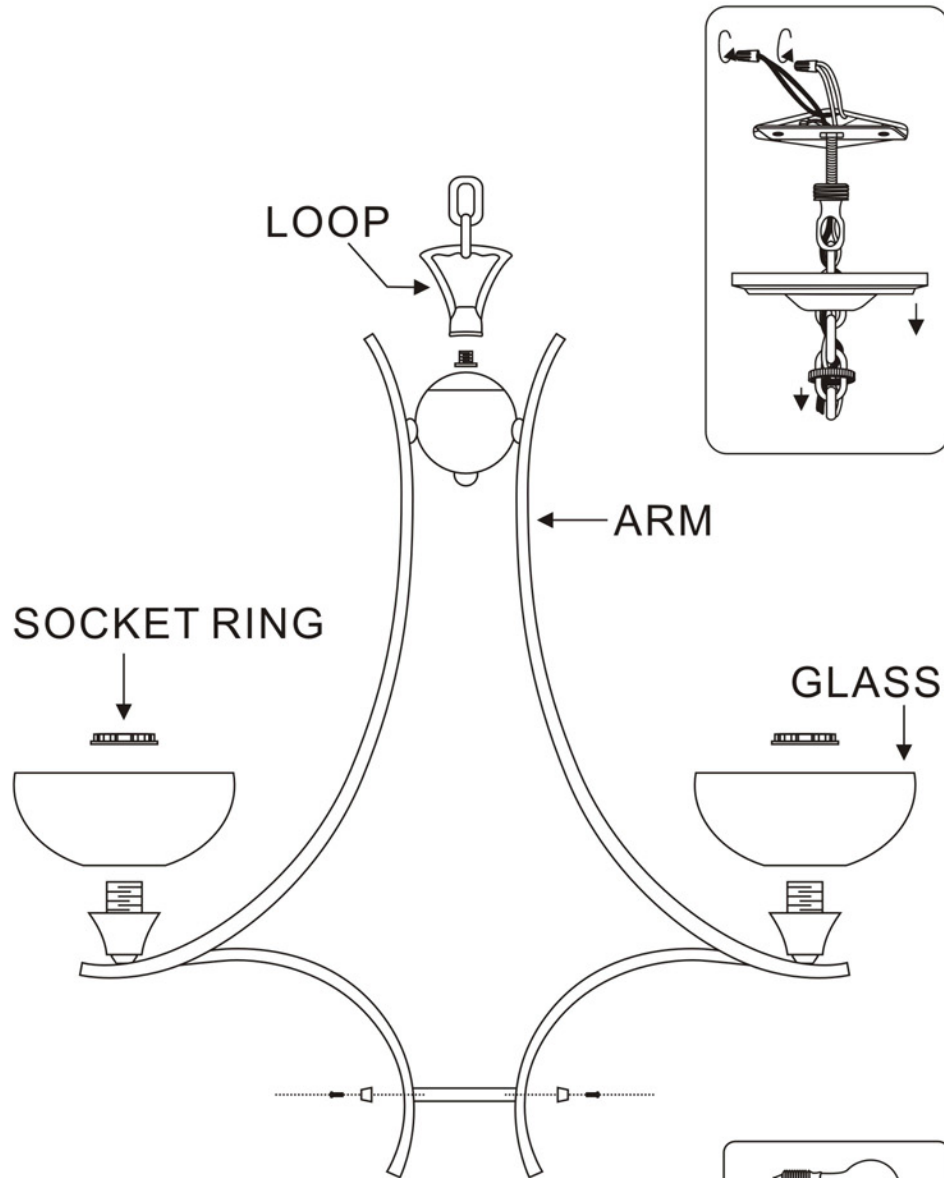

MODEL#:29773 ASSEMBLY AND DRESSING INSTRUCTIONS

You will need 6 - Med. Bulb
40 Watts Recommended
60 Watts Max
Bulb not included.

ITEM NUMBER:# 29773 INSTRUCTIONS

WARNING:

Electrical Danger Turn Power Off

All electrical components must be installed by a licensed electrician in accordance with the National Electric Code and the appropriate local electrical codes.