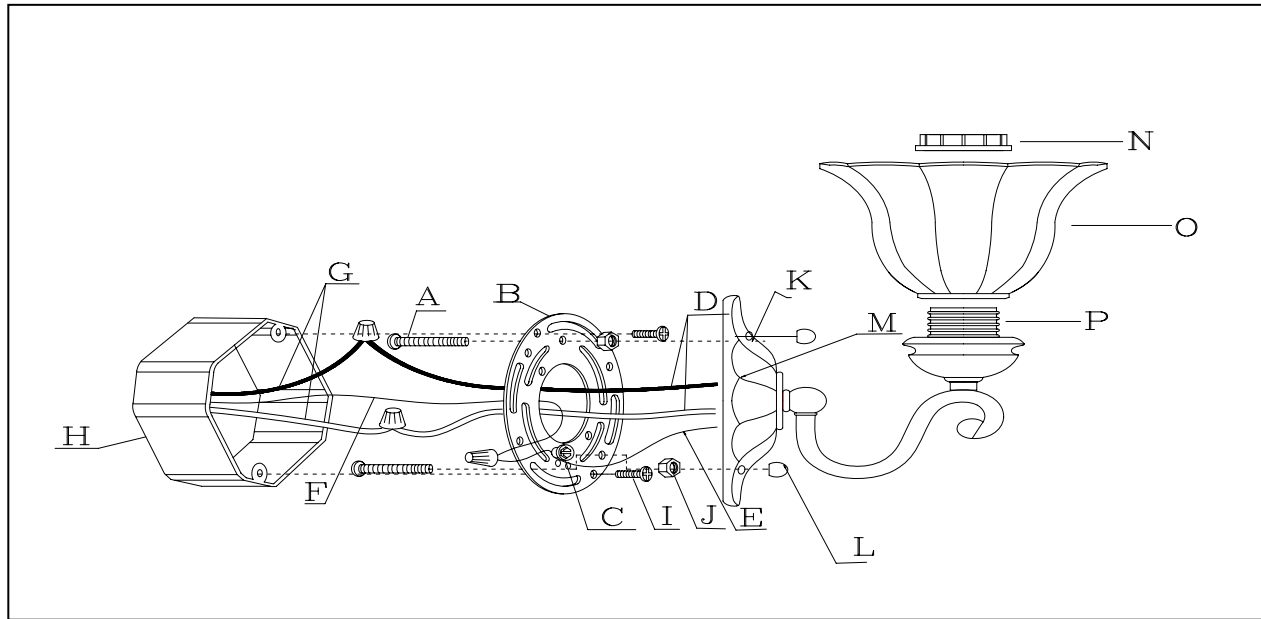

Installation Instructions

1. Disconnect power at main electrical panel before installation.
2. Thread the mounting Screws(A) into the opposite side of the mounting Plate(B) from the GREEN ground Screw(C).
3. Insert the fixture wire and the ground wire up through the center hole of Mounting Plate (B).
4. Split the end of power supply wire about 4 inches from the end. Being careful not to expose any of the wire inside of the insulation.
5. Connect the white or ribbed wire from the fixture to the white wire of the supply circuit. Connect the black or smooth wire(s) from the fixture to the black wire of the supply circuit. **(Use wirenuts provided)**
6. Connect the Fixture Ground Wire(E) to the Outlet Box Ground Wire(F) using wire Nut. Connect outlet box ground wire to mounting plate with GREEN hex-head ground screw to tapped hole in mounting plate marked "GND". **(Use wirenuts provided)**
7. Attach mounting Plate(B) to Outlet Box(H) using box Screws(I) provided with Outlet Box(H).
8. Thread Hex Nut (J) onto mounting Screws(A).
9. Mount fixture by aligning mounting Holes(K) in wall plate with mounting Screws(A) and threading Ball Nuts(L) onto mounting Screws(A). Tighten to firmly hold Wall Plate(M) in place against wall (mounting screws may require adjustment).

Assembly Instructions

This lamp uses one (1) 100-watt maximum Type A bulb (Not included).

Cleaning Instructions

Do not use polish or cleaners.
Wipe clean with a soft cloth.

1. Place Glass(O) over Socket (P) and secure by Socket Ring (N).
2. Install the light bulb(s) (not provided) in accordance with the fixture specification.
3. Restore electricity and check the operation of your new light fixture.