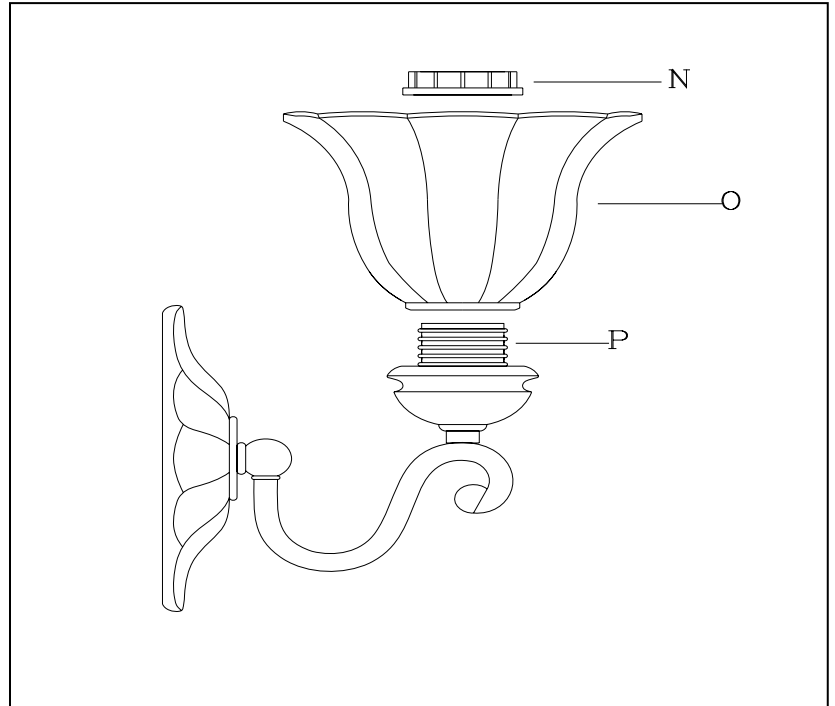

Installation Instructions

1. Disconnect power at main electrical panel before installation.
2. Thread the mounting Screws(A) into the opposite side of the mounting Plate(B) from the GREEN ground Screw(C).
3. Insert the fixture wire and the ground wire up through the center hole of Mounting Plate (B).
4. Split the end of power supply wire about 4 inches from the end. Being careful not to expose any of the wire inside of the insulation.
5. Connect the white or ribbed wire from the fixture to the white wire of the supply circuit. Connect the black or smooth wire(s) from the fixture to the black wire of the supply circuit. **(Use wirenuts provided)**
6. Connect the Fixture Ground Wire(E) to the Outlet Box Ground Wire(F) using wire Nut. Connect outlet box ground wire to mounting plate with GREEN hex-head ground screw to tapped hole in mounting plate marked "GND". **(Use wirenuts provided)**
7. Attach mounting Plate(B) to Outlet Box(H) using box Screws(I) provided with Outlet Box(H).
8. Thread Hex Nut (J) onto mounting Screws(A).
9. Mount fixture by aligning mounting Holes(K) in wall plate with mounting Screws(A) and threading Ball Nuts(L) onto mounting Screws(A). Tighten to firmly hold Wall Plate(M) in place against wall (mounting screws may require adjustment).

Assembly Instructions

This lamp uses one (1) 100-watt maximum Type A bulb (Not included).

Cleaning Instructions

Do not use polish or cleaners.
Wipe clean with a soft cloth.

1. Place Glass(O) over Socket (P) and secure by Socket Ring (N).
2. Install the light bulb(s) (not provided) in accordance with the fixture specification.
3. Restore electricity and check the operation of your new light fixture.