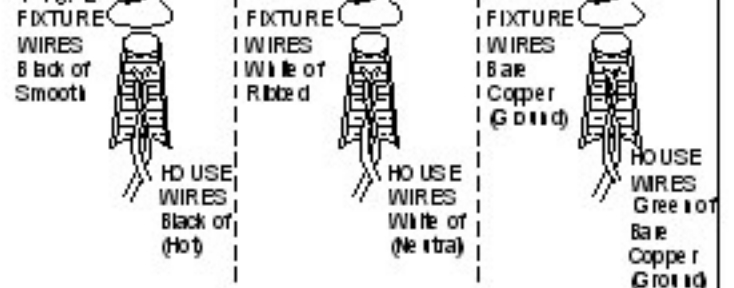

INSTALLATION INSTRUCTIONS

FOR Model : 33213

WARNING! SHUT POWER OFF AT FUSE OR CIRCUIT BREAKER.

HANGING THE FIXTURE(Fig.1)

- 1.Shut off the power at the circuit breaker and remove old fixture,including the crossbar.
- 2.Carefully unpack your new fixture and lay out all the parts on a clear area.Take care not to lose any small parts necessary for installation.
- 3.Screw the center nipple(C) on the crossbar(A),and firm it using the hex nuts.
- 4.Attach the crossbar(A) to the Outlet Box by using 2 Outlet Box Screws(B).
5. Thread the center nipple(L) on the coupling of the fixture(K)
6. Attach the top frame(M) onto the center nipple(N),then firme it using the fixture loop(O) and hex nut(N)
- 7.Attach the arm section (H) on the pan(G) , firm it using the ball knobs (H).** Then hanging the fixture.
- 8.Connecting the wires(Fig. 2):

Connect the black wire from the fixture to the black house (hot) wire .Connect the white wire from the fixture to the white (neutral) house wire .Make sure all wire nuts are secured .You may wrap the connections with eldctrical tape.If your outlet has a ground wire (green or bare copper), connect fixture's ground wire to it. Otherwise, connect fixture's ground wire directly to the crossbar using the green screw provided. Tuck the wire connections neatly into the junction box .

- 9.Attach the glass shade(J) on the fixture using the socket ring(K).
- 10.Install bulb.(Type A-19, not supplied.)
- 11.Mount the canopy(D) against the wall, and firm it using the loop ring (E).
- 12.Turn on the power at fuse or circuit box.

DO NOT EXCEED THE MAXIMUM WATTAFE RATING!

Your installation is now complete.Return power to the junction box and test the fixture.

Fig.1

Fig.3

Fig. 2

Free Manuals Download Website

<http://myh66.com>

<http://usermanuals.us>