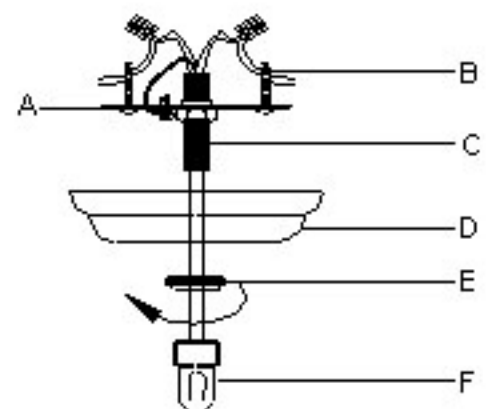

INSTALLATION INSTRUCTIONS

FOR Model : 33213

WARNING! SHUT POWER OFF AT FUSE OR CIRCUIT BREAKER.

HANGING THE FIXTURE(Fig.1)

- 1.Shut off the power at the circuit breaker and remove old fixture,including the crossbar.
- 2.Carefully unpack your new fixture and lay out all the parts on a clear area.Take care not to lose any small parts necessary for installation.
- 3.Screw the center nipple(C) on the crossbar(A),and firm it using the hex nuts.
- 4.Attach the crossbar(A) to the Outlet Box by using 2 Outlet Box Screws(B).
5. Thread the center nipple(L) on the coupling of the fixture(K)
6. Attach the top frame(M) onto the center nipple(N),then firme it using the fixture loop(O) and hex nut(N)
- 7.Attach the arm section (H) on the pan(G) , firm it using the ball knobs (H).** Then hanging the fixture.
- 8.Connecting the wires(Fig. 2):

Connect the black wire from the fixture to the black house (hot) wire .Connect the white wire from the fixture to the white (neutral) house wire .Make sure all wire nuts are secured .You may wrap the connections with eldctrical tape.If your outlet has a ground wire (green or bare copper), connect fixture's ground wire to it. Otherwise, connect fixture's ground wire directly to the crossbar using the green screw provided. Tuck the wire connections neatly into the junction box .

- 9.Attach the glass shade(J) on the fixture using the socket ring(K).
- 10.Install bulb.(Type A-19, not supplied.)
- 11.Mount the canopy(D) against the wall, and firm it using the loop ring (E).
- 12.Turn on the power at fuse or circuit box.

DO NOT EXCEED THE MAXIMUM WATTAFE RATING!

Your installation is now complete.Return power to the junction box and test the fixture.

Fig.1

Fig.3

Fig. 2

Free Manuals Download Website

<http://myh66.com>

<http://usermanuals.us>