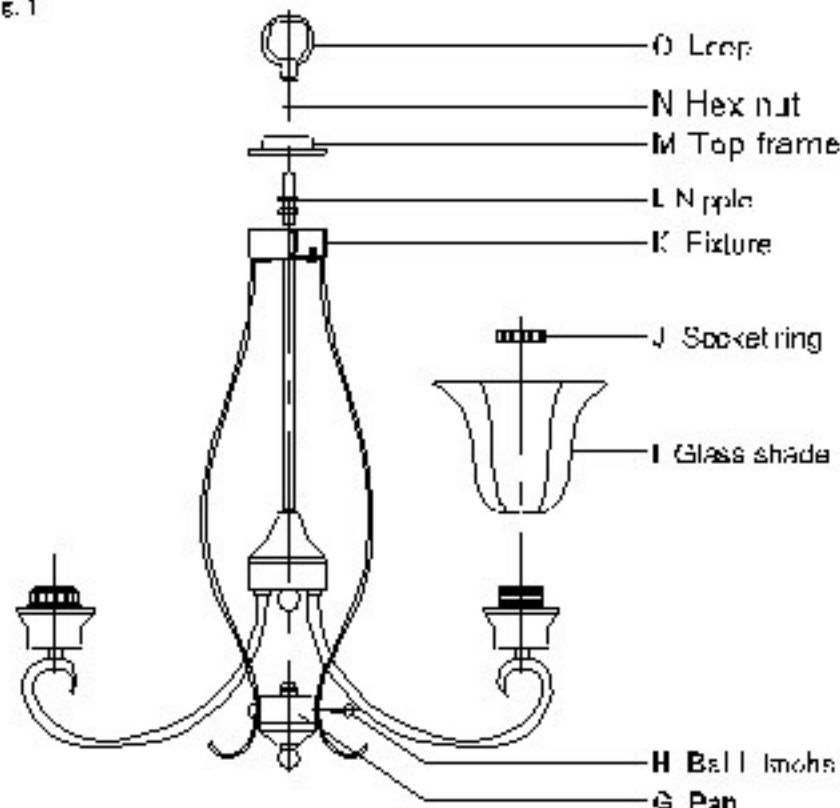

INSTALLATION INSTRUCTIONS

FOR Model : 33213

WARNING! SHUT POWER OFF AT FUSE OR CIRCUIT BREAKER.

HANGING THE FIXTURE(Fig.1)

- 1.Shut off the power at the circuit breaker and remove old fixture,including the crossbar.
- 2.Carefully unpack your new fixture and lay out all the parts on a clear area.Take care not to lose any small parts necessary for installation.
- 3.Screw the center nipple(C) on the crossbar(A),and firm it using the hex nuts.
- 4.Attach the crossbar(A) to the Outlet Box by using 2 Outlet Box Screws(B).
5. Thread the center nipple(L) on the coupling of the fixture(K)
6. Attach the top frame(M) onto the center nipple(N),then firme it using the fixture loop(O) and hex nut(N)
- 7.Attach the arm section (H) on the pan(G) , firm it using the ball knobs (H).** Then hanging the fixture.
- 8.Connecting the wires(Fig. 2):

Connect the black wire from the fixture to the black house (hot) wire .Connect the white wire from the fixture to the white (neutral) house wire .Make sure all wire nuts are secured .You may wrap the connections with eldctrical tape.If your outlet has a ground wire (green or bare copper), connect fixture's ground wire to it. Otherwise, connect fixture's ground wire directly to the crossbar using the green screw provided. Tuck the wire connections neatly into the junction box .

- 9.Attach the glass shade(J) on the fixture using the socket ring(K).
- 10.Install bulb.(Type A-19, not supplied.)
- 11.Mount the canopy(D) against the wall, and firm it using the loop ring (E).
- 12.Turn on the power at fuse or circuit box.

DO NOT EXCEED THE MAXIMUM WATTAFE RATING!

Your installation is now complete.Return power to the junction box and test the fixture.

Fig.1

Fig.3

Fig. 2

Free Manuals Download Website

<http://myh66.com>

<http://usermanuals.us>