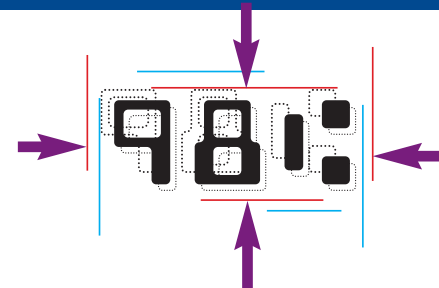

Major Selling Points

- **Three Model Choices**— providing security options to fit your need.
- **New Class of Printing**— at 55 pages per minute, the 4350 stands alone as a cost effective mid-level production printer.
- **Low Cost of Ownership**— HP award-winning reliability combined with superior fraud and theft deterrence from TROY.
- **Improved value**— fastest work group printer in it's class. The ability to accommodate 5 trays, higher duty cycle.
- **Versatile supply options**— All TROY printers are fully compatible with TROY MICR cartridges and standard HP cartridges.

TROY Exclusive Security Features

3-Position Printer Key Locks and Paper Tray Locks

Most businesses locate their workgroup printer in an open office environment. This creates a security risk. TROY offers MICR locks and paper tray locks to reduce the risk of check stock theft and printer misuse.

Standard on TROY MICR 4350n Secure Ex.
Tray locks optional on other MICR 4350n printers.

Exclusive TROYmark™ Intelligent Anti-tampering Technology

TROYmark™ is a watermark of user-defined variable data, printed diagonally across each check. It provides state-of-the-art deterrence of fraudulent check alteration.

Standard on TROY MICR 4350n Secure Ex.

ExPT™ Exact Positioning Technology

A MICR line out of alignment is one cause of rejected checks, a multi-million dollar problem for banks and companies. ExPT™ allows users to precisely adjust the MICR line without affecting the data file.

Available on all TROY MICR 4350n series printers.

Built-in Secure Encryption and Decryption

Data security is critical in a distributed printing application. TROY's encryption/ decryption technology "unlocks" and prints the data only when it is received at the TROY printer.