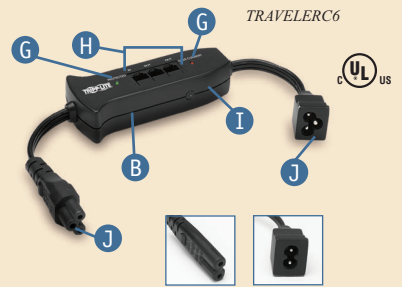

** TRAVELERC6 and TRAVELERC8 include a built-in splitter (one jack in and two jacks out) which allows simultaneous connection and protection of two devices sharing a single line.

Corded Surge Suppressors

Quality Surge Protection for Laptops, PDAs, Computers and Electronics—For French/Belgium or German Style Outlets!

DEU2TEL

FRA2TEL Outlets

In-Line Surge Suppressors

Quality Surge Protection for Laptops and PDAs—Anywhere in the World!

TRAVELERC6

TRAVELERC8 Connectors

Model #	Outlet Quantity	Outlet Type	Cord Length	Plug Type	Surge Energy Rating (Joules)
SUPER6OMNI I	6	Universal	1.8 m	Italian CEI 23-16/VII	750
SUPER6OMNI B	6	Universal	1.8 m	British BS 1363	750
SUPER6OMNI D	6	Universal	1.8 m	German CEE 7/7	750
SUPER5DEU	5	German CEE 7/7 Schuko	1.8 m	German CEE 7/7	1050
SUPER5FR	5	French/Belgium	3 m	French/Belgium	1100
16-1370T	5	British BS 1363	2 m	British BS 1363	330
EURO-4	4	IEC-320 C13	2 m	IEC-320 C13 to C14	330
DEU2TEL	2	German CEE 7/7 Schuko	Direct Plug-In	German CEE 7/7 Schuko	750
FRA2TEL	2	French/Belgium	Direct Plug-In	French/Belgium	750
TRAVELERC6	In-Line	C6 3-prong	In-Line	—	1130/820*
TRAVELERC8	In-Line	C8 2-prong	In-Line	—	1130/820*