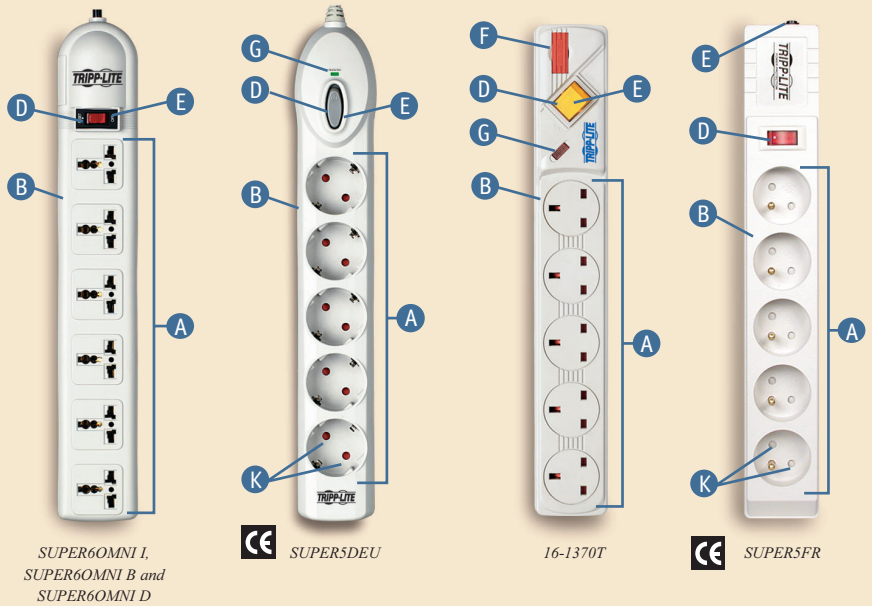

Keyhole Slots

(all corded models)

Provide secure mounting for a variety of applications.

* TRAVELERC6 and TRAVELERC8 also include an "OVER CURRENT" LED that indicates if a wall jack is carrying higher current digital signals which may be damaging to modems designed to operate on lower current analog signals.

** TRAVELERC6 and TRAVELERC8 include a built-in splitter (one jack in and two jacks out) which allows simultaneous connection and protection of two devices sharing a single line.

Corded Surge Suppressors

Quality Surge Protection for Computers and All Electronics—For a Variety of Outlet Styles!

CE SUPER5FR