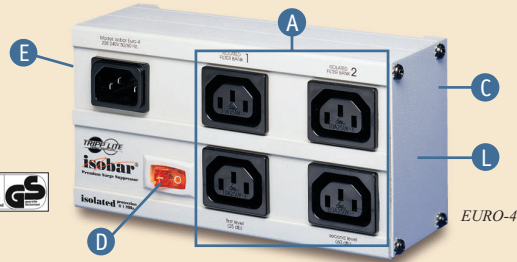

SUPER6OMNI I,
SUPER6OMNI B and
SUPER6OMNI D

CE SUPER5DEU

16-1370T

EURO-4

Direct Plug-In Surge Suppressors

Quality Surge Protection for Laptops, PDAs, Computers and Electronics—For French/Belgium or German Style Outlets!