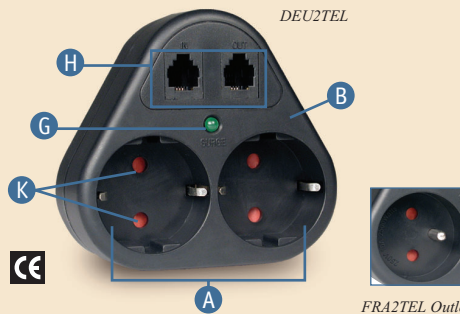

DEU2TEL

FRA2TEL Outlets