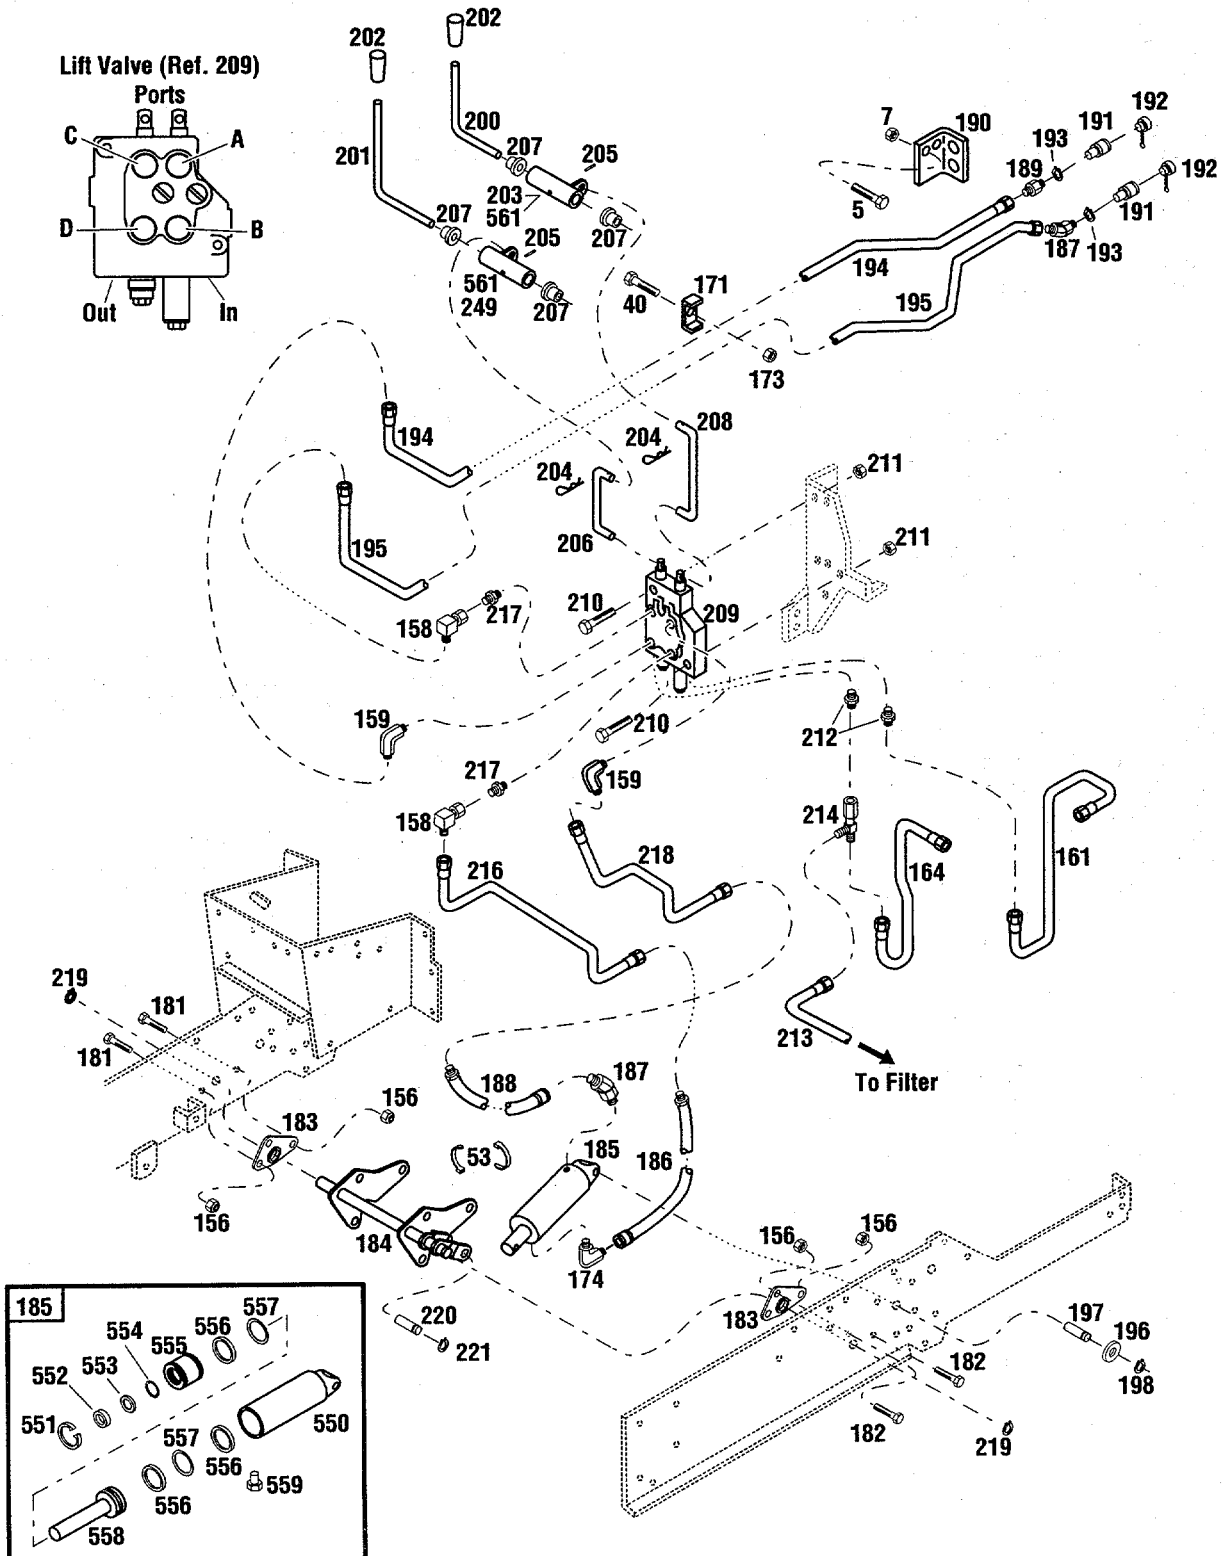

LIFT ASSEMBLY

Ref.	Part	Description	Qty.	Ref.	Part	Description	Qty.
5	1186347	Flange Screw, 3/8-16 x 1	2	203	1771430	Arm Assembly, Control (D)	1
7	1186393	Flange Locknut, 3/8-16	2	204	1717897	Hair Pin	2
40	1100045	Hex Screw, 5/16-18 x 1	1	205	1713457	Drive Pin	2
53	1735531	Cable Tie	A/R	206	1767407	Valve Link	1
156	1186391	Locknut, 5/16-18	4	207	1737018	Flange Bearing	4
158	1717563	Connector	1	208	1767406	Valve Link	1
159	1185737	Elbow, 90°	2	209	1767393	Valve	1
161	1767741	Tube (Control Valve E to Lift Valve In)....	1			(Replacement Seal Kit see Ref. 560)	
164	1767746	Tube (Control Valve A to Tee)	1	210	1186316	Hex Screw, 1/4-20 x 2	2
171	1722667	Tubing Clamp	1	211	1186389	Flange Nut, 1/4-20	2
173	1186230	Hex Nut, 5/16-18	1	212	1769391	Connector	2
174	1185739	Elbow, 90°	1	213	1767747	Tube (Tee to Filter In)	1
181	1186330	Flange Screw, 5/16-18 x 7/8	2	214	1762308	Swivel Tee	1
182	1186330	Flange Screw, 5/16-18 x 7/8	2	216	1767744	Tube (Lift Valve B to	
183	1767725	Bearing	2			Lift Cylinder, Fixed End)	1
184	1761400001	Lift Shaft	1	217	1727233	Connector	4
185	1747509	Hydraulic Cylinder Assembly (Incl. Refs. 550 thru 560)	1	218	1767745	Tube (Lift Valve A to	
186	1752648	Hose (Lift Cylinder Piston End)	1			Lift Cylinder, Piston End)	1
187	1185903	Elbow, 45°	2	219	1118554	Retaining Ring	2
188	1755198	Hose (Lift Cylinder Fixed End)	1	220	1747512	Cylinder Rod Pin	1
189	1721989	Connector	1	221	1118808	Retaining Ring	2
190	1747803001	Coupling Bracket	1	249	1771429	Arm Assembly, Control (D)	1
191	1863870	Coupling	2	550	1729388	Hydraulic Cylinder Tube	1
192	1720733	Dust Plug	2	551	1118735	Internal Retaining Ring	1
193	1180025	Retaining Ring	2	552	1185266	Oil Seal	1
194	1767748	Tube (Lift Valve D to Aux. Out)	1	553	1186019	Back-Up Ring	1
195	1767749	Tube (Lift Valve C to Aux. Out)	1	554	1177395	O-Ring	1
196	1708012	Flat Washer, 3/4	1	555	1724511	Cylinder Head	1
197	1724703	Cylinder Anchor Pin	1	556	1186018	Back-Up Ring	3
198	1113527	Retaining Ring	1	557	1186017	O-Ring	2
200	1755459	Control Lever	1	558	1747043	Hydraulic Cylinder Rod Assembly	1
201	1755460	Lift Lever	1	559	1186278	Pipe Plug	1
202	1755473	Control Knob	2	560	1754414	Replacement Seal Kit (for Ref. 209)	N/I
				561	1767404	Control Arm (C)	2

N/I Item not included with the unit, order separately.

A/R As required.