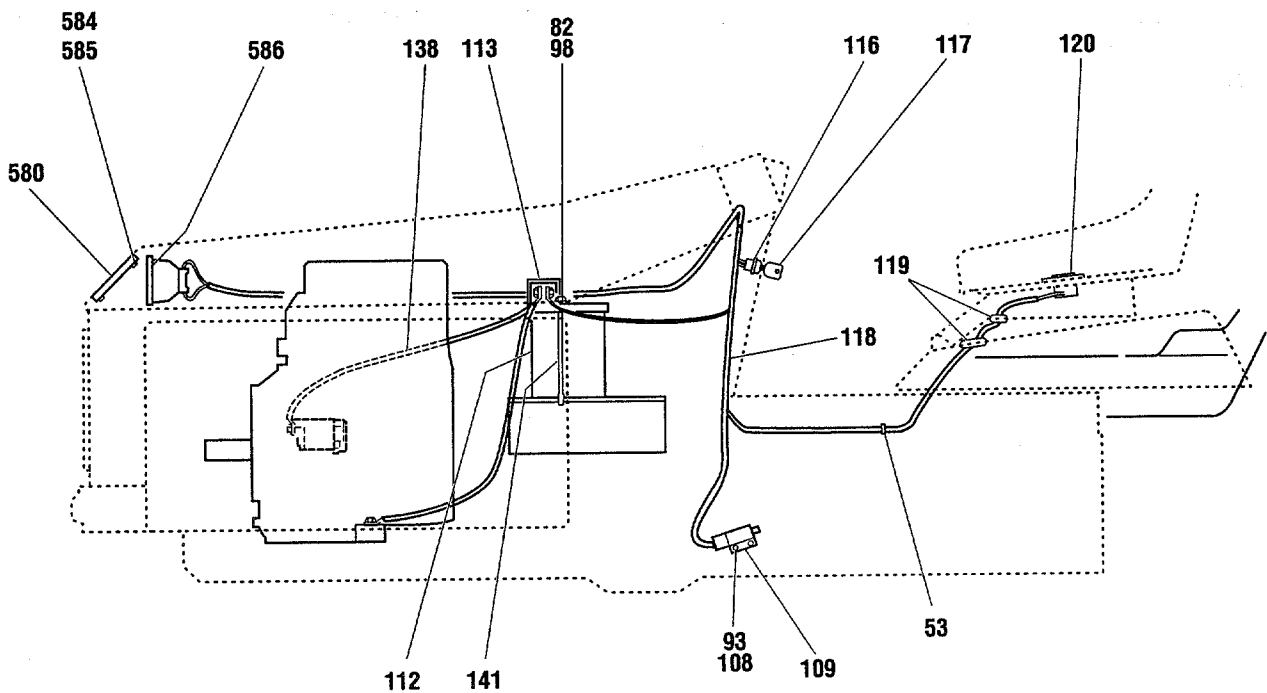

Ref.	Part	Description	Qty.	Ref.	Part	Description	Qty.
53	1765531	Cable Tie.....	A/R	135	1772197	Lense.....	1
82	1107381	Flat Washer, 1/4	4	138	1772302	Positive Cable.....	1
83	1100241	Lock Washer, 1/4	2	139	1754220	Negative Cable.....	1
93	1185985	Keys Nut, #10 - 24	2	140	1100805	Hex Screw, 1/4-20 x 3/4.....	2
98	1734398	Toplock Nut, 1/4-20	2	141	1752586	Hook Screw.....	2
108	1115815	Truss Head Phillips Screw, #10-24 x 5/8	2	143	1752132	Voltage Sensor	1
109	1751328	Interlock Switch Switch.....	1	414	1752137	Solenoid	1
112	1772131	Battery.....	1	415	1724492	Flange Lock Self-Threading Screw	2
113	1755802	Battery Cover.....	1	416	1764890	Thermal Insulator Boot.....	1
116	1754250	Ignition Switch	1	580	1767104	Lense.....	1
117	1753986	Key	1	581	1753788	Retainer.....	4
118	1772126	Main Harness	1	582	1752871	Headlight Assembly.....	4
119	1755487	Grommet	2	583	1752872	Bulb.....	4
120	1768882	Seat Switch	1	584	1731453	Pan Head Screw	2
126	1186229	Hex Nut, 1/4-20.....	2	585	1805365	Flat Washer	2
130	1750963	Flat Head Screw, #6-32 x 1/2	4	586	1754194	Gasket	2
132	1754189	Light Switch	1	587	1735285	Bulb.....	5
133	1754608	PTO Switch	1	588	1752505	Headlight Harness	1
134	1757364	Hour Meter.....	1	589	1752875	Socket Only	2

A/R As required.