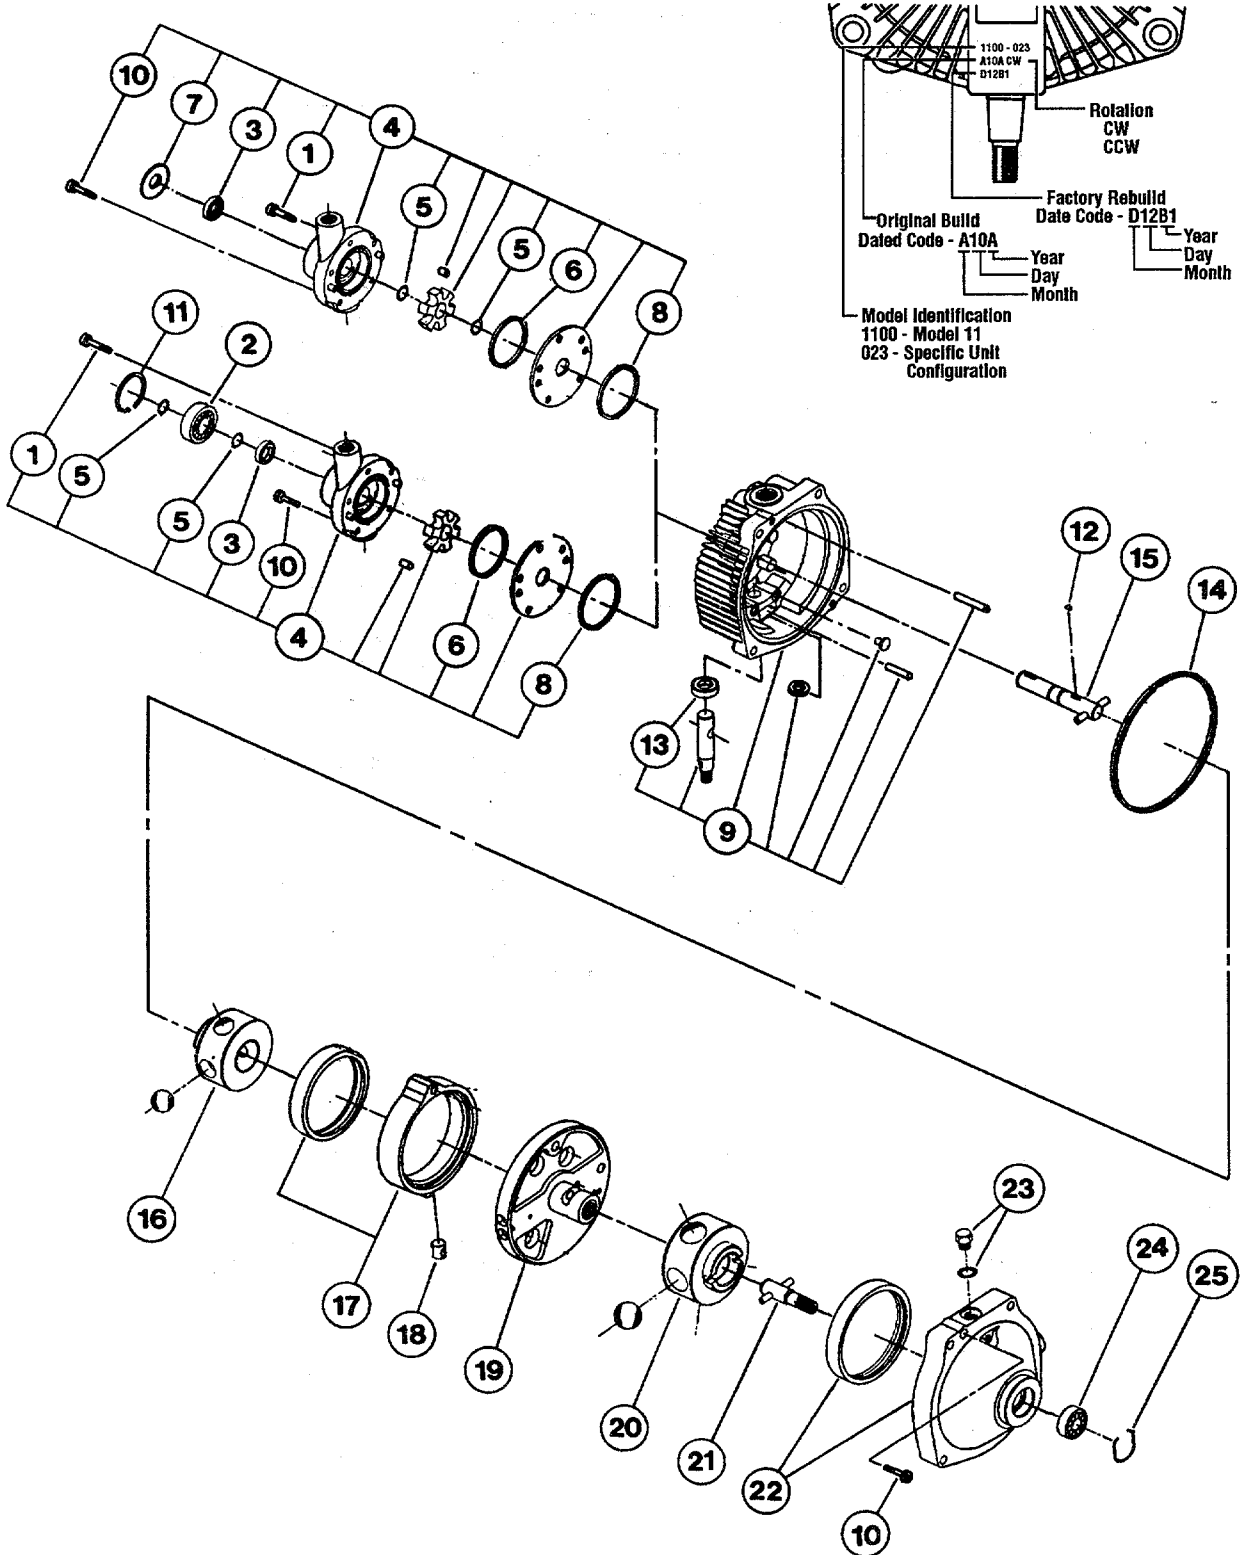

GTX Garden Tractor

130740100101 - 130740199999
130760100101 - 130760199999
131010100101 - 131010199999

HYDROSTATIC TRANSMISSION (EATON MODEL II)

HYDROSTATIC TRANSMISSION 1764708 (EATON MODEL II)

Ref.	Part	Description	Qty.	Ref.	Part	Description	Qty.
1		Socket Head Capscrew, 5/16-18 x1-3/4 (Incl. with Ref. 4).....	1	15	1744162	Input Shaft (Keyed)	1
3	1724381	Oil Seal (Incl. with Ref. 4).....	1	16	1744164	Pump Rotor & Ball Assembly.....	1
4	1744189	Charge Pump Kit (Incl. Refs. 1, 3, 5, 6, 7, 8, 10 &12).....	1	17	1744184	Cam Ring Assembly	1
5	1724375	Snap Ring (Incl. with Ref. 4).....	1	18	1744176	Cam Ring Insert	1
6	1744155	Square Seal Ring (Incl. with Ref. 4)	1	19	1744166	Pintle Assembly (Incl. Internal Parts).....	1
7	1724377	Grass Shield (Incl. with Ref. No. 4)	1	20	1744177	Motor Rotor & Ball Sub-Assembly	1
8	1744157	Square Seal Ring (Incl. with Ref. 4)	1	21	1744010	Output Shaft Sub-Assembly	1
9	1744154	Cover Sub-Assembly (Incl. Ref. 13)	1	22	1744180	Body Assembly (Incl. Refs. 21, 24, 25)	1
10		Socket Head Capscrew 5/16-18 x 1-1/4 (Incl. with Ref. 4).....	1	23	1744179	O-Ring Plug Sub-Assembly.....	1
12	1744159	Drive Pin (Incl. Ref. 4).....	1	24	1104440	Ball Bearing (Output).....	1
13	1724376	Oil Seal (Incl. Ref. 9)	1	25	1724380	Retaining Ring.....	1
14	1744185	Square Seal Ring.....	1	101	1768598	Oil, 20 Wt. (A, B, E)	A/R
				102	1738157	Hydraulic Fluid (C, D)	A/R

- (A) Model 13074 - Serial Numbers 130740100101 - 130740100207
- (B) Model 13074 - Serial Numbers 130740100208 - 130740199999
- (C) Model 13076 - Serial Numbers 130760100101 - 130760100377
- (D) Model 13076 - Serial Numbers 130760100378 - 130760199999
- (E) Model 13101 - Serial Numbers 131010100101 - 131010199999

A/R As required.