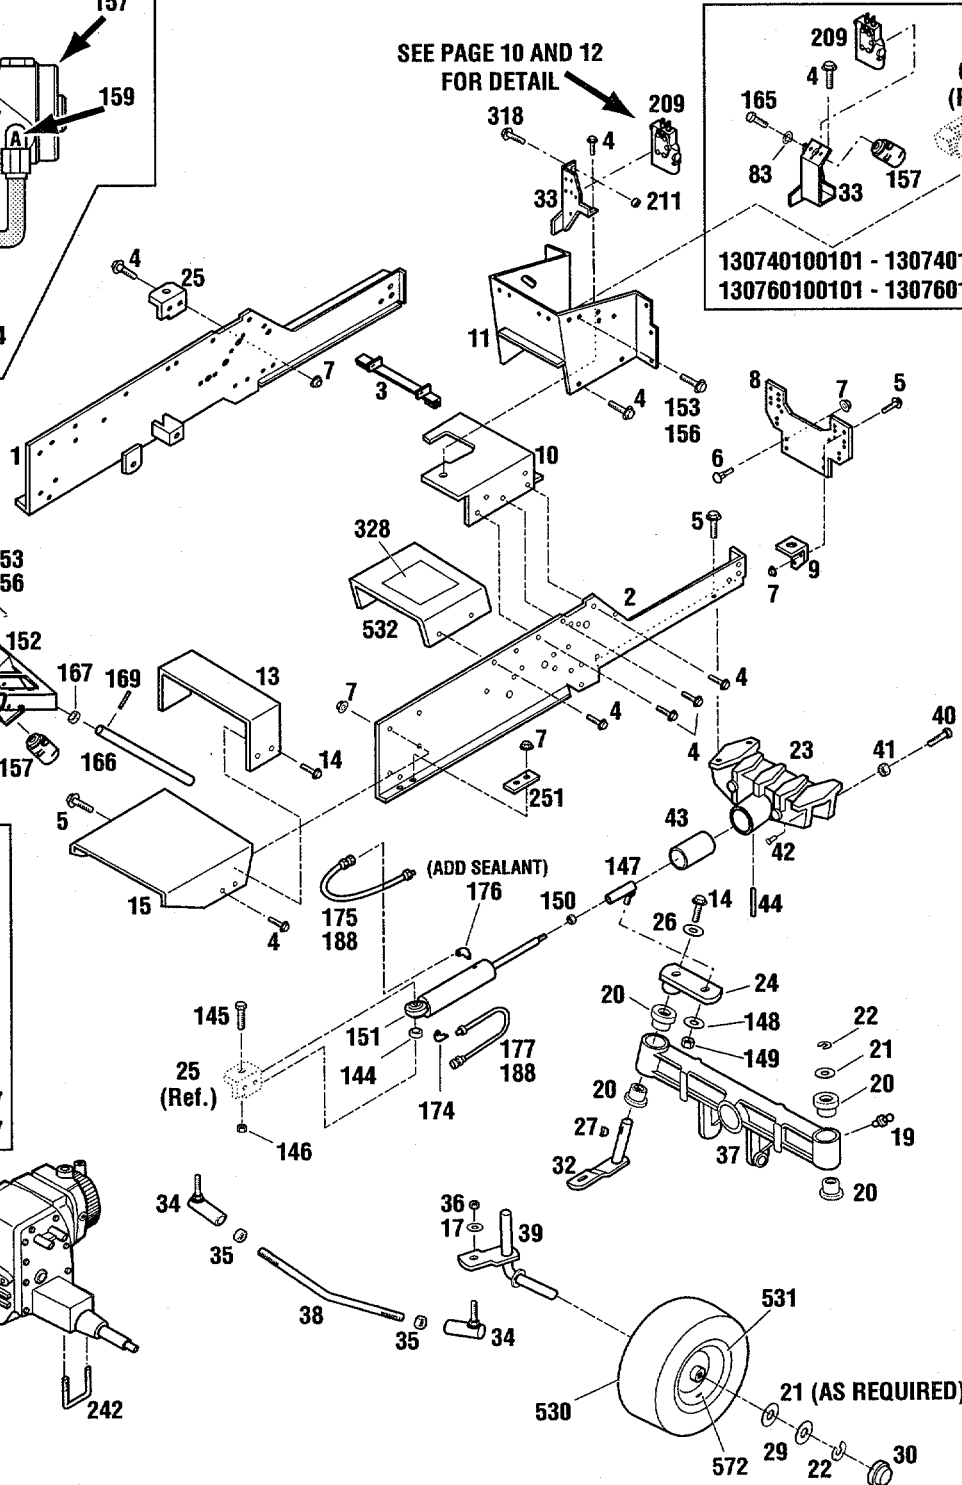

SEE DETAIL ABOVE → 157

Models 13074, 13076 and 13101

Ref.	Part	Description	Qty.	Ref.	Part	Description	Qty.
1	1755513010	Left Frame	1	147	1719003	Ball Joint	1
2	1752634010	Right Frame.....	1	148	1100247	Lock Washer, 5/8 (A, B, C, D)	1
3	1767392	Frame Support Assembly	1	149	1110297	Top Locknut, 5/8-18.....	1
4	1186345	Flange Screw, 3/8-16 x 3/4.....	28	150	1186249	Jam Nut, 5/8 - 18	1
5	1186347	Flange Screw, 3/8-16 x	12	151	1751627001	Hydraulic Cylinder	1
6	1739656	Carriage Bolt, 3/8-16 x 3/4	4	152	1771350001	Steering Bracket.....	1
7	1186393	Flange Nut, 3/8-16.....	18	153	1186328	Flange Screw, 5/16-18 x 5/8.....	6
8	1752665001	Front Plate.....	1	154	1736440	Flange Bearing.....	1
9	1752746001	Engine Support	2	155	1185872	Truss Screw, 5/16-18 x 5/8.....	6
10	1767278001	Battery Support (A, B, C, D)	1	156	1186391	Flange Nut, 5/16-18.....	4
	1772152001	Battery Support (E)	1	157	1767378	Control Unit.....	1
11	1755514010	Instrument Panel Support	1	158	1717563	Connector.....	5
13	1756513001	Fender Support.....	1	159	1185737	90° Elbow.....	8
14	1186329	Flange Screw, 5/16-18 x 3/4.....	5	160	1767742	Tube Assembly.....	1
15	1756512001	Fuel Tank Support Assembly.....	1	161	1767741	Tube Assembly.....	1
16	1724698001	Drawbar.....	1	162	1767740	Pressure Tube.....	1
17	1100245	Lock Washer, 1/2	3	163	1767743	Tube Assembly.....	1
18	1100055	Hex Screw, 1/2-13 x 1-1/4	2	164	1767536	Tank Tube Assembly (A, B, E)	1
19	1185976	Grease Fitting	2		1767746	Tank Tube Assembly (C, D).....	1
20	1752556	Flange Bearing.....	4	165	1860203	Hex Screw, M6-1 x 18.....	2
21	1703073	Washer.....	A/R	166	1767383	Steering Shaft.....	1
22	1185689	Retaining Ring.....	2	167	1185632	Flange Bearing (A, C).....	1
23	1754321001	Bolster.....	1		1800417	Locking Collar (B, D, E).....	1
24	1752797001	Steering Arm	1	168	1185388	Retaining Ring.....	1
25	1751629001	Cylinder Bracket	1	169	1703822	Drive Pin, 1/4 x 1-1/2 (A, B, C, D)	1
26	1186033	Washer.....	1		1175759	Drive Pin, 1/4 x 3 (E)	1
27	1186034	Woodruff Key, 1/4 x 7/8	1	170	1753279	Steering Wheel (A, B, C, D)	1
29	1766242	Washer.....	2		1772199	Steering Wheel (E)	1
30	1766215	Hub Cap	2	174	1185739	90° Elbow.....	2
32	1752518001	Left Wheel Spindle	1	175	1752649	Hose (A, B, C, D).....	1
33	1767281001	Valve Support (A, C).....	1	176	1756142	90° Elbow.....	1
	1771762001	Valve Support (B, D, E)	1	177	1754364	Hose (A, B, C, D).....	1
34	1713361	Ball Joint	2	188	1755198	Hose (E)	2
35	1186247	Jam Nut, 1/2-20	2	209	1767393	Hydraulic Valve (C, D)	1
36	1110152	Locknut, 1/2-20.....	2		1767394	Hydraulic Valve (A, B, E)	1
37	1757627001	Front Axle.....	1	211	1186389	Nut, 1/4-20 (B, D, E).....	1
38	1746138	Tie Rod.....	1	242	1727898	U-Bolt.....	2
39	1752520	Right Wheel Spindle.....	1	251	1730692001	Rear Doubler	2
40	1100045	Hex Head Screw, 5/16-18 x 1.....	2	318	1186309	Flange Screw, 1/4-20 x 5/8 (B, D, E)	1
41	1186258	Jam Nut, 5/16-18	4	328	1767130	Tunnel Assembly Decal	1
42	1751219	Vibration Damper	2	530	1768792	Tire.....	2
43	1744374	Axle Pivot Tube	1	531	1767101	Wheel Rim.....	2
44	1733103	Roll Pin, 5/16 x 3/4	1	532	1767113	Tunnel Assembly (Incl. Ref. 328)	1
83	1100241	Lock Washer, 1/4	2	572	1718086	Valve Stem	2
144	1759293	Sleeve.....	1	600	1755461	Steering Bracket (A, C).....	1
145	1107073	Hex Screw, 5/8 -11 x 3.....	1	601	1769968001	Steering Support (A, C).....	1
146	1110112	Locknut, 5/8-11.....	1	602	175377	Steering Bracket (A, C).....	1