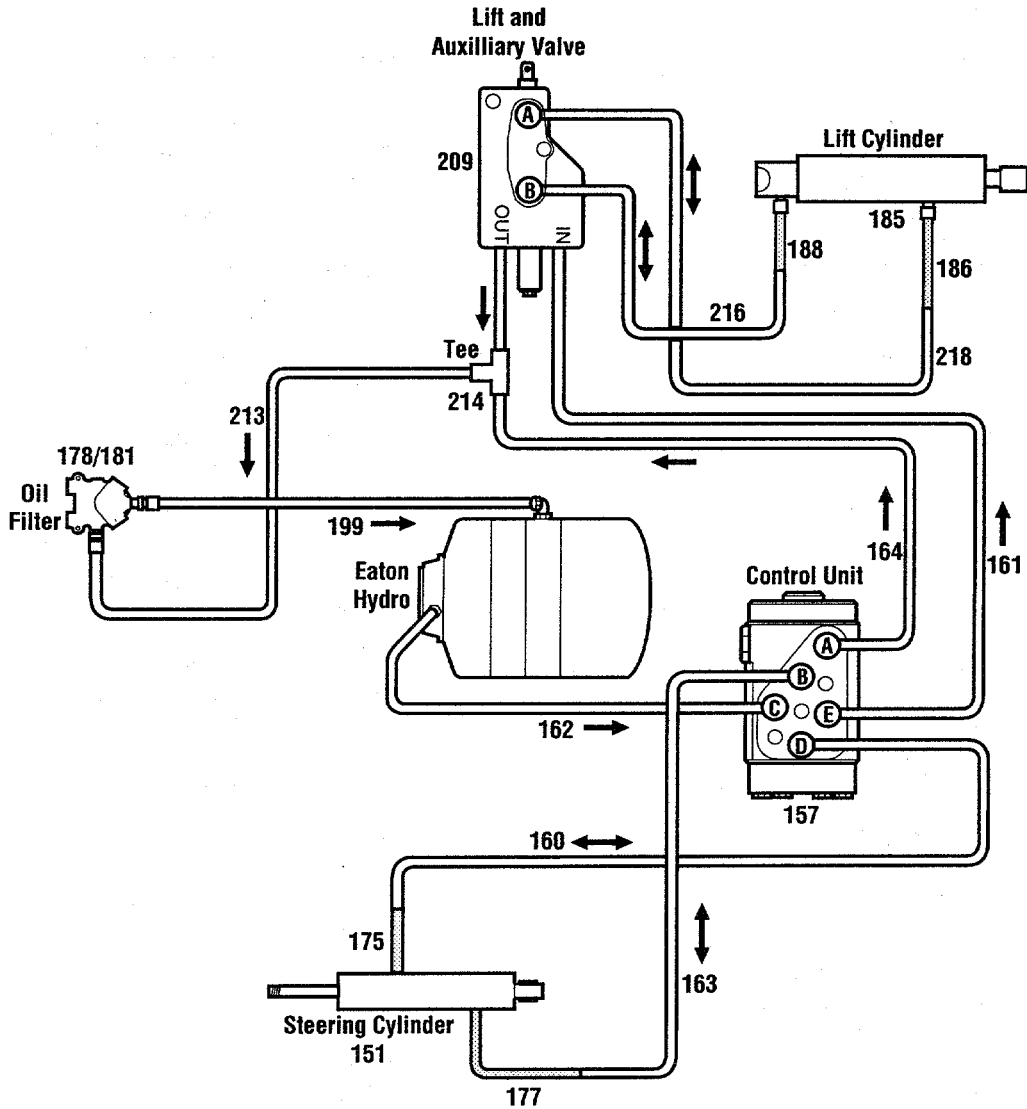

GTX Garden Tractor

13074 AND 13101 HYDRAULIC SYSTEM

Ref.	Part	Description	Qty.	Ref.	Part	Description	Qty.
151	1751627001	Hydraulic Cylinder	1	178	1726450	Oil Filter	1
157	1767378	Control Unit	1	181	1769536	Filter Manifold.....	1
160	1767742	Tube (Control Unit D to Steering Cylinder, Piston End).....	1	185	1747509	Hydraulic Cylinder	1
161	1767741	Tube (Control Unit E to Lift Valve In).....	1	186	1752648	Hose (Lift Cylinder, Piston End).....	1
162	1767740	Tube (Hydro Out to Control Unit C).....	1	188	1755198	Hose (Lift Cylinder, Fixed End)	1
163	1767743	Tube (Control Unit B to Steering Cylinder, Fixed End).....	1	199	1755237	Tube (Filter Out to Hydro).....	1
164	1767536	Tube (Control Unit A to Tee).....	1	209	1767393	Hydraulic Valve	1
175	1752649	Hose (Steering Cylinder to Piston End)	1	213	1767537	Tube (Tee to Filter In)	1
177	1754364	Hose (Steering Cylinder to Fixed End)	1	214	1762308	Swivel Tee	1
				216	1767744	(Lift Valve B to Lift Cylinder Fixed End)	1
				218	1767745	Tube (Lift Valve A to Lift Cylinder Piston End).....	1