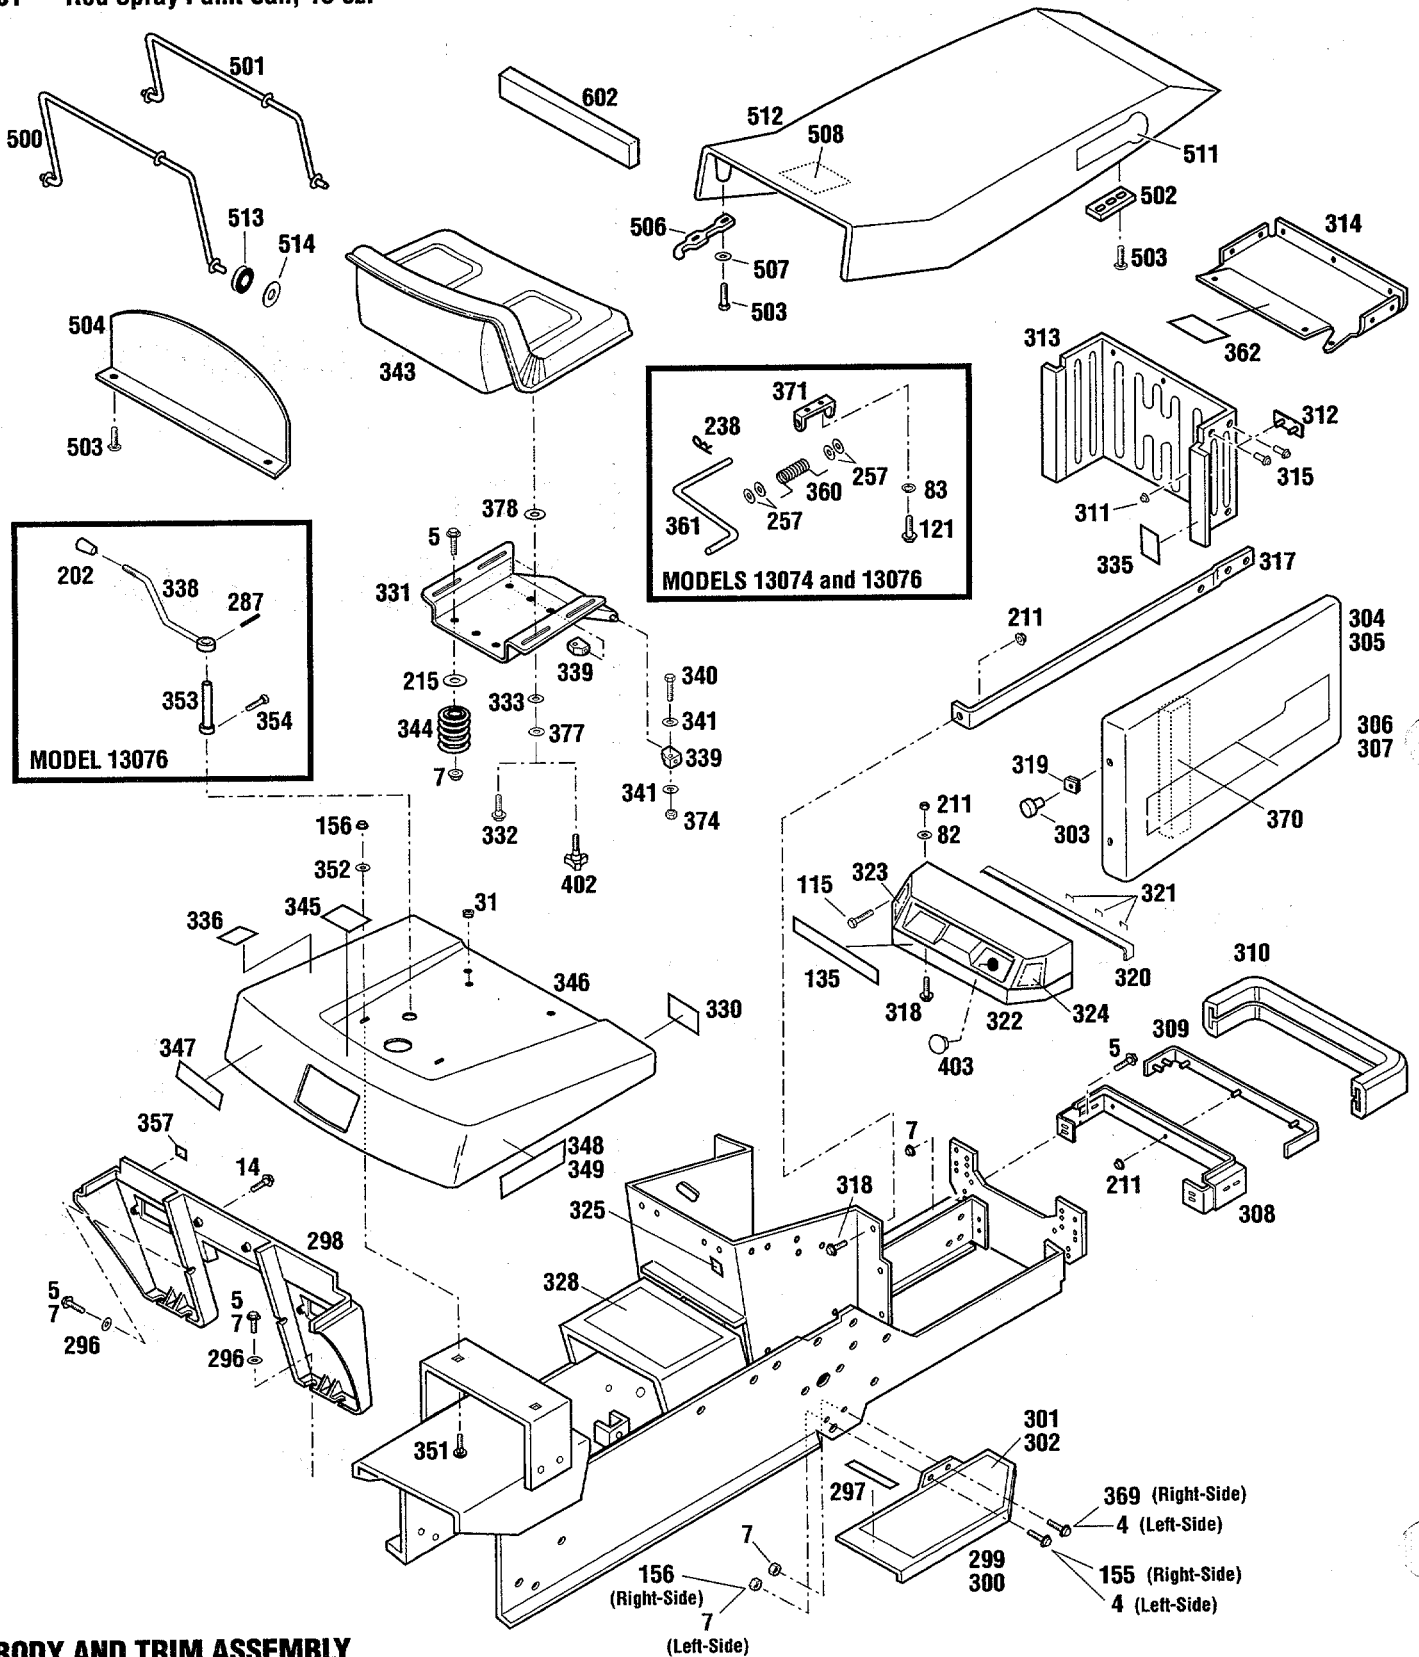

GTX Garden Tractor

130740100101 - 130740199999
130760100101 - 130760199999
131010100101 - 131010199999

600 Black Spray Paint Can, 13 oz.
601 Red Spray Paint Can, 13 oz.

BODY AND TRIM ASSEMBLY

Models 13074, 13076 and 13101