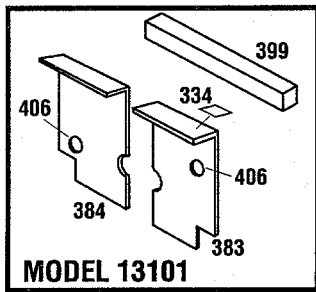

GTX Garden Tractor

130740100101 - 130740199999
130760100101 - 130760199999
131010100101 - 131010199999

ENGINE ASSEMBLY

Models 13074, 13076 and 13101