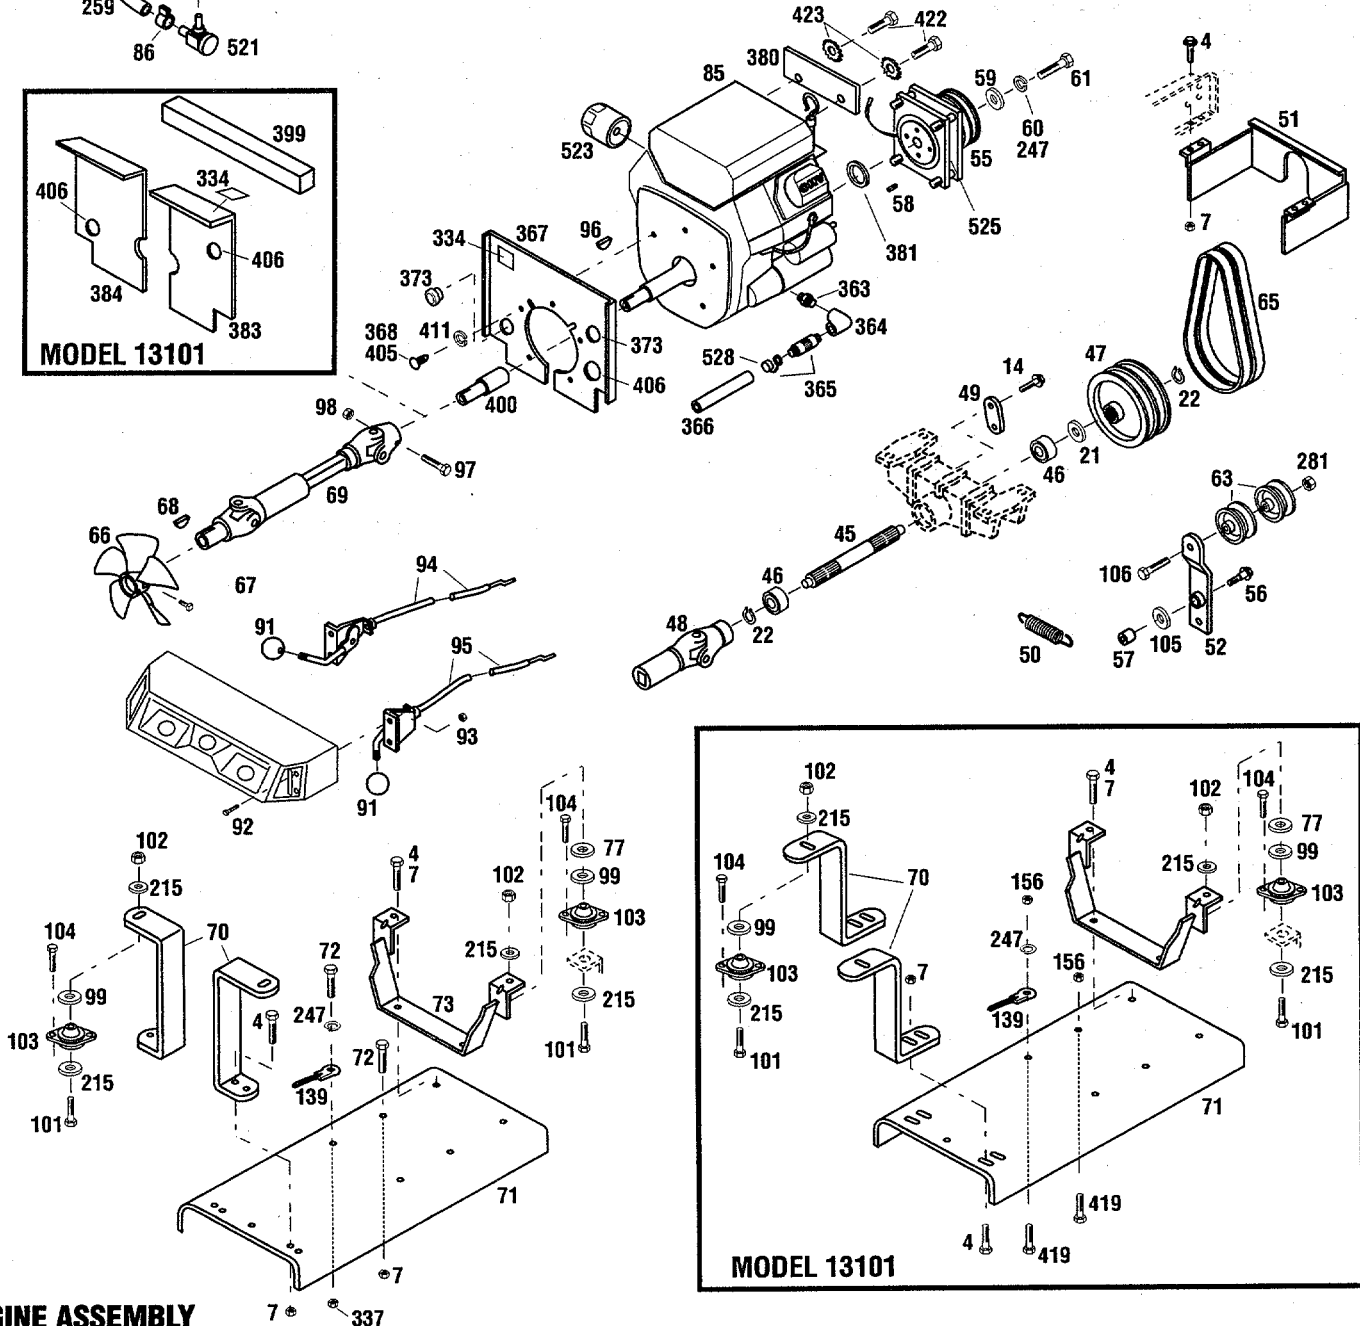

GTX Garden Tractor

130740100101 - 130740199999
130760100101 - 130760199999
131010100101 - 131010199999

ENGINE ASSEMBLY

Models 13074, 13076 and 13101