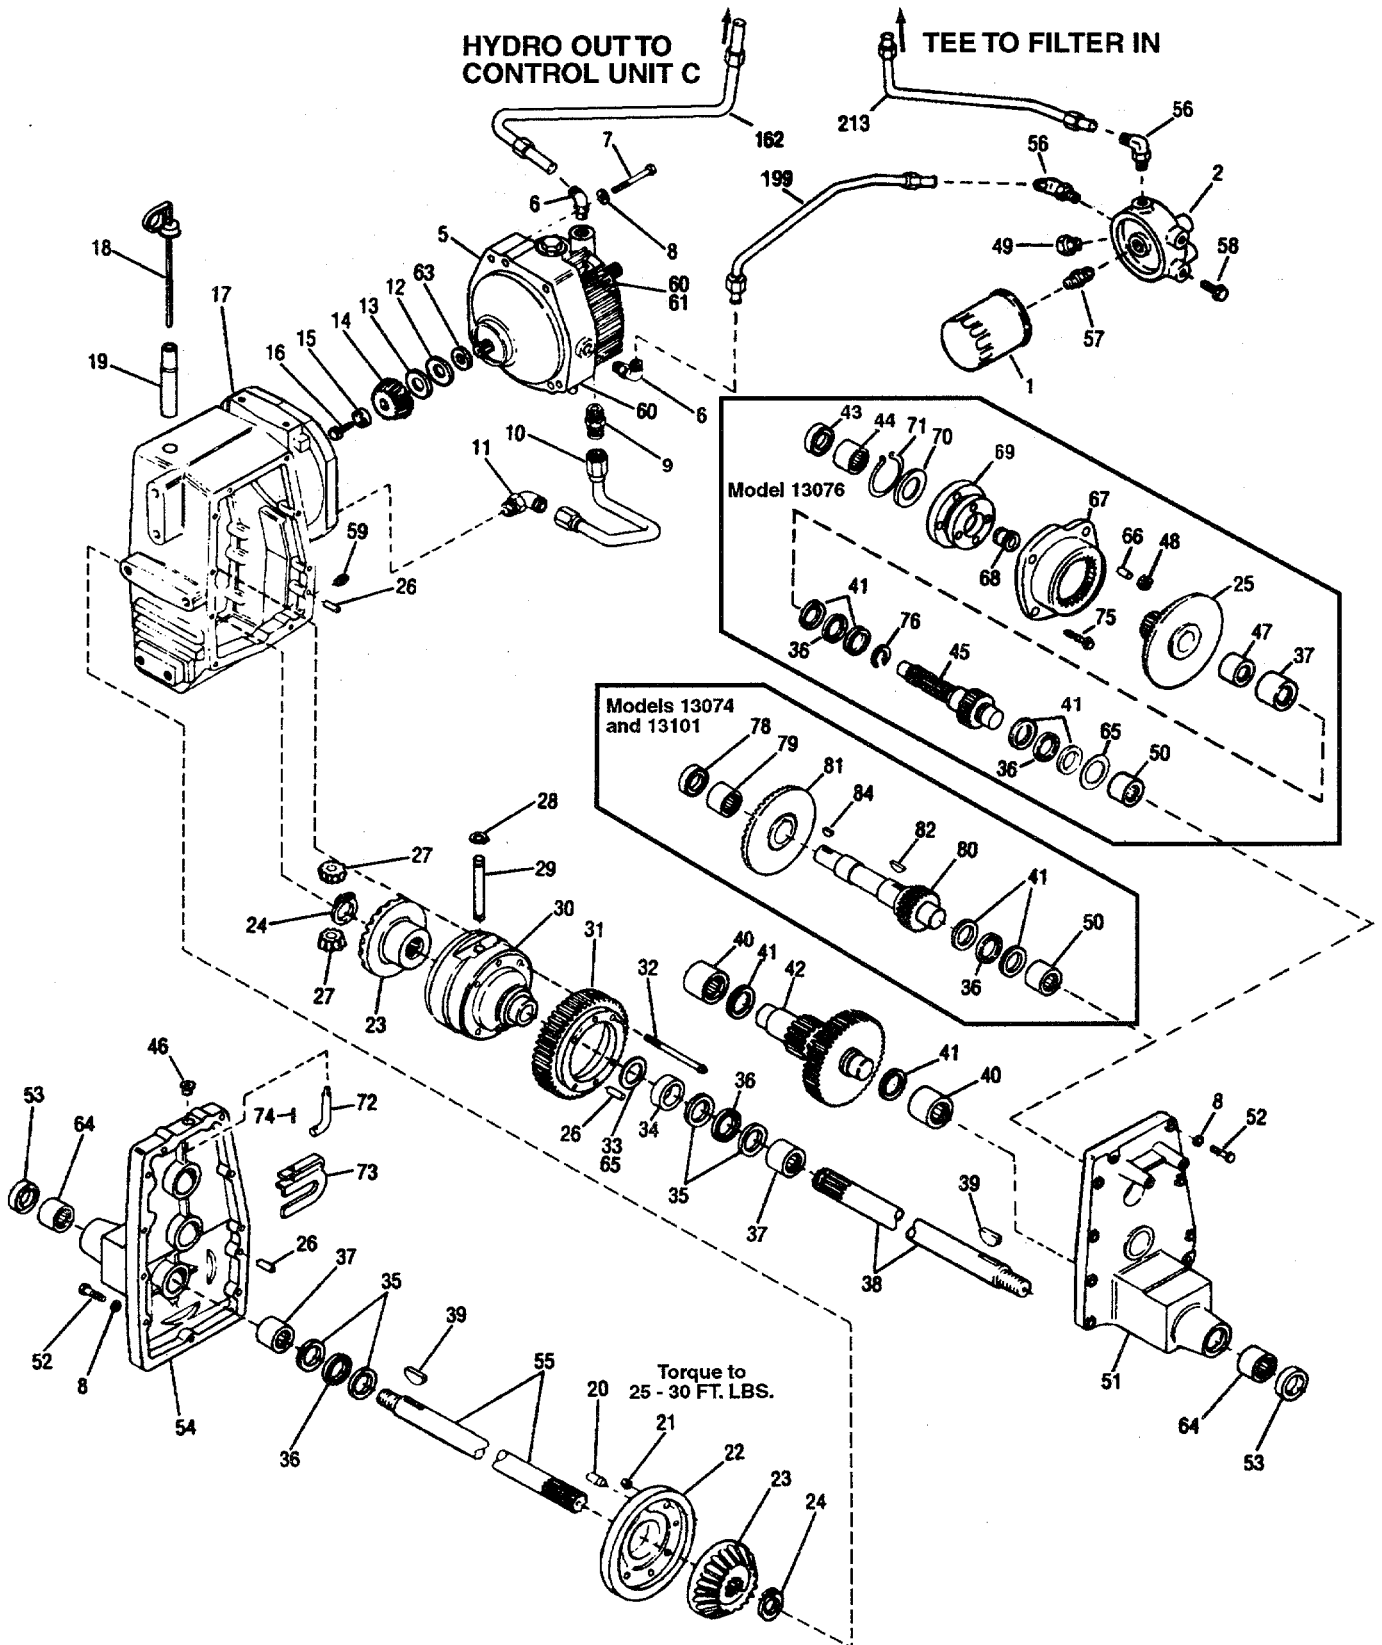

GTX Garden Tractor

130740100101 - 130740199999
130760100101 - 130760199999
131010100101 - 131010199999

TRANSMISSION ASSEMBLY

Models 13074, 13076 and 13101