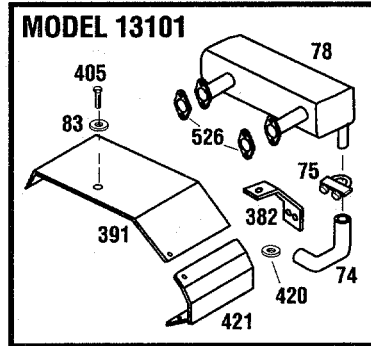

GTX Garden Tractor

130740100101 - 130740199999
130760100101 - 130760199999
131010100101 - 131010199999

ENGINE ASSEMBLY

Models 13074, 13076 and 13101