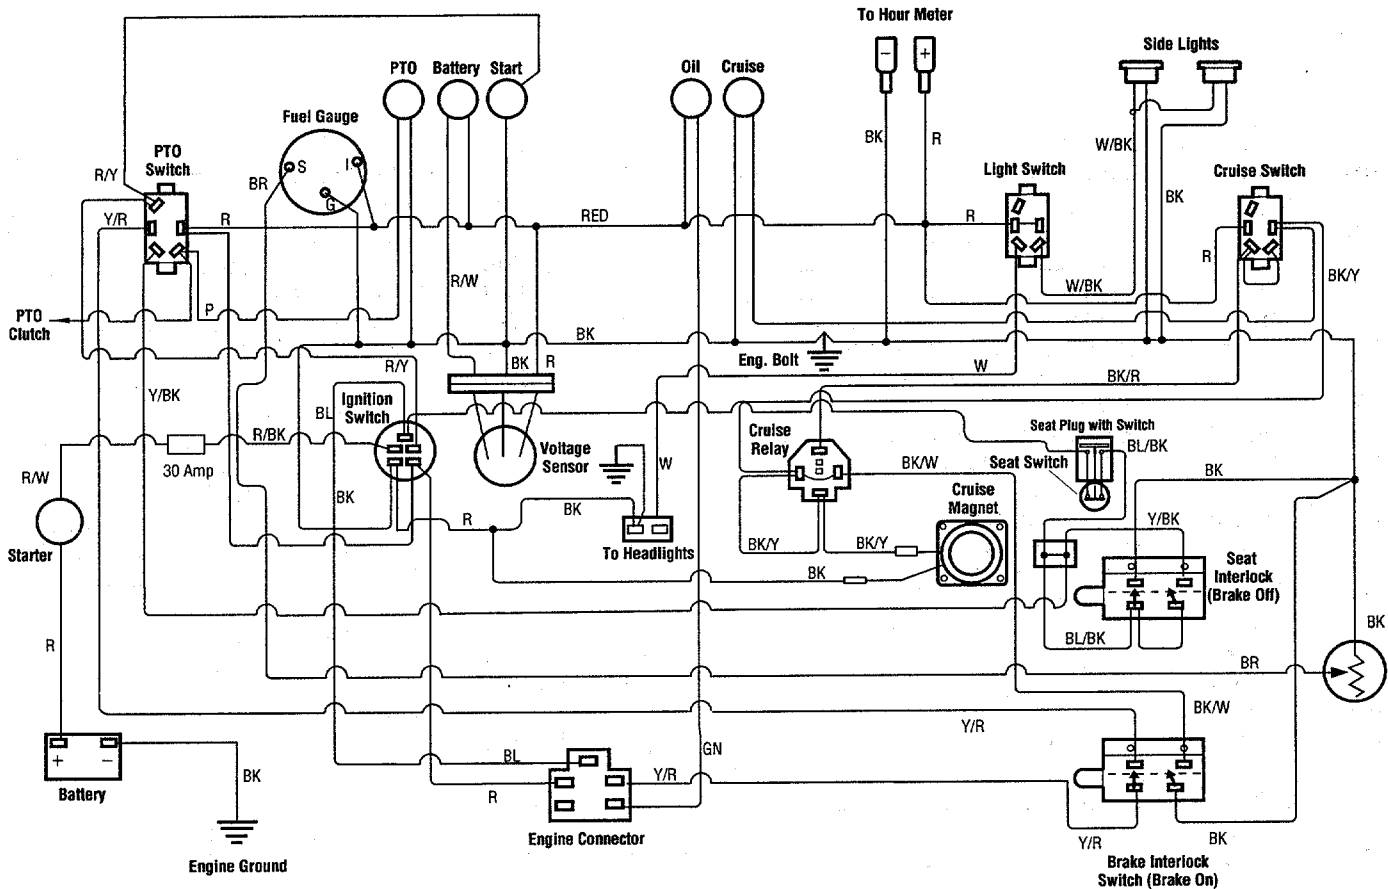

Models 13074 and 13101

Ref.	Part	Description	Qty.	Ref.	Part	Description	Qty.
53	1765531	Cable Tie	A/R	209	1767394	Hydraulic Valve.....	1
156	1186391	Flange Nut, 5/16-18.....	4	210	1186316	Hex Head Screw, 1/4-20 x 2.....	2
158	1717563	Connector.....	1	211	1186389	Flange Nut, 1/4-20.....	15
159	1185737	90° Elbow.....	1	212	1769391	Connector.....	2
161	1767741	Tube (Control Valve E to Lift Valve In)....	1	213	1767537	Tube (Tee to Filter In).....	1
164	1767536	Tube (Control Valve A to Tee).....	1	214	1762308	Swivel Tee	1
174	1185739	90° Elbow.....	1	216	1767744	Tube (Lift Valve B to Lift Cylinder, Fixed End)	1
181	1186330	Flange Screw, 5/16-18 x 7/8.....	2	217	1727233	Connector.....	1
182	1186330	Flange Screw, 5/16-18 x 7/8.....	2	218	1767745	Tube (Lift Valve A to Lift Cylinder, Piston End).....	1
183	1767725	Bearing.....	2	219	1118554	Retaining Ring.....	2
184	1761400001	Lift Shaft Assembly	1	220	1747512	Cylinder Rod Pin	1
185	1747509	Hydraulic Cylinder (Incl. Refs. 550 thru 560).....	1	221	1118808	Retaining Ring.....	1
186	1752648	Hose (Lift Cylinder Piston End)	1	550	1729388	Hydraulic Cylinder Tube	1
187	1185903	45° Elbow.....	1	551	1118735	Internal Retaining Ring.....	1
188	1755198	Hose (Lift Cylinder Fixed End)	1	552	1185266	Oil Seal	1
196	1708012	Washer.....	1	553	1186019	Back-Up Ring	1
197	1724703	Cylinder Pin.....	1	554	1177395	O-Ring.....	1
198	1113527	Retaining Ring.....	2	555	1724511	Cylinder Head	1
201	1755460	Control Lever.....	1	556	1186018	Back-Up Ring	3
202	1755473	Control Knob	1	557	1186017	O-Ring.....	2
203	1771430	Arm Assembly, Control (B, E)	1	558	1747043	Hydraulic Cylinder Rod Assembly	1
204	1717897	Hair Pin	1	559	1186278	Pipe Plug.....	1
205	1713457	Drive Pin, 3/16 x 3/4.....	1	560	1754414	Replacement Seal Kit (for Ref. 209)	N/I
207	1737018	Flange Bearing.....	2	561	1767404	Control Arm (A).....	1
208	1767406	Valve Link.....	1				

- (A) Model 13074 - Serial Numbers 130740100101 - 130740100207
- (B) Model 13074 - Serial Numbers 130740100208 - 130740199999
- (C) Model 13076 - Serial Numbers 130760100101 - 130760100377
- (D) Model 13076 - Serial Numbers 130760100378 - 130760199999
- (E) Model 13101 - Serial Numbers 131010100101 - 131010199999

N/I Item not included with the unit, order separately.
A/R As required.

GTX Garden Tractor

130740100101 - 130740199999
130760100101 - 130760199999

WIRING DIAGRAM