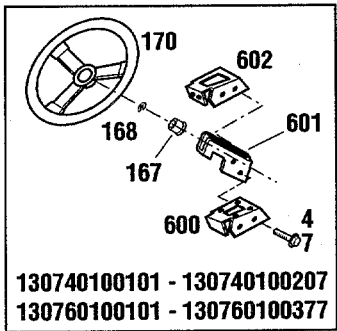

SEE DETAIL ABOVE → 157