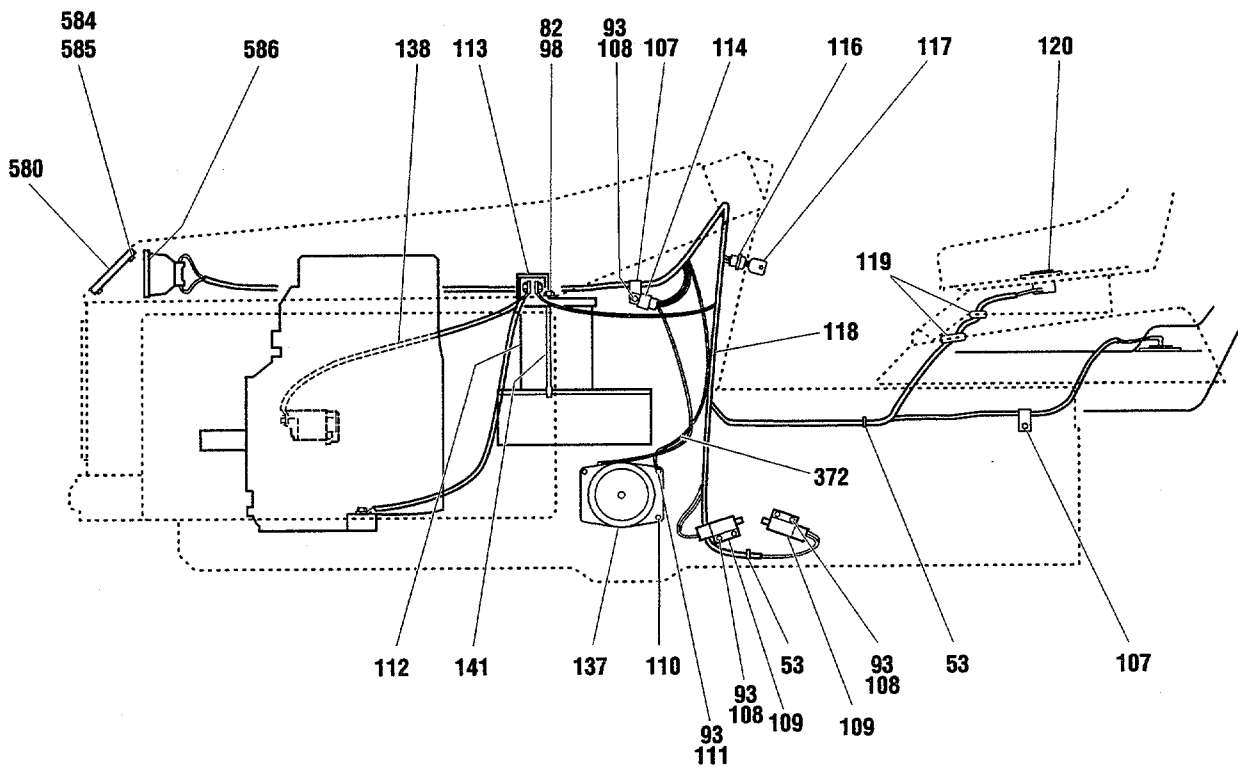

GTX Garden Tractor

130740100101 - 130740199999
130760100101 - 130760199999

ELECTRICAL ASSEMBLY

Models 13074 and 13076

Ref.	Part	Description	Qty.	Ref.	Part	Description	Qty.
53	1765531	Cable Tie.....	A/R	129	1754242	Right Lense	1
82	1107381	Flat Washer, 1/4	4	130	1750963	Flat Head Screw, #6-32 x 1/2	5
83	1100241	Lock Washer, 1/4	2	131	1754607	Speed Control Switch	1
93	1185985	Keps Nut, #10 - 24	2	132	1754189	Light Switch	1
98	1734398	Toplock Nut, 1/4-20	2	133	1754608	PTO Switch	1
107	1747738	J-Clip.....	2	134	1757364	Hour Meter	1
108	1115815	Truss Head Phillips Bolt #10-24 x 5/8....	1	135	1757357	Lense.....	1
109	1751328	Interlock Switch Switch.....	2	136	1755647	Fuel Gauge	1
110	1738463	Semms Bolt, #12-24 x 1/2	2	137	1738462	Clutch.....	1
111	1185130	Semms Bolt, #10-24 x 3/4	1	138	1769917	Positive Cable.....	1
112	1772131	Battery.....	1	139	1769918	Negative Cable.....	1
113	1755802	Battery Cover.....	1	140	1100805	Hex Screw, 1/4-20 x 3/4.....	2
114	1749907	Relay	1	141	1752586	Hook Screw	2
116	1754207	Ignition Switch	1	143	1752132	Voltage Sensor	1
117	1753986	Key	1	211	1186389	Flange Nut, 1/4-20.....	4
118	1769919	Main Harness	1	372	1756032	Lead Assembly	1
119	1755487	Grommet.....	2	580	1767104	Lense.....	1
120	1768882	Seat Switch	1	581	1753788	Retainer.....	4
122	1765953	Fuel Sender	1	582	1752871	Headlight Assembly.....	4
123	1745778	Hex Semms Bolt (Incl. washer) #10-32 x 1/2.....	5	583	1752872	Bulb.....	4
124	1754259	Shield.....	2	584	1731453	Pan Head Screw	2
125	1752871	Light Assembly.....	2	585	1805365	Flat Washer	2
126	1186229	Hex Nut, 1/4-20.....	2	586	1754194	Gasket	2
127	1754191	Gasket	4	587	1735285	Bulb.....	5
128	1754241	Left Lense.....	1	588	1752505	Headlight Harness	1
				589	1752875	Socket Only	2

A/R As required.