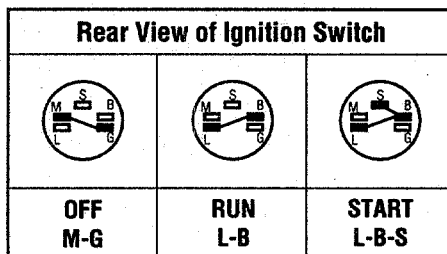

Color Code	
BK	Black
P	Purple
R	Red
W	White
Y	Yellow
BR	Brown
GR	Gray
GN	Green
BL	Blue
BK/Y	Black/Yellow
R/BK	Red/Black
W/BK	White/Black
Y/R	Yellow/Red