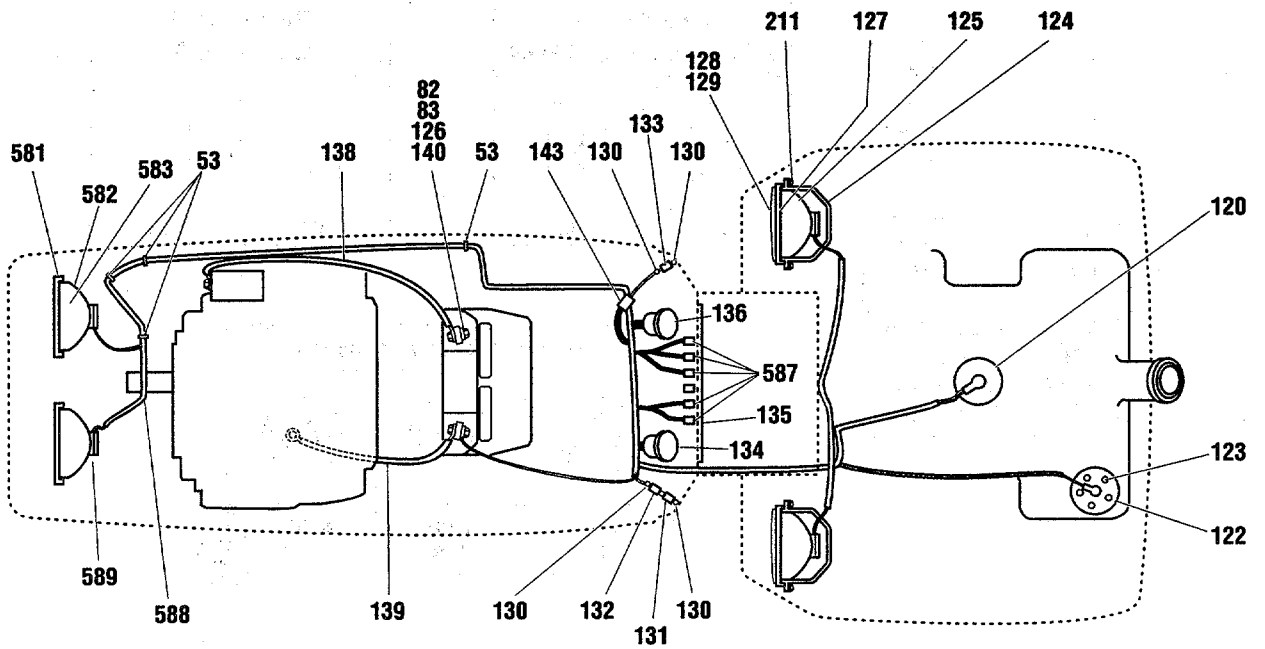

GTX Garden Tractor

130740100101 - 130740199999
 130760100101 - 130760199999

ELECTRICAL ASSEMBLY

Models 13074 and 13076

Ref.	Part	Description	Qty.	Ref.	Part	Description	Qty.
53	1765531	Cable Tie.....	A/R	129	1754242	Right Lense	1
82	1107381	Flat Washer, 1/4	4	130	1750963	Flat Head Screw, #6-32 x 1/2	5
83	1100241	Lock Washer, 1/4	2	131	1754607	Speed Control Switch	1
93	1185985	Keps Nut, #10 - 24	2	132	1754189	Light Switch	1
98	1734398	Toplock Nut, 1/4-20	2	133	1754608	PTO Switch	1
107	1747738	J-Clip.....	2	134	1757364	Hour Meter	1
108	1115815	Truss Head Phillips Bolt #10-24 x 5/8....	1	135	1757357	Lense.....	1
109	1751328	Interlock Switch Switch.....	2	136	1755647	Fuel Gauge	1
110	1738463	Semms Bolt, #12-24 x 1/2	2	137	1738462	Clutch.....	1
111	1185130	Semms Bolt, #10-24 x 3/4	1	138	1769917	Positive Cable.....	1
112	1772131	Battery.....	1	139	1769918	Negative Cable.....	1
113	1755802	Battery Cover.....	1	140	1100805	Hex Screw, 1/4-20 x 3/4.....	2
114	1749907	Relay	1	141	1752586	Hook Screw	2
116	1754207	Ignition Switch	1	143	1752132	Voltage Sensor	1
117	1753986	Key	1	211	1186389	Flange Nut, 1/4-20.....	4
118	1769919	Main Harness	1	372	1756032	Lead Assembly	1
119	1755487	Grommet.....	2	580	1767104	Lense.....	1
120	1768882	Seat Switch	1	581	1753788	Retainer.....	4
122	1765953	Fuel Sender	1	582	1752871	Headlight Assembly.....	4
123	1745778	Hex Semms Bolt (Incl. washer) #10-32 x 1/2.....	5	583	1752872	Bulb.....	4
124	1754259	Shield.....	2	584	1731453	Pan Head Screw	2
125	1752871	Light Assembly.....	2	585	1805365	Flat Washer	2
126	1186229	Hex Nut, 1/4-20.....	2	586	1754194	Gasket	2
127	1754191	Gasket	4	587	1735285	Bulb.....	5
128	1754241	Left Lense.....	1	588	1752505	Headlight Harness	1
				589	1752875	Socket Only	2