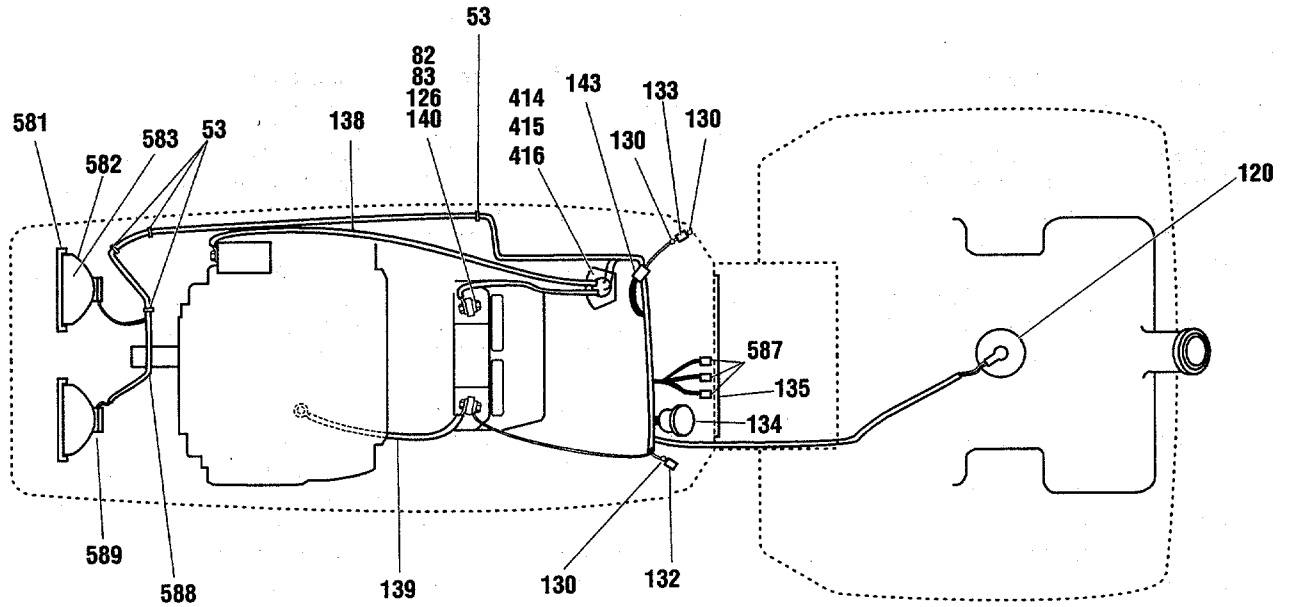

Ref.	Part	Description	Qty.	Ref.	Part	Description	Qty.
53	1765531	Cable Tie.....	A/R	135	1772197	Lense.....	1
82	1107381	Flat Washer, 1/4	4	138	1772302	Positive Cable.....	1
83	1100241	Lock Washer, 1/4	2	139	1754220	Negative Cable.....	1
93	1185985	Keys Nut, #10 - 24	2	140	1100805	Hex Screw, 1/4-20 x 3/4.....	2
98	1734398	Toplock Nut, 1/4-20	2	141	1752586	Hook Screw.....	2
108	1115815	Truss Head Phillips Screw, #10-24 x 5/8	2	143	1752132	Voltage Sensor	1
109	1751328	Interlock Switch Switch.....	1	414	1752137	Solenoid	1
112	1772131	Battery.....	1	415	1724492	Flange Lock Self-Threading Screw	2
113	1755802	Battery Cover.....	1	416	1764890	Thermal Insulator Boot.....	1
116	1754250	Ignition Switch	1	580	1767104	Lense.....	1
117	1753986	Key	1	581	1753788	Retainer.....	4
118	1772126	Main Harness	1	582	1752871	Headlight Assembly.....	4
119	1755487	Grommet	2	583	1752872	Bulb.....	4
120	1768882	Seat Switch	1	584	1731453	Pan Head Screw	2
126	1186229	Hex Nut, 1/4-20.....	2	585	1805365	Flat Washer	2
130	1750963	Flat Head Screw, #6-32 x 1/2	4	586	1754194	Gasket	2
132	1754189	Light Switch	1	587	1735285	Bulb.....	5
133	1754608	PTO Switch	1	588	1752505	Headlight Harness	1
134	1757364	Hour Meter.....	1	589	1752875	Socket Only	2

A/R As required.