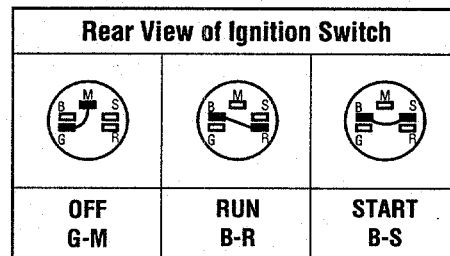

N/I Item not included with the unit, order separately.
A/R As required.

GTX Garden Tractor

130740100101 - 130740199999
 130760100101 - 130760199999

WIRING DIAGRAM

Color Code	
BK	Black
P	Purple
R	Red
W	White
Y	Yellow
BR	Brown
GR	Gray
GN	Green
BL	Blue
BK/Y	Black/Yellow
R/BK	Red/Black
W/BK	White/Black
Y/R	Yellow/Red