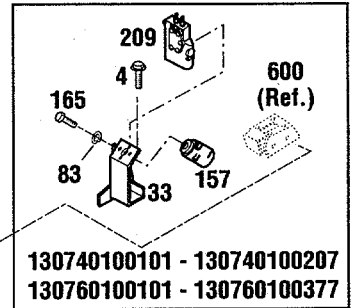

SEE PAGE 10 AND 12
FOR DETAIL