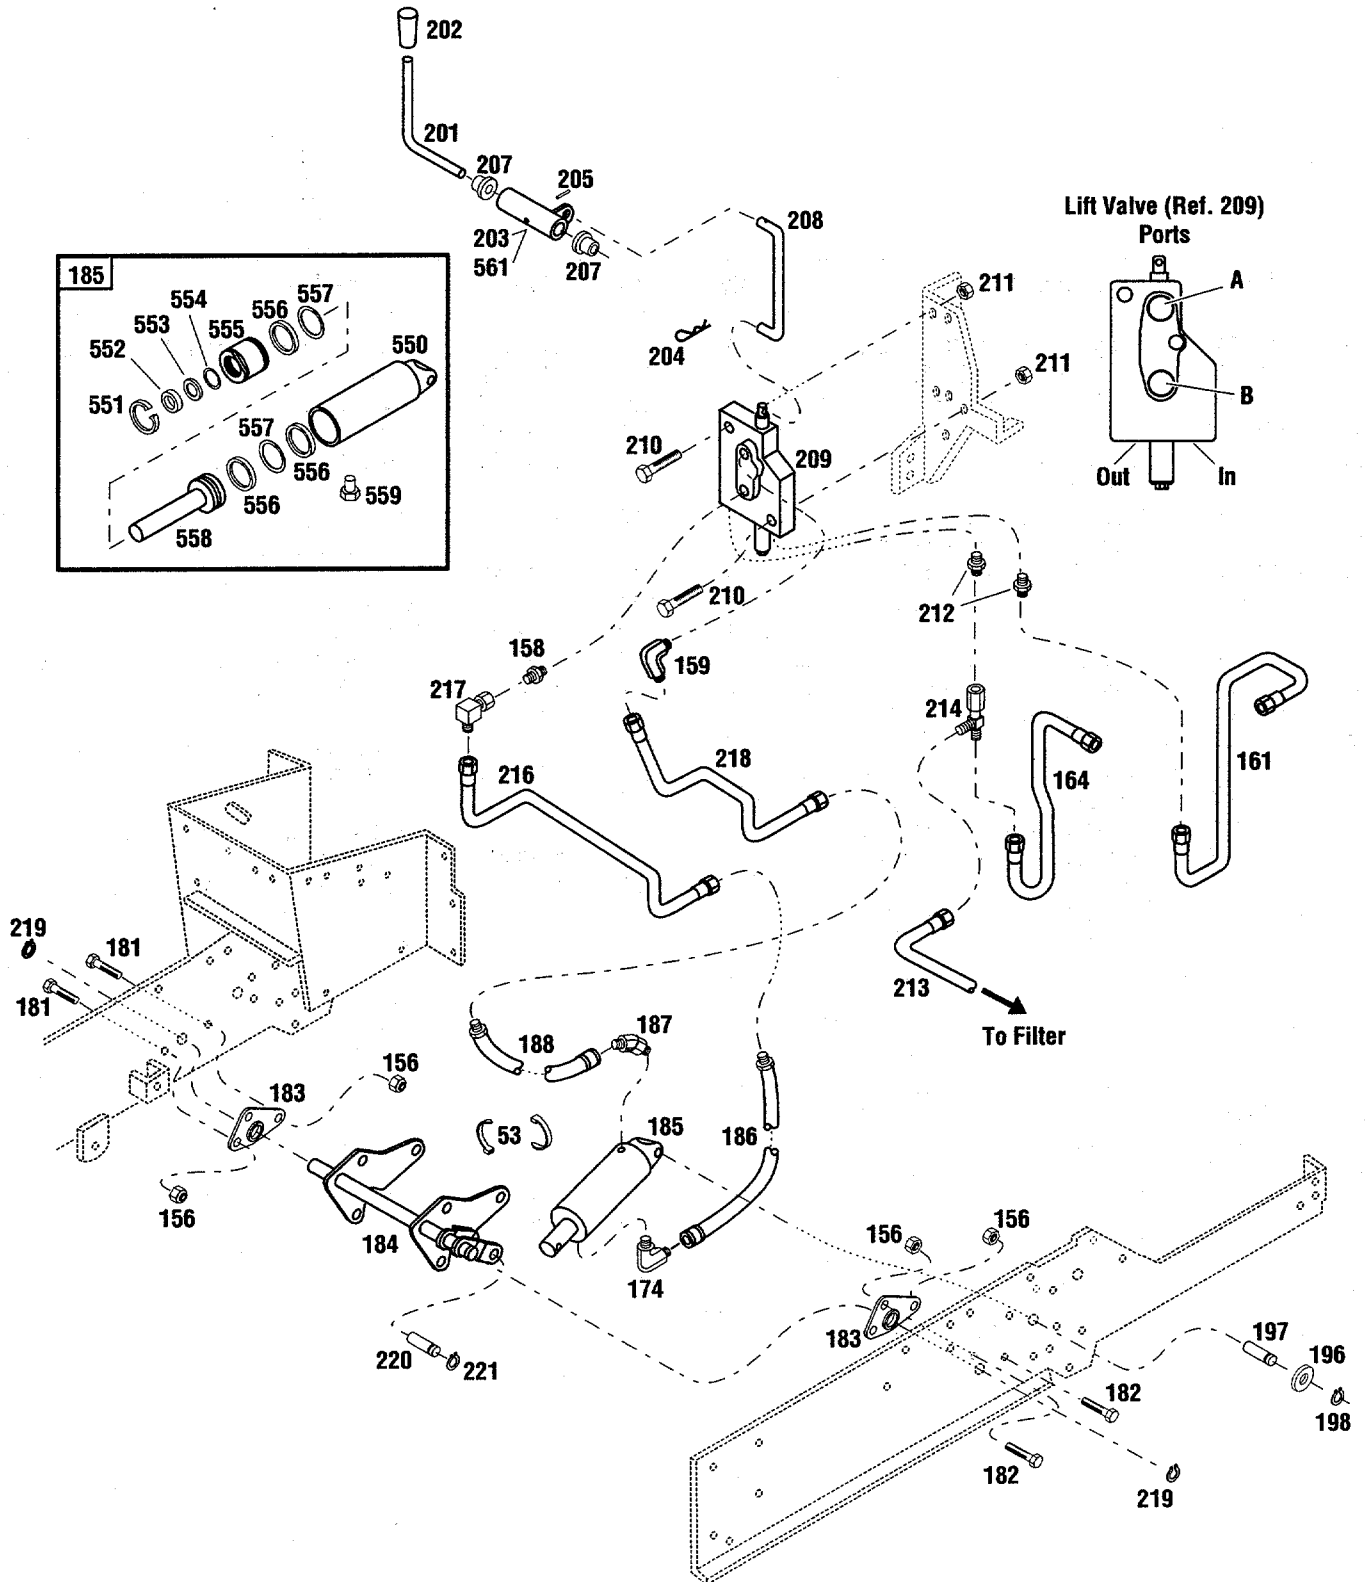

GTX Garden Tractor

130740100101 - 130740199999
131010100101 - 131010199999

LIFT ASSEMBLY

Models 13074 and 13101

Ref.	Part	Description	Qty.	Ref.	Part	Description	Qty.
53	1765531	Cable Tie	A/R	209	1767394	Hydraulic Valve.....	1
156	1186391	Flange Nut, 5/16-18.....	4	210	1186316	Hex Head Screw, 1/4-20 x 2.....	2
158	1717563	Connector.....	1	211	1186389	Flange Nut, 1/4-20.....	15
159	1185737	90° Elbow.....	1	212	1769391	Connector.....	2
161	1767741	Tube (Control Valve E to Lift Valve In)....	1	213	1767537	Tube (Tee to Filter In).....	1
164	1767536	Tube (Control Valve A to Tee).....	1	214	1762308	Swivel Tee	1
174	1185739	90° Elbow.....	1	216	1767744	Tube (Lift Valve B to Lift Cylinder, Fixed End)	1
181	1186330	Flange Screw, 5/16-18 x 7/8.....	2	217	1727233	Connector.....	1
182	1186330	Flange Screw, 5/16-18 x 7/8.....	2	218	1767745	Tube (Lift Valve A to Lift Cylinder, Piston End).....	1
183	1767725	Bearing.....	2	219	1118554	Retaining Ring.....	2
184	1761400001	Lift Shaft Assembly	1	220	1747512	Cylinder Rod Pin	1
185	1747509	Hydraulic Cylinder (Incl. Refs. 550 thru 560).....	1	221	1118808	Retaining Ring.....	1
186	1752648	Hose (Lift Cylinder Piston End)	1	550	1729388	Hydraulic Cylinder Tube	1
187	1185903	45° Elbow.....	1	551	1118735	Internal Retaining Ring.....	1
188	1755198	Hose (Lift Cylinder Fixed End)	1	552	1185266	Oil Seal	1
196	1708012	Washer.....	1	553	1186019	Back-Up Ring	1
197	1724703	Cylinder Pin.....	1	554	1177395	O-Ring.....	1
198	1113527	Retaining Ring.....	2	555	1724511	Cylinder Head	1
201	1755460	Control Lever.....	1	556	1186018	Back-Up Ring	3
202	1755473	Control Knob	1	557	1186017	O-Ring.....	2
203	1771430	Arm Assembly, Control (B, E)	1	558	1747043	Hydraulic Cylinder Rod Assembly	1
204	1717897	Hair Pin	1	559	1186278	Pipe Plug.....	1
205	1713457	Drive Pin, 3/16 x 3/4.....	1	560	1754414	Replacement Seal Kit (for Ref. 209)	N/I
207	1737018	Flange Bearing.....	2	561	1767404	Control Arm (A).....	1
208	1767406	Valve Link.....	1				

- (A) Model 13074 - Serial Numbers 130740100101 - 130740100207
- (B) Model 13074 - Serial Numbers 130740100208 - 130740199999
- (C) Model 13076 - Serial Numbers 130760100101 - 130760100377
- (D) Model 13076 - Serial Numbers 130760100378 - 130760199999
- (E) Model 13101 - Serial Numbers 131010100101 - 131010199999

N/I Item not included with the unit, order separately.
A/R As required.