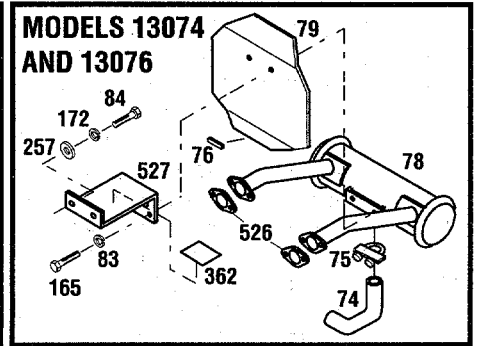

GTX Garden Tractor

130740100101 - 130740199999
130760100101 - 130760199999
131010100101 - 131010199999

ENGINE ASSEMBLY

Models 13074, 13076 and 13101