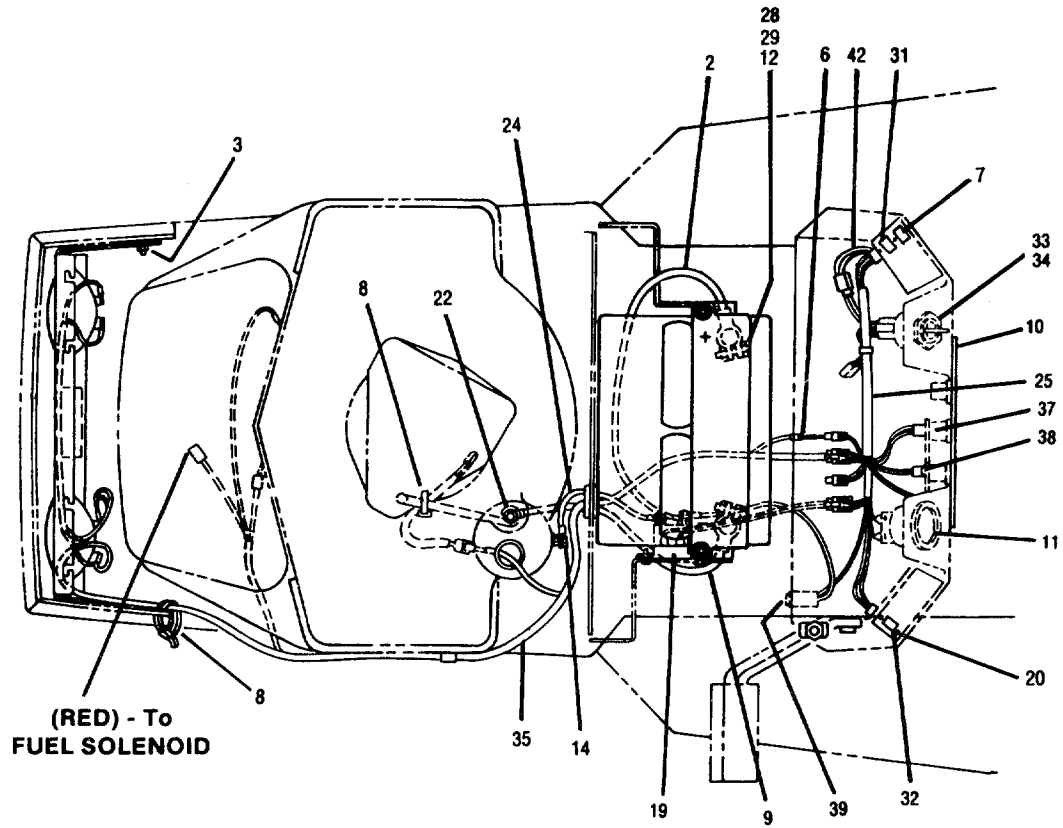

MODELS 3214GR & 3114GR