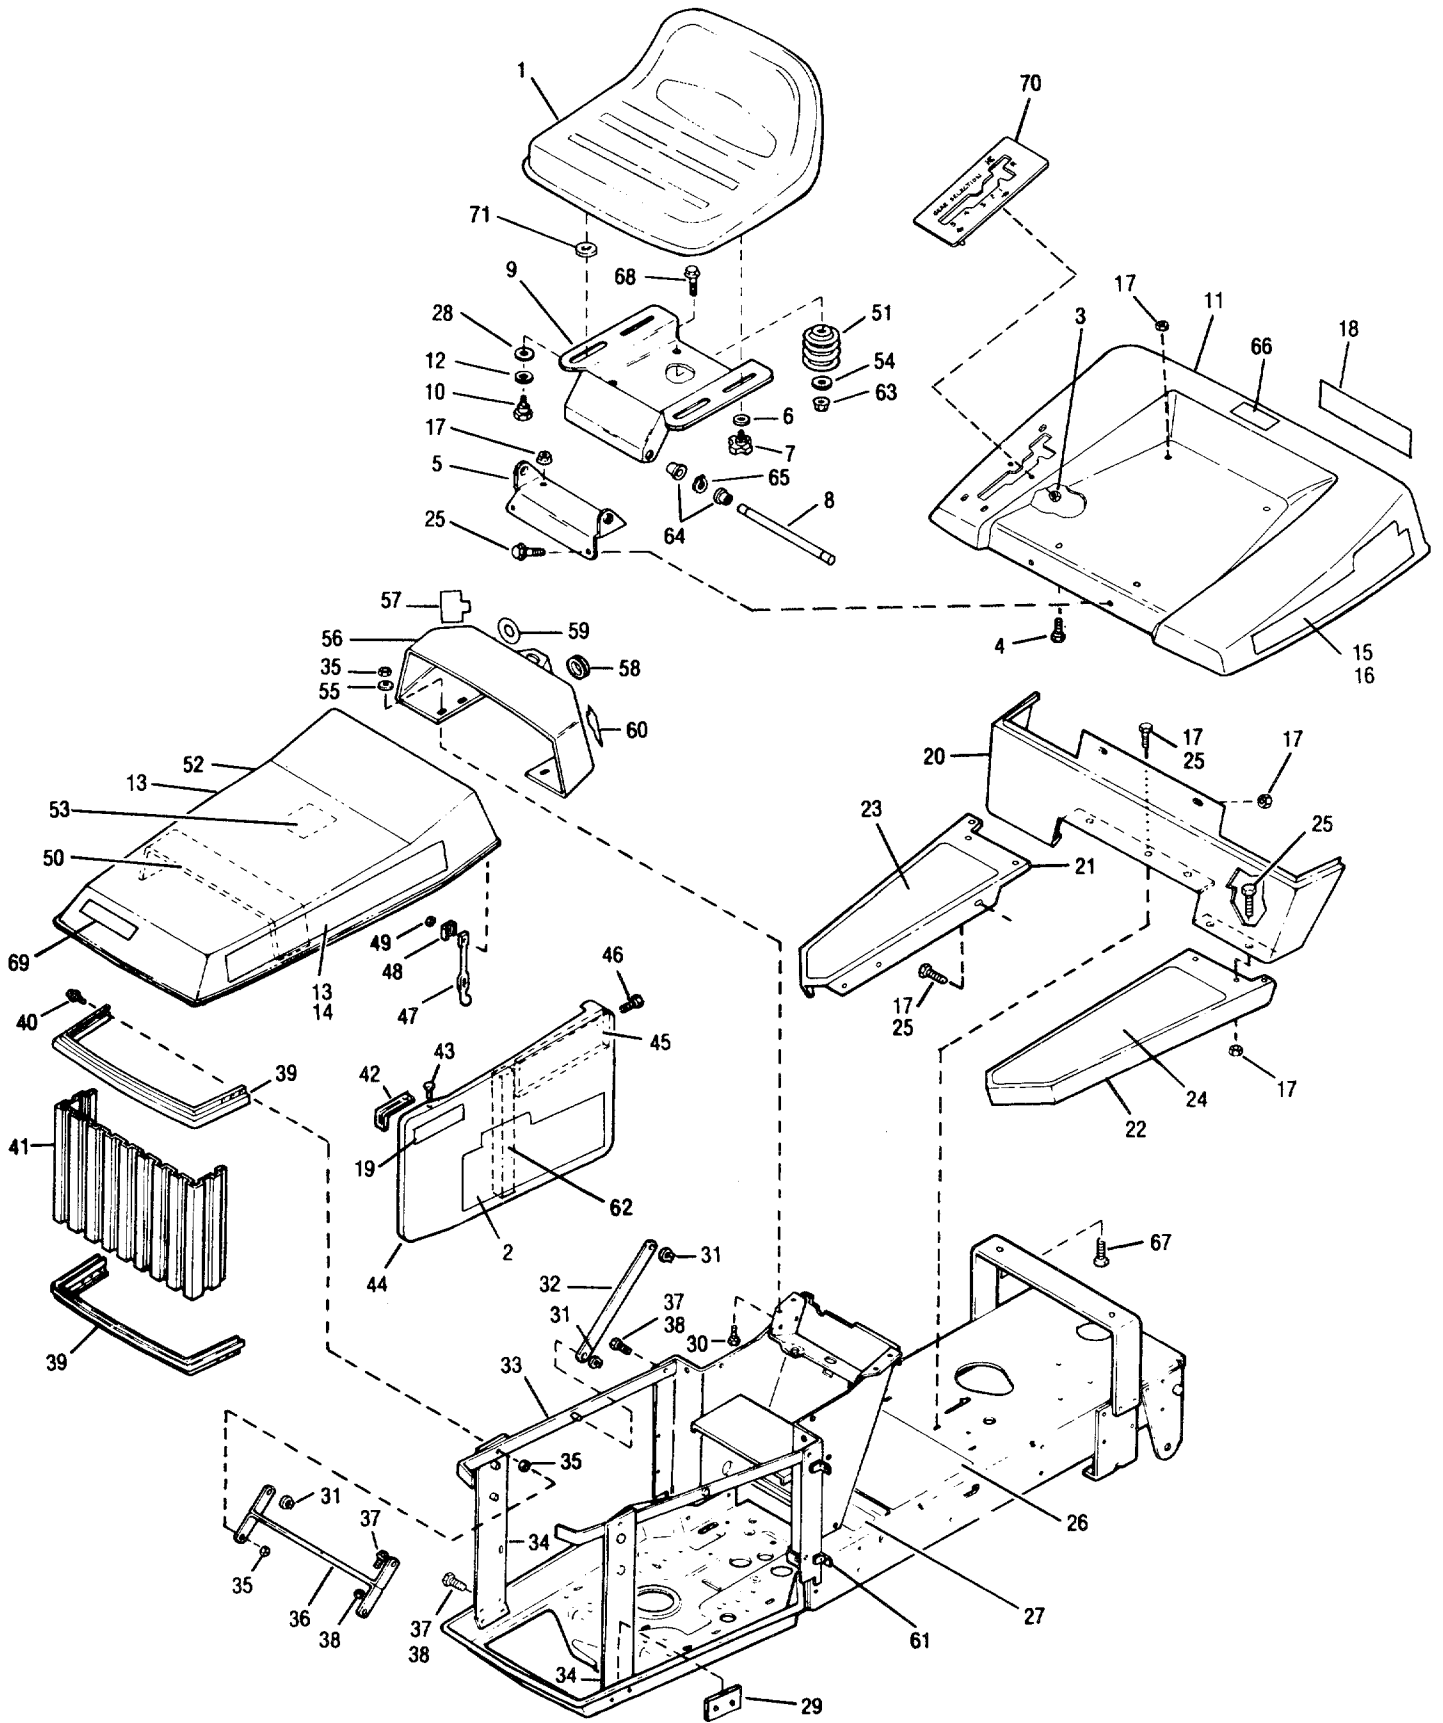

BODY WORK AND TRIM ASSEMBLY

MODELS 3312GR, 3312GRS, 3212GR, 3214GR & 3114GR