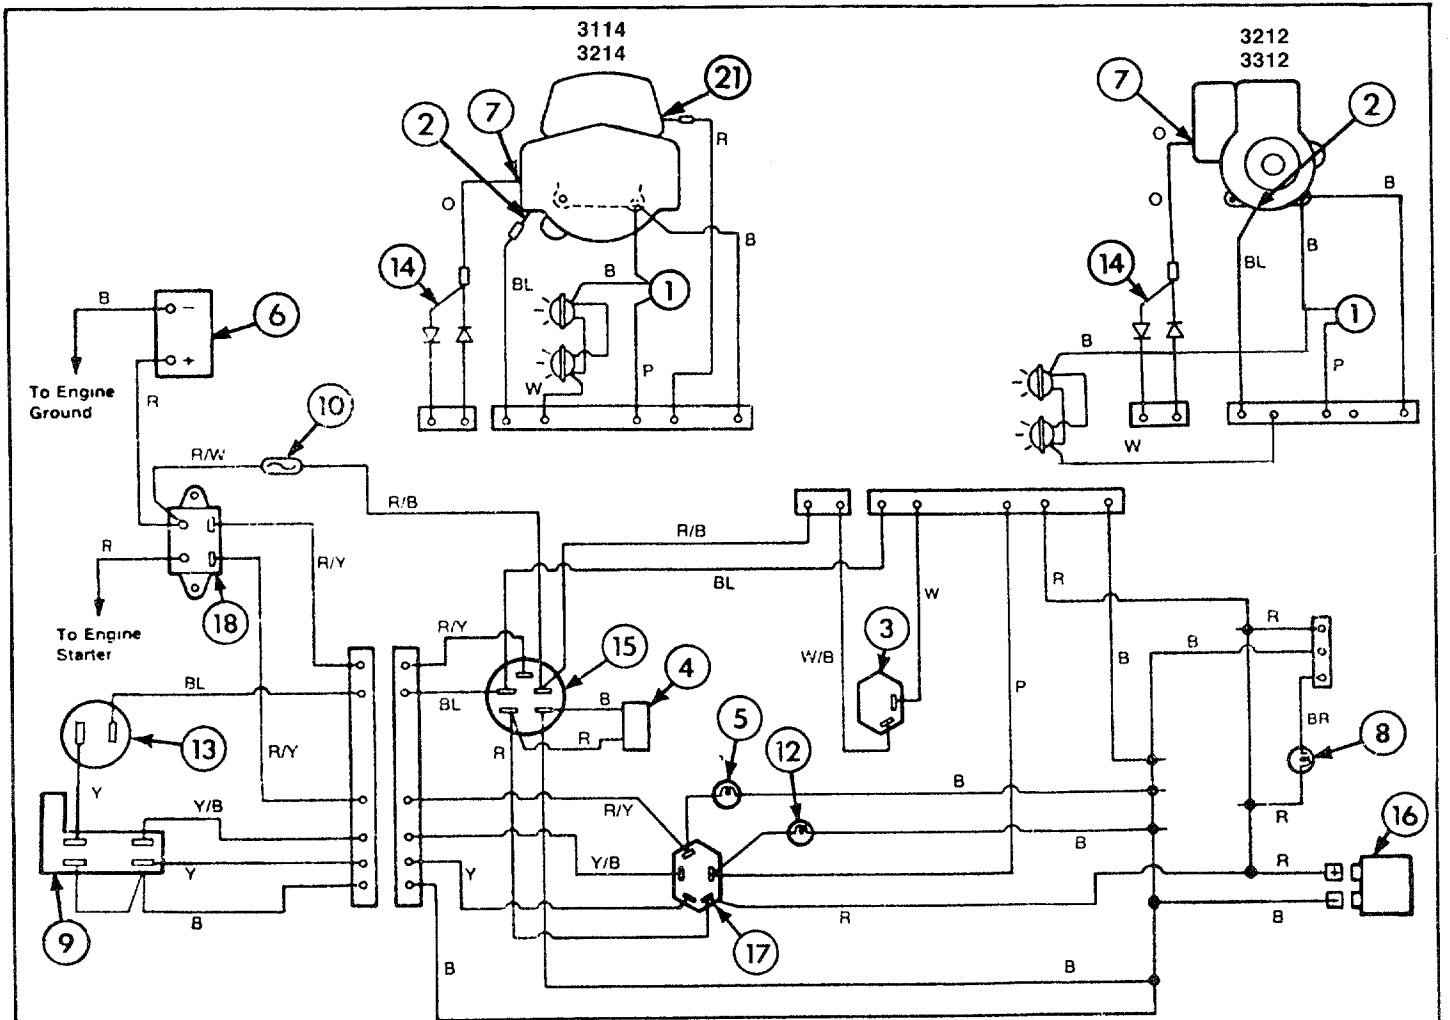

WIRING DIAGRAM

1. Electric Clutch
2. Magneto
3. Light Switch
4. Accessory Plug
5. Starter Light
6. Battery
7. Alternator
8. Battery Light (Optional)
9. Brake Switch
10. Fuse 30A
11. Not Used
12. PTO Light
13. Seat Interlock Switch
14. Diode Assembly
15. Ignition Switch
16. Hour Meter
17. PTO Switch
18. Solenoid
19. Lift Motor (14 HP)
20. Lift Switch (14 HP)
21. Fuel Solenoid