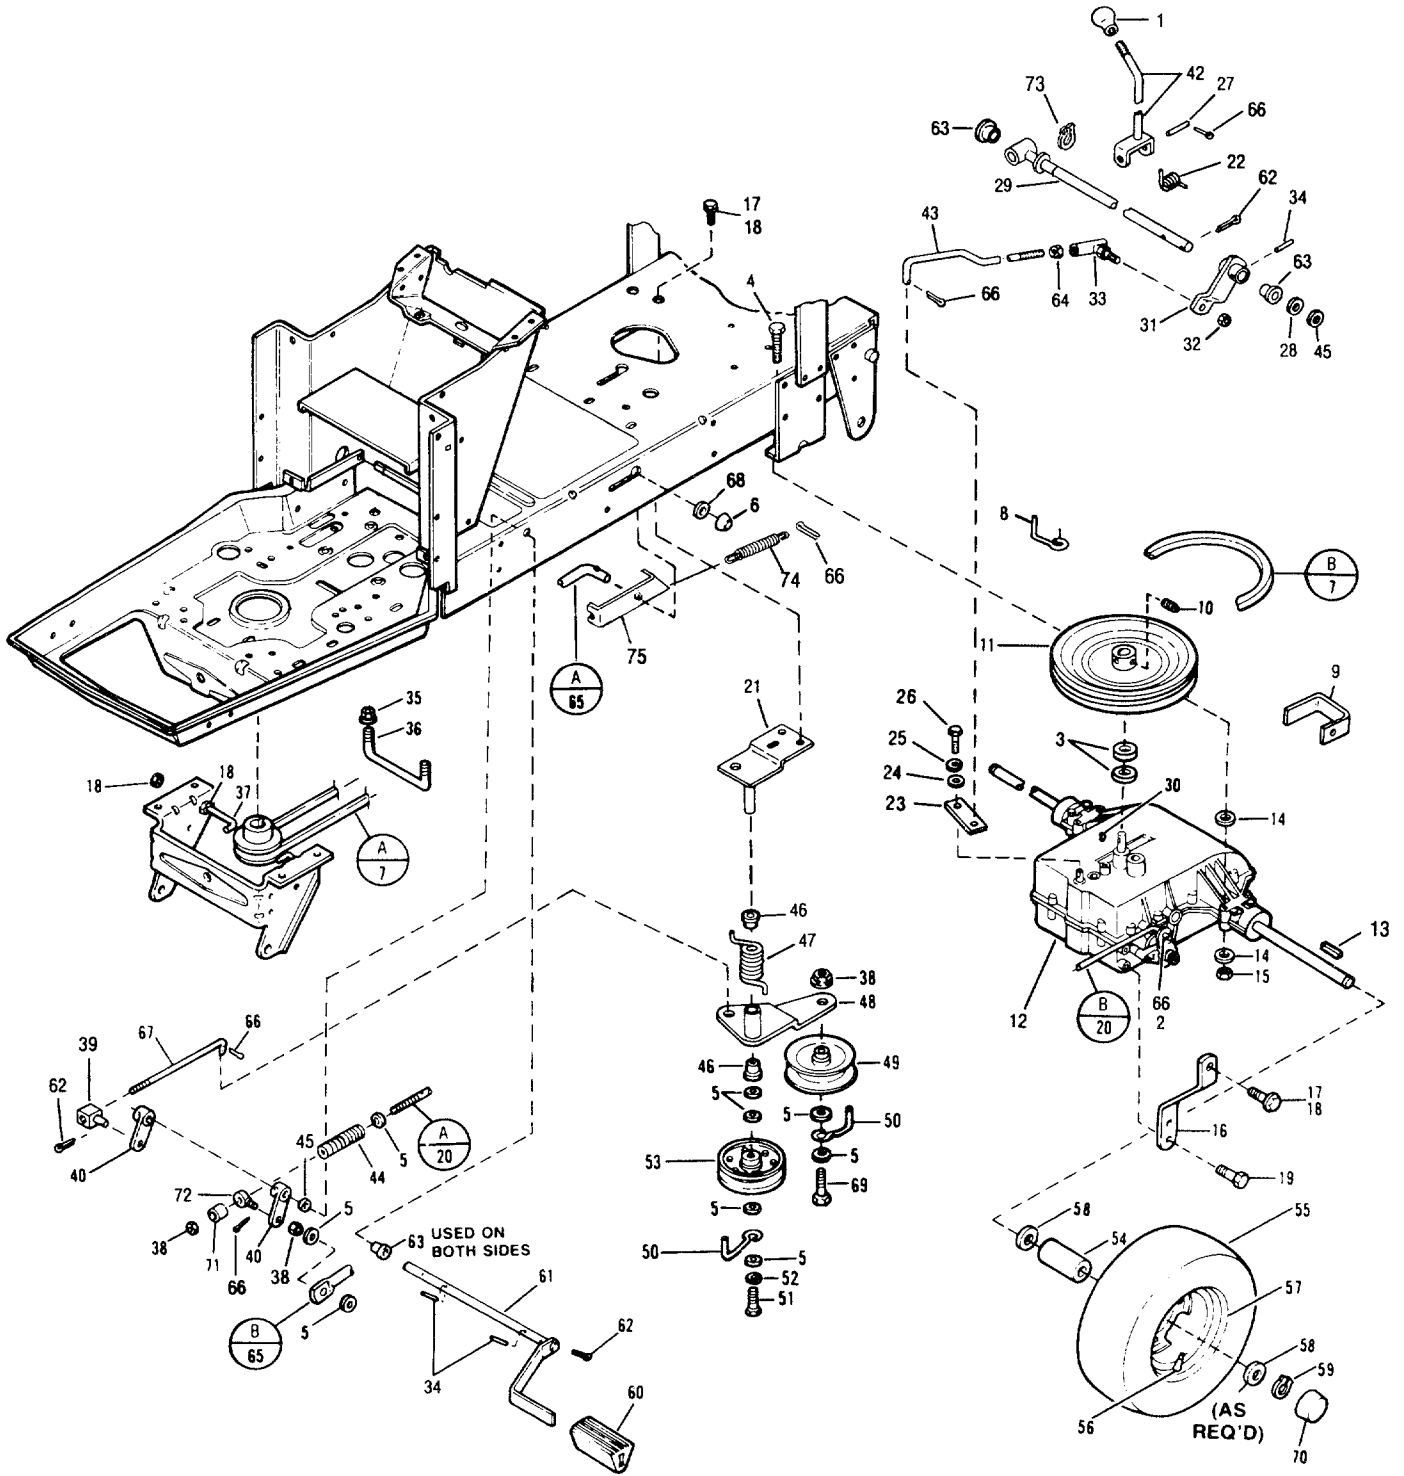

BRAKE AND CLUTCH ASSEMBLY

MODELS 3312GR, 3312GRS, 3212GR, 3214GR & 3114GR

REF. NO.	PART NO.	DESCRIPTION	QTY. REQ.	REF. NO.	PART NO.	DESCRIPTION	QTY. REQ.
1	B1756877	Knob	1	36	B1744320	Belt Guide	1
2	•	Flat Washer 5/16	1	37	B1757291	Belt Guide	2
3	B1705092	Flat Washer	2	38	B1733398	Lock Nut 3/8-16	3
4	•	Hex Hd. Screw 5/16-18 x 2-3/4	4	39	B1748491	Pivot	1
5	•	Flat Washer 3/8	9	40	B1751880	Arm Ass'y	2
6	B1747186	Push on Cap	1	42	B1756047	Shift Lever Ass'y	1
7	B1747188	V-Belt (96.88)	1	43	B1752523	Shift Rod. See (D) (F)	1
8	B1752798	Belt Guide Rod	1		B1754660	Shift Rod. See (C) (E)	1
9	B1750297	Belt Guide	1	44	B1728908	Compression Spring	1
10	B1185596	Set Screw	2	45	•	Flat Washer 5/8	2
11	B1743640	Transmission Sheave	1	46	B1715538	Nylon Bushing	2
12	*	5-Speed Peerless Transmission		47	B1751809	Torsion Spring	1
		Model 801-046. See (D) (F)	1	48	B1746941GAR	Idler Arm Ass'y	1
	*	5-Speed Peerless Transmission		49	B1726660	Idler	1
		Model 920-011. See (C) (E)	1	50	B1725555	Belt Guide	2
13	B1104335	Sq. Key 3/16 x 2	2	51	•	Hex Hd Screw 3/8-16 x 2-1/4	1
14	•	Flat Washer 5/16	8	52	•	Lock Washer 3/8	1
15	B1732499	Lock Nut 5/16-18	4	53	B1756151	Idler	1
16	B1742103GAR	Transmission Support	1	54	B1742054	Spacer	2
17	B1186330	Fl. Lock Screw 5/16-18 x 7/8	3	55	B1756867	Tire 20 x 8.00-10	2
18	B1186391	Fl. Nut 5/16-18	7	56	B1718086	Valve Stem	2
19	B1724491	Thd. Form Screw 5/16-18 x 3/4	2	57	B1757422GAW	Wheel Disc. See (A)	2
20	B1746943	Brake Rod	1		B1757986	Wheel Disc. See (B)	2
21	B1751808GAR	Idler Support Ass'y	1	58	B1747998	Washer 3/4	A/R
22	B1750526	Torsion Spring	1	59	B1185388	Retaining Ring	2
23	B1743606	Transmission Arm. See (D) (F)	1	60	B1728694	Foot Rest	1
	B1754661	Transmission Arm. See (C) (E)	1	61	B1756049	Brake Pedal Ass'y	1
24	•	Flat Washer 1/4	1	62	•	Cotter Pin 1/8 x 1	3
25	•	Lock Washer 1/4	1	63	B1714233	Nylon Bushing	4
26	•	Hex Screw 1/4-28 x 1/2		64	•	Jam Nut 5/16-24	1
		(Grade 5)	1	65	B1751063	Brake Lock Rod	1
27	B1750946	Pin	1	66	•	Cotter Pin 1/8 x 5/8	6
28	B1705093	Washer	A/R	67	B1746942	Clutch Rod	1
29	B1750539	Shaft Ass'y	1	68	B1893445	Washer, Flat 3/8	1
30	•	Woodruff Key 3/16 x 3/4	1	69	•	Screw Hex Hd 3/8-16 x 1-3/4	1
31	B1750299	Shift Arm Ass'y. See (D) (F)	1	70	B1747873	Wheel Cap	2
	B1754663	Shift Arm Ass'y. See (C) (E)	1	71	B1713783	Spacer	1
32	•	Lock Nut 5/16-24	1	72	B1749904	Eye Bolt	1
33	B1752524	Ball Joint	1	73	B1177567	Retaining Ring	1
34	B1120210	Roll Pin 3/16 x 1.00	3	74	B1729482	Ext. Spring	1
35	B1186389	Fl. Lock Nut 1/4-20	4	75	B1755584GAR	Interlock Bracket	1

1. Common Hardware — Purchase Locally (Specify Grade 5 for screws and bolts)
   - Peerless transmission warranty service and repair parts are available from your local authorized Tecumseh Power Products engine dealer.
- (A) Tractor Models 3212GR & 3114GR
  (B) Tractor Models 3312GR & 3214GR
  (C) Tractor Model 3212GR
  (D) Tractor Model 3114GR
  (E) Tractor Model 3312GR & 3312GRS
  (F) Tractor Model 3214GR