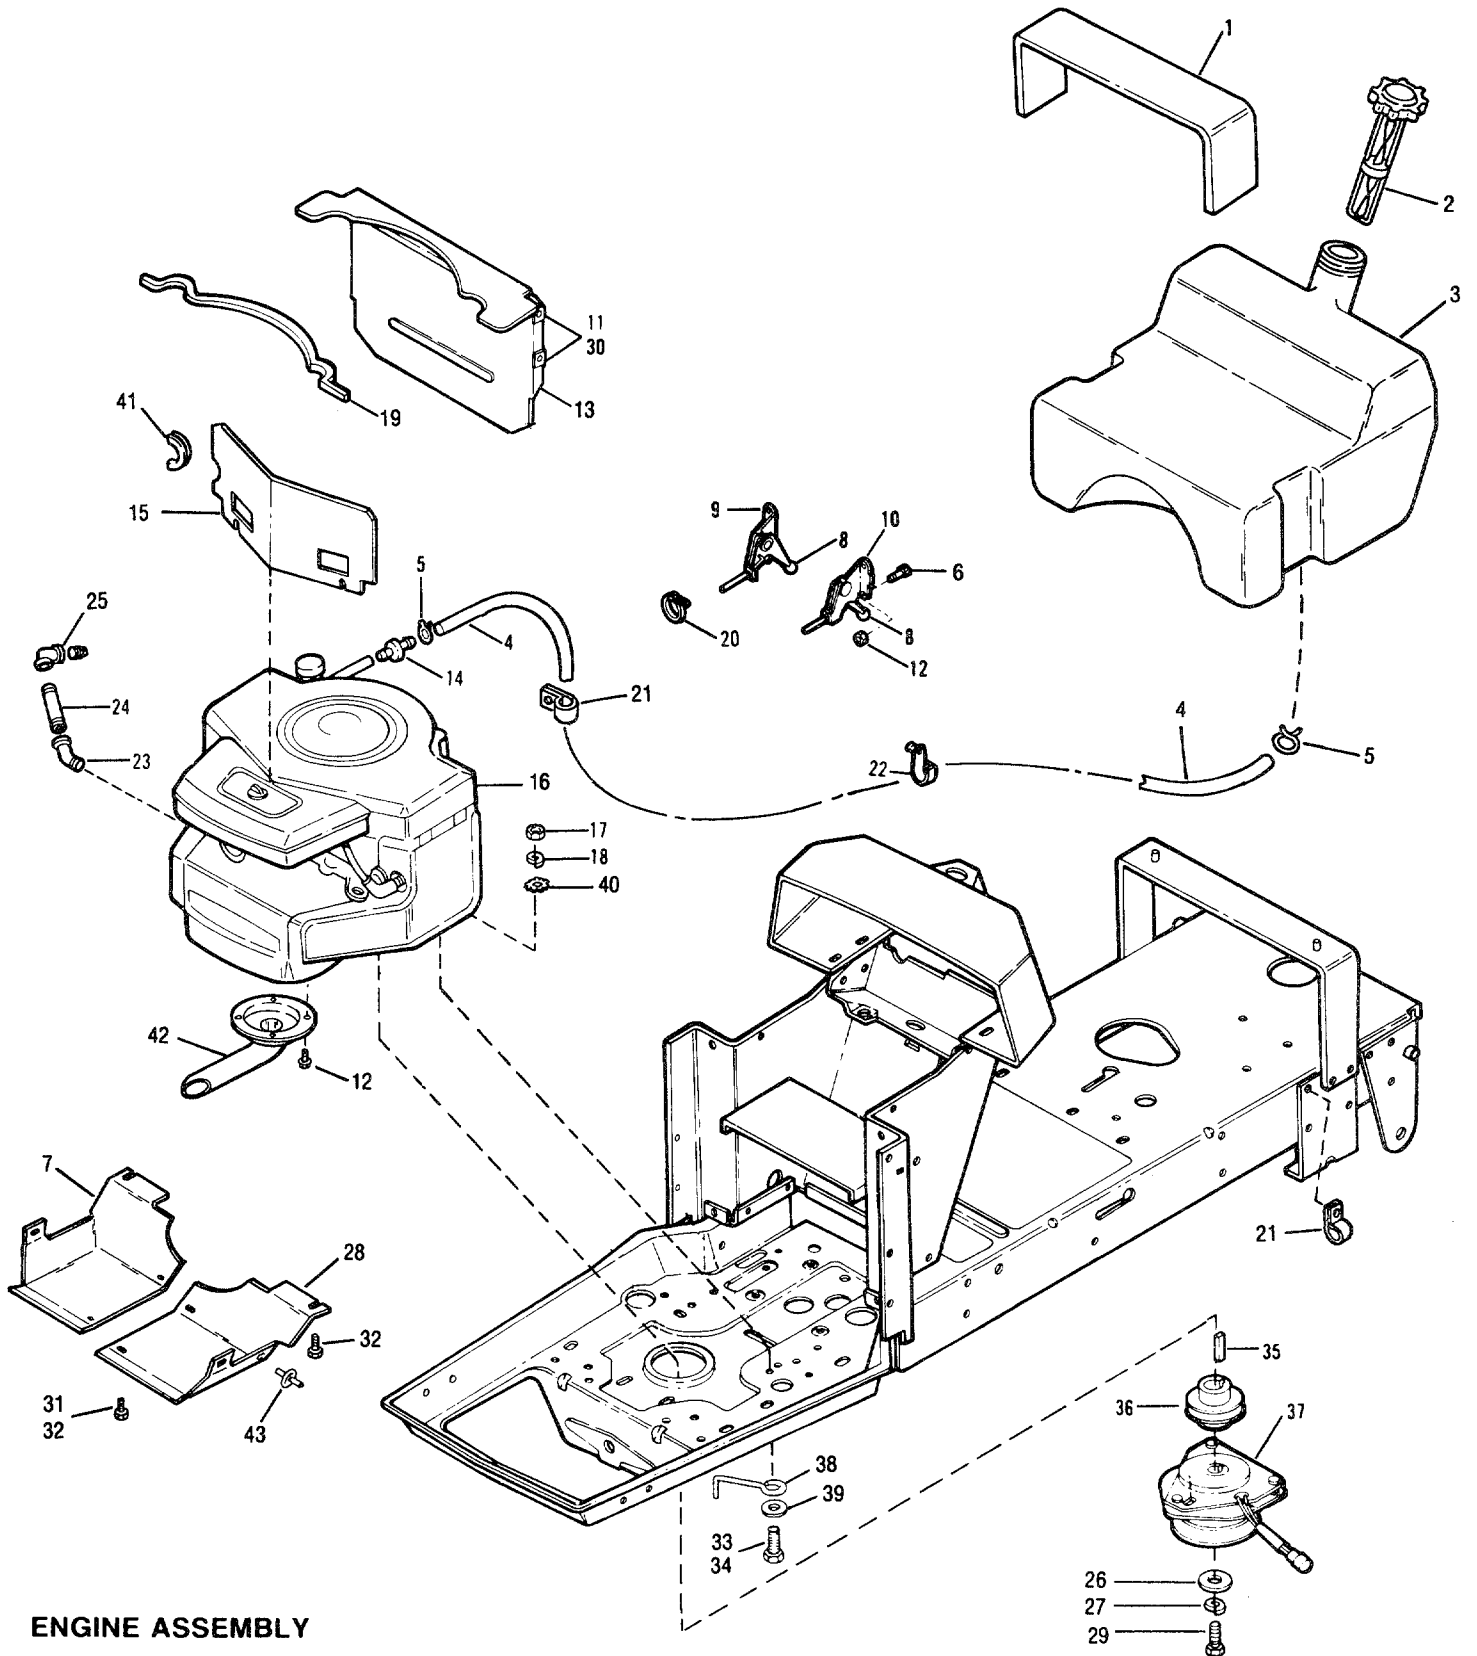

MODELS 3214GR & 3114GR

ENGINE ASSEMBLY

REF. NO.	PART NO.	DESCRIPTION	QTY. REQ.	REF. NO.	PART NO.	DESCRIPTION	QTY. REQ.
1	B1744390	Fuel Tank Pad	1	22	B1745366	Cable Hanger	3
2	B1756044	Fuel Gauge	1	23	B1743683	Street Elbow, 45°	1
3	B1756460	Fuel Tank (Incl. Ref. 2)	1	24	B1743685	Pipe Nipple	1
4	B1752795	Fuel Line	1	25	B1743684	Elbow, 90°	1
5	B1750687	Hose Clamp	2	26	B1744455	Special Washer	1
6	B1750962	Screw 10-24 x 5/8	4	27 •		Lock Washer 7/16	1
7	B1754564STB	R.H. Heat Shield	1	28	B1754563STB	L.H. Heat Shield	1
8	B1737118	Knob	2	29	B1744454	Hex Screw 7/16-20 x 3 (Grade 5)	1
9	B1755904	Throttle Control	1				
10	B1755903	Choke Control	1	30	B1185986	Speed Nut #10-24	5
11 •		Phil. Hd. Screw #10-24 x 5/8	8	31	B1186389	Fl. Nut 1/4-20	2
12	B1185712	Thd. Cut Screw #10-24 x 1/2	4	32	B1186307	Fl. Screw. 1/4-20 x 3/8	4
13	B1752882GAR	Heat Shield. (Model 3114GR)	1	33 •		Screw, Hex Hd. 5/16-18 x 2	1
	B1752882STB	Heat Shield. (Model 3214GR)	1	34 •		Screw, Hex Hd. 5/16-18 x 1-1/2	3
14	B1727491	Fuel Filter	1	35	B1187474	Sq. Key 1/4 x 2-1/2	1
15	B1754578GAR	Heat Shield. (Model 3114GR)	1	36	B1747148	Sheave	1
	B1754578STB	Heat Shield. (Model 3214GR)	1	37	B1755341	Electric Clutch	1
16	*	Engine, B&S 14 H.P. Model 400707	1	38	B1754787	Clutch Retainer	1
17 •		Hex Nut 5/16-18	4	39 •		Flat Washer 5/16	1
18 •		Lock Washer 5/16	4	40 •		Lock Washer 5/16	1
19	B1732137	Sealing Strip	1	41	B1754612	Trim	1
20	B1735531	Wire Tie	3	42	B1754887STB	Exhaust Pipe	1
21	B1747738	J-Clip	2	43	B1740752	Rivet, Pop 1/8	2

• Common Hardware — Purchase Locally (Specify Grade 5 for screws and bolts)

* Engine warranty service and repair parts are available from your local authorized Briggs & Stratton engine dealer.