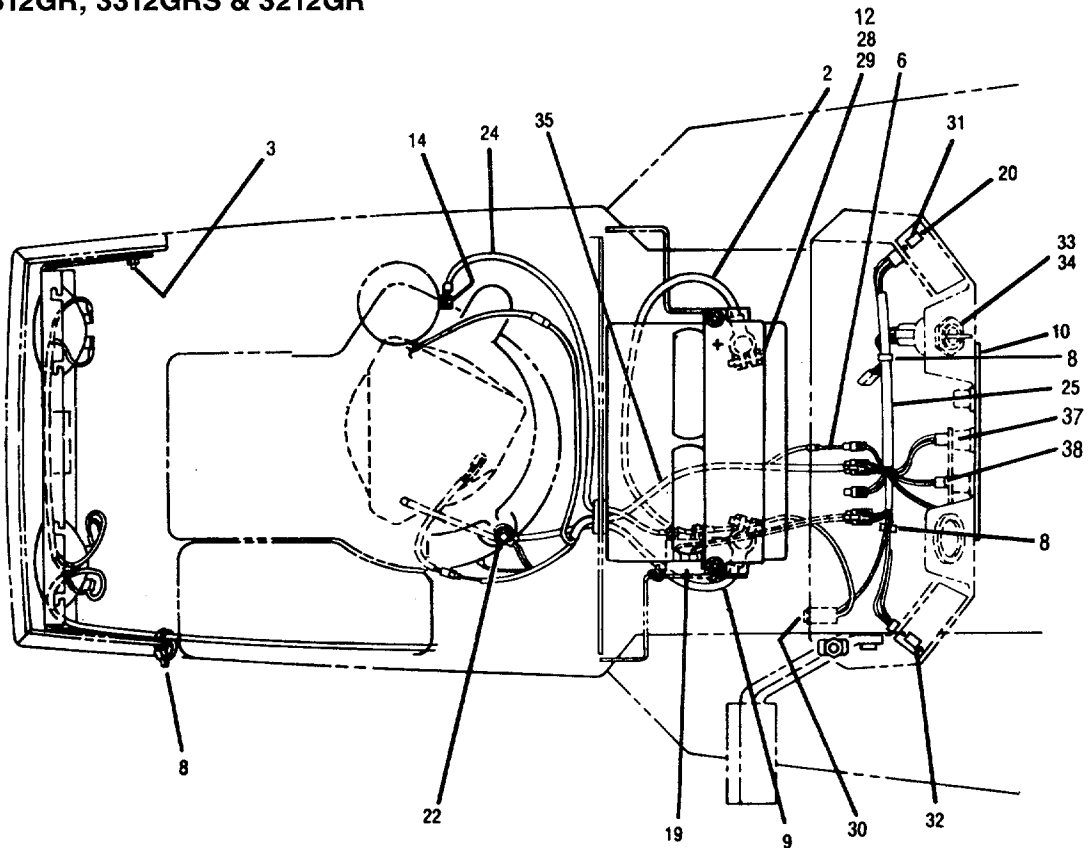

MODELS 3312GR, 3312GRS & 3212GR