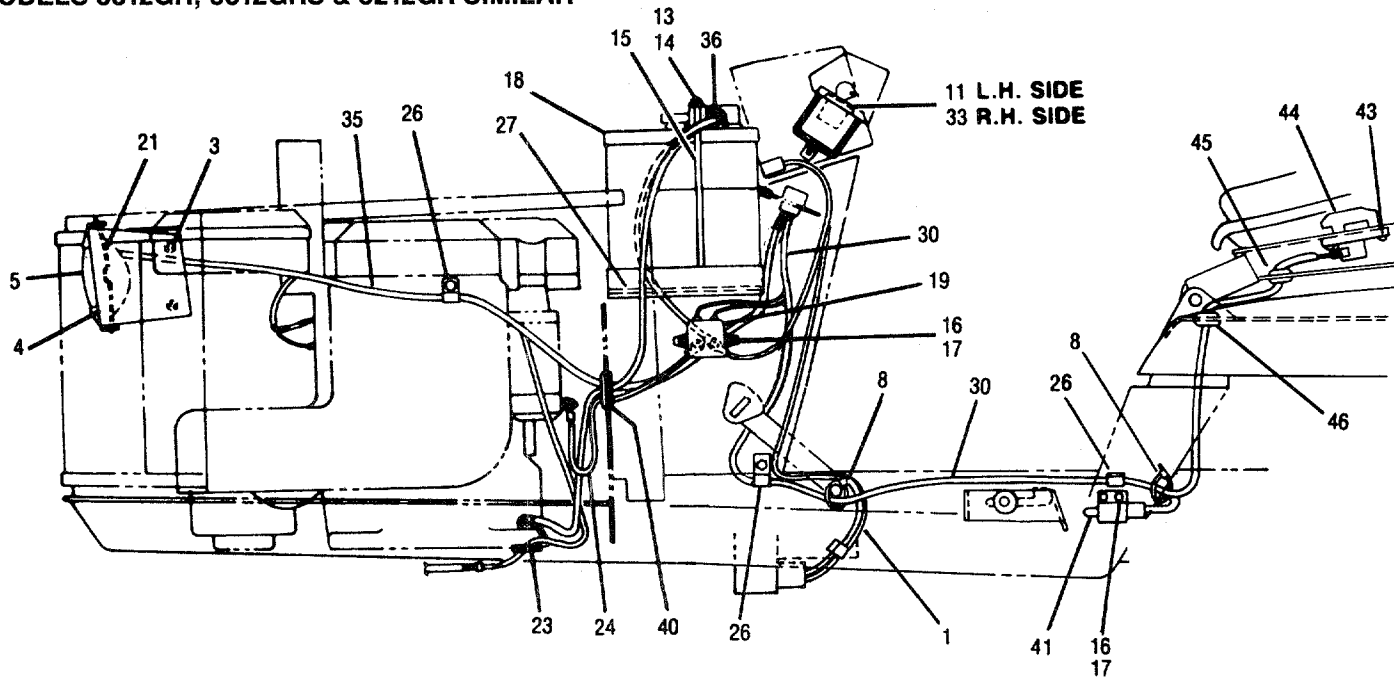

MODELS 3214GR & 3114GR

MODELS 3312GR, 3312GRS & 3212GR

**MODELS 3214GR & 3114GR SHOWN
MODELS 3312GR, 3312GRS & 3212GR SIMILAR**

MODELS 3214GR, 3114GR, 3312GR, 3312GRS & 3212GR

REF. NO.	PART NO.	DESCRIPTION	QTY. REQ.	REF. NO.	PART NO.	DESCRIPTION	QTY. REQ.
1	B1751088	Harness, Lift. See (A) (C) (D)	1	25	B1752134	Console Wiring Harness	1
2	B1756074	Battery Cables (Pos.)	1	26	B1747738	J-Clip	3
3	B1186389	Flange Lock Nut 1/4-20	4	27	B1756630	Rubber Pad	1
4	B1744021STB	Light Support	1	28 •		Lock Washer	2
5	B1726435	Headlight	2	29 •		Screw 1/4-20 x 5/8	2
6	B1755616	Diode Ass'y	1	30	B1756076	Interlock Harness	1
7	B1753874	Switch, El. Lift. See (A) (C) (D)	1	31	B1754608	PTO Switch	1
8	B1735531	Wire Tie	5	32	B1754856	Light Switch	1
9	B1756075	Battery Cable (Neg.) See (A) (B) (C)	1	33	B1754250	Ignition Switch	1
	B1754220	Battery Cable (Neg.) See (D)	1	34	B1753986	Ignition Key	2
10	B1756872	Lense	1	35	B1752136	Harness, Engine. See (A) (C)	1
11	B1754550	Hour Meter (Optional)	1		B1752908	Harness, Engine. See (B)	1
12 •		Hex Nut 1/4-20	2		B1758466	Harness, Engine. See (D)	1
13 •		Flat Washer 1/4	2	36	B1755802	Cover	1
14	B1734398	Hex Lock Nut 1/4-20	3	37	B1751572	Bulb	3
15	B1752586	J-Bolt	2	38	B1186020	Thd. Cut Screw 6-32 x 3/8	1
16 •		Phil. Hd. Screw #10-24 x 5/8	4	39	B1743516	Replacement Fuse, 30A	1
17	B1185985	Nut #10-24	4	40	B1752809	Grommet	1
18	B1752840	Battery	1	41	B1751328	Switch, Interlock	1
19	B1752137	Solenoid	1	42	B1747353	Harness, El. Lift. See (A) (C) (D)	1
20	B1750963	Screw 6-32 x 1/2	4	43	B1755349	Pan Hd. Screw 1/4-20 x 1/2	2
21	B1744022	Retainer	2	44	B1752506	Switch	1
22 •		Hex Nut 5/16-18	1	45	B1755487	Grommet	1
23	B1748014	Grommet	1	46	B1754934	Grommet	1
24	B1722081	Starter Cable. See (A) (C)	1				
	B1741506	Starter Cable. See (B)	1				
	B1752841	Starter Cable. See (D)	1				