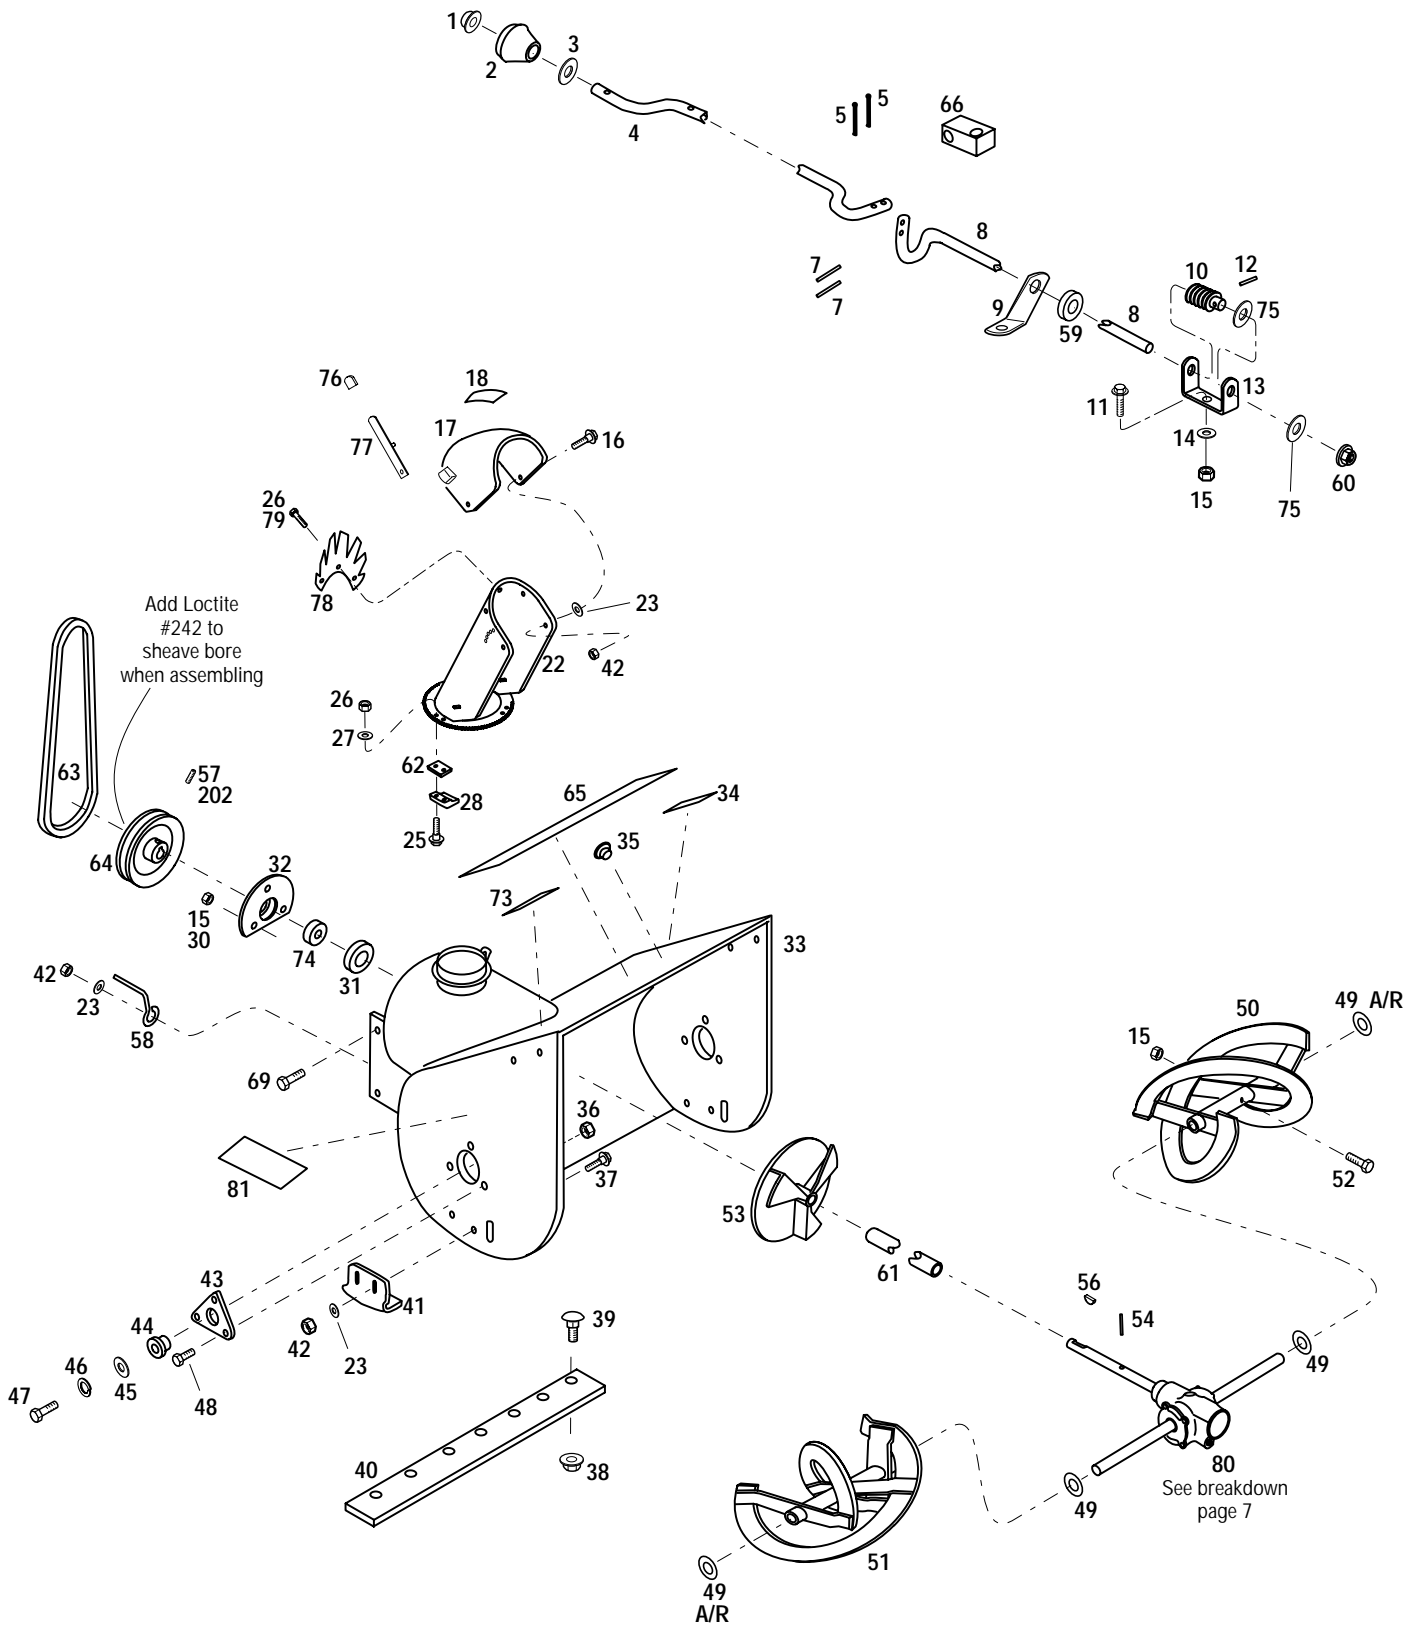

AUGER ASSEMBLY

S/N: 420270100101- 420271199999

Ref. #	Part #	Description	Qty.	Ref. #	Part #	Description	Qty.
1	1724791	Push-On Cap	1	43	1720922	Support Bearing	2
2	1735868	Knob.....	1	44	1185846	Flange Bushing.....	2
3	1890945	Flat Washer, 3/8	1	45	1100257	Flat Washer, 1/2	2
4	1749283	Chute Control Crank	1	46	1100245	Lockwasher, 1/2.....	2
5	1185147	Cotter Pin, 3/32 x 5/8.....	2	47	1100053	Hex Bolt, 1/2-13 x 3/4.....	2
7	1177625	Roll Pin, 1/8 x 3/4	2	48	1111599	Hex Bolt, 1/4-20 x 5/8.....	6
8	1773919	Chute Control Shaft	1	49	1185816	Special Washer.....	8
9	1774114	Crank Support	1	50	1740491001	Left Auger Blade.....	1
10	1724870	Worm Gear.....	1	51	1740490001	Right Auger Blade	1
11	1186329	Flange Bolt, 5/16 -18 x 3/4	1	52	1750515	Shear Bolt, 5/16-18	2
12	1724885	Drive Pin, 3/32 x 3/4.....	1	53	1740462001	Impeller	1
13	1735869	Gear Support.....	1	54	1185348	Roll Pin, 1/4 x 1-1/4	1
14	1100255	Flat Washer, 5/16	1	56	1200033	Key, 3/16 x 3/4	1
15	1732499	Locknut, 5/16-18	8	57	1733185	Square Set Screw, 5/16-18 x 5/8.....	2
16	1100068	Hex Bolt, 3/8-16 x 3/4.....	2	58	1750703	Belt Guide.....	2
17	1759142	Cap Assembly (Incl. Ref. 18).....	1	59	1714243	Nylon Bushing.....	1
18	1750692	Warning Decal.....	1	60	1185984	Flange Nut	1
22	1771723010	Chute	1	61	1753356	Sleeve.....	1
23	1107383	Flat Washer, 3/8	8	62	1752460	Shim.....	3
25	1752461	Sems Screw , #10-24 x 7/8	6	63	1766808	V-Belt- 36"	1
26	1772333	Locknut, #10-24	9	64	1725282	Caster Sheave.....	1
27	1103959	Flat Washer, #10	6	65	1757859	Logo Decal	1
28	1724869	Hold Down Clip	3	66	1714782	Swivel Block	1
30	1103195	Hex Bolt, 5/16-18 x 5/8.....	3	69	1724491	Flange Bolt, 5/16-18 x 3/4	4
31	1185809	Ball Bearing	1	73	---	Not used.....	
32	1739488	Bearing Retainer	1	74	1719271	Shim Washer.....	1
33	1774210	Housing Assembly (Incl. Ref. 34).....	1	75	1737957	Nylon Washer	2
34	1750691	Warning Decal	1	76	1737499	Grip	1
35	1750969	Plug.....	2	77	1723643	Adjusting Lever	1
36	1734398	Locknut, 1/4-20	6	78	1771274	Chute Deflector	1
37	1186126	Carriage Bolt, 3/8-16 x 3/4.....	4	79	1737940	Truss Head Bolt. 10-24	3
38	1186391	Flange Locknut, 5/16-18.....	5	80	1740471001	Gear Case Assembly (See Breakdown page 7)	1
39	1712059	Carriage Bolt, 5/16-18 x 1/2.....	5	81	1757861	Logo Decal	2
40	1749281010	Scraper Blade.....	1	202	1757032	Loctite #242, .02 oz.	NI
41	1728567010	Runner	2				
42	1733398	Locknut, 3/8-16	8				