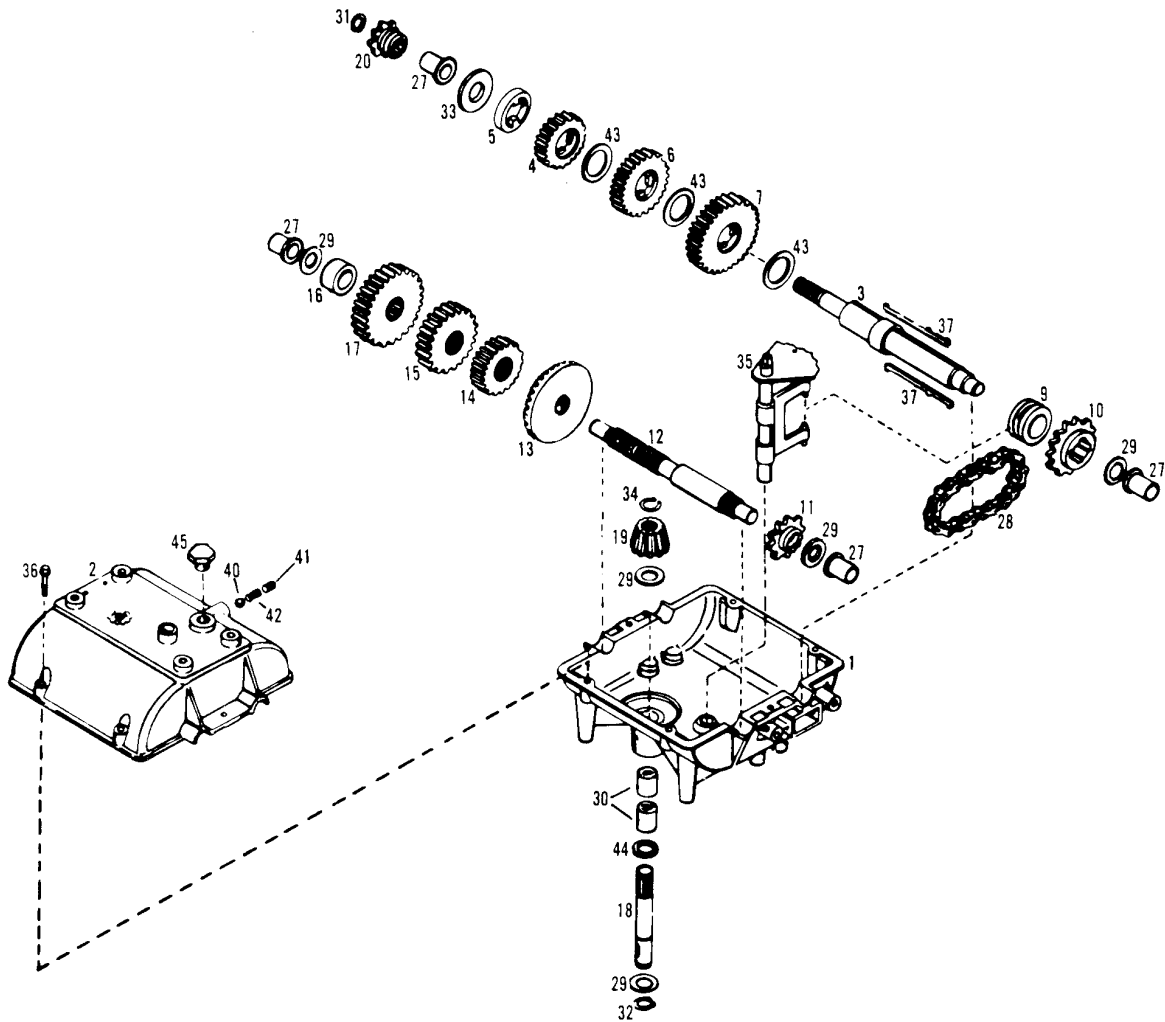

21", 6 H.P. Snowthrower

TRANSMISSION ASSEMBLY — PEERLESS MODEL 700—005

Order parts from your local factory-authorized Peerless/Tecumseh dealer.

Ref. #	Part #	Description	Qty.	Ref. #	Part #	Description	Qty.
1	776061	Case, Transmission	1	27	780105A	Bushing, Flanged	4
2	772083	Cover, Transmission	1	28	786062	Chain, Roller (No. 41 Chain, 22 Links)	1
3	776171	Shaft, Output	1	29	780072	Washer, Thrust	5
4	778121 A	Gear, Spur (20 Teeth)	1	30	780086	Bearing, Needle	2
5	786072	Spacer, Keyed	1	31	792072	Ring, Retaining	1
6	778124A	Gear, Spur (30 Teeth)	1	32	792035	Ring, Retaining	1
7	778125	Gear, Spur (35 Teeth)	1	33	780109	Washer	1
9	784266	Collar, Shift	1	34	788040	Ring, Retaining	1
10	786060	Sprocket (14 Teeth)	1	35	784270	Rod & Fork Assembly, Shift	1
11	786061	Sprocket (10 Teeth)	1	36	792073	Screw, Flanged Hex Head Thread-Forming, 1/4- 20 x 1-1/4	4
12	776134	Shaft, Counter	1	37	792089A	Key	2
13	778137A	Gear, Bevel (42 Teeth)	1	40	792077	Ball, Steel, 5/16"	1
14	778136	Gear, Spur (15 Teeth)	1	41	792078	Screw, Set, 3/8-16 x 3/8	1
15	778126A	Gear, Spur (20 Teeth)	1	42	792079	Spring	1
16	786071	Spacer	1	43	780108	Washer, Thrust	3
17	778129A	Gear, Spur (30 Teeth)	1	44	792001	"O" Ring	1
18	776135	Shaft, Input	1	45	792074	Plug	1
19	778113A	Bevel Pinion, Input	1				
20	786047	Sprocket (8 Teeth)	1