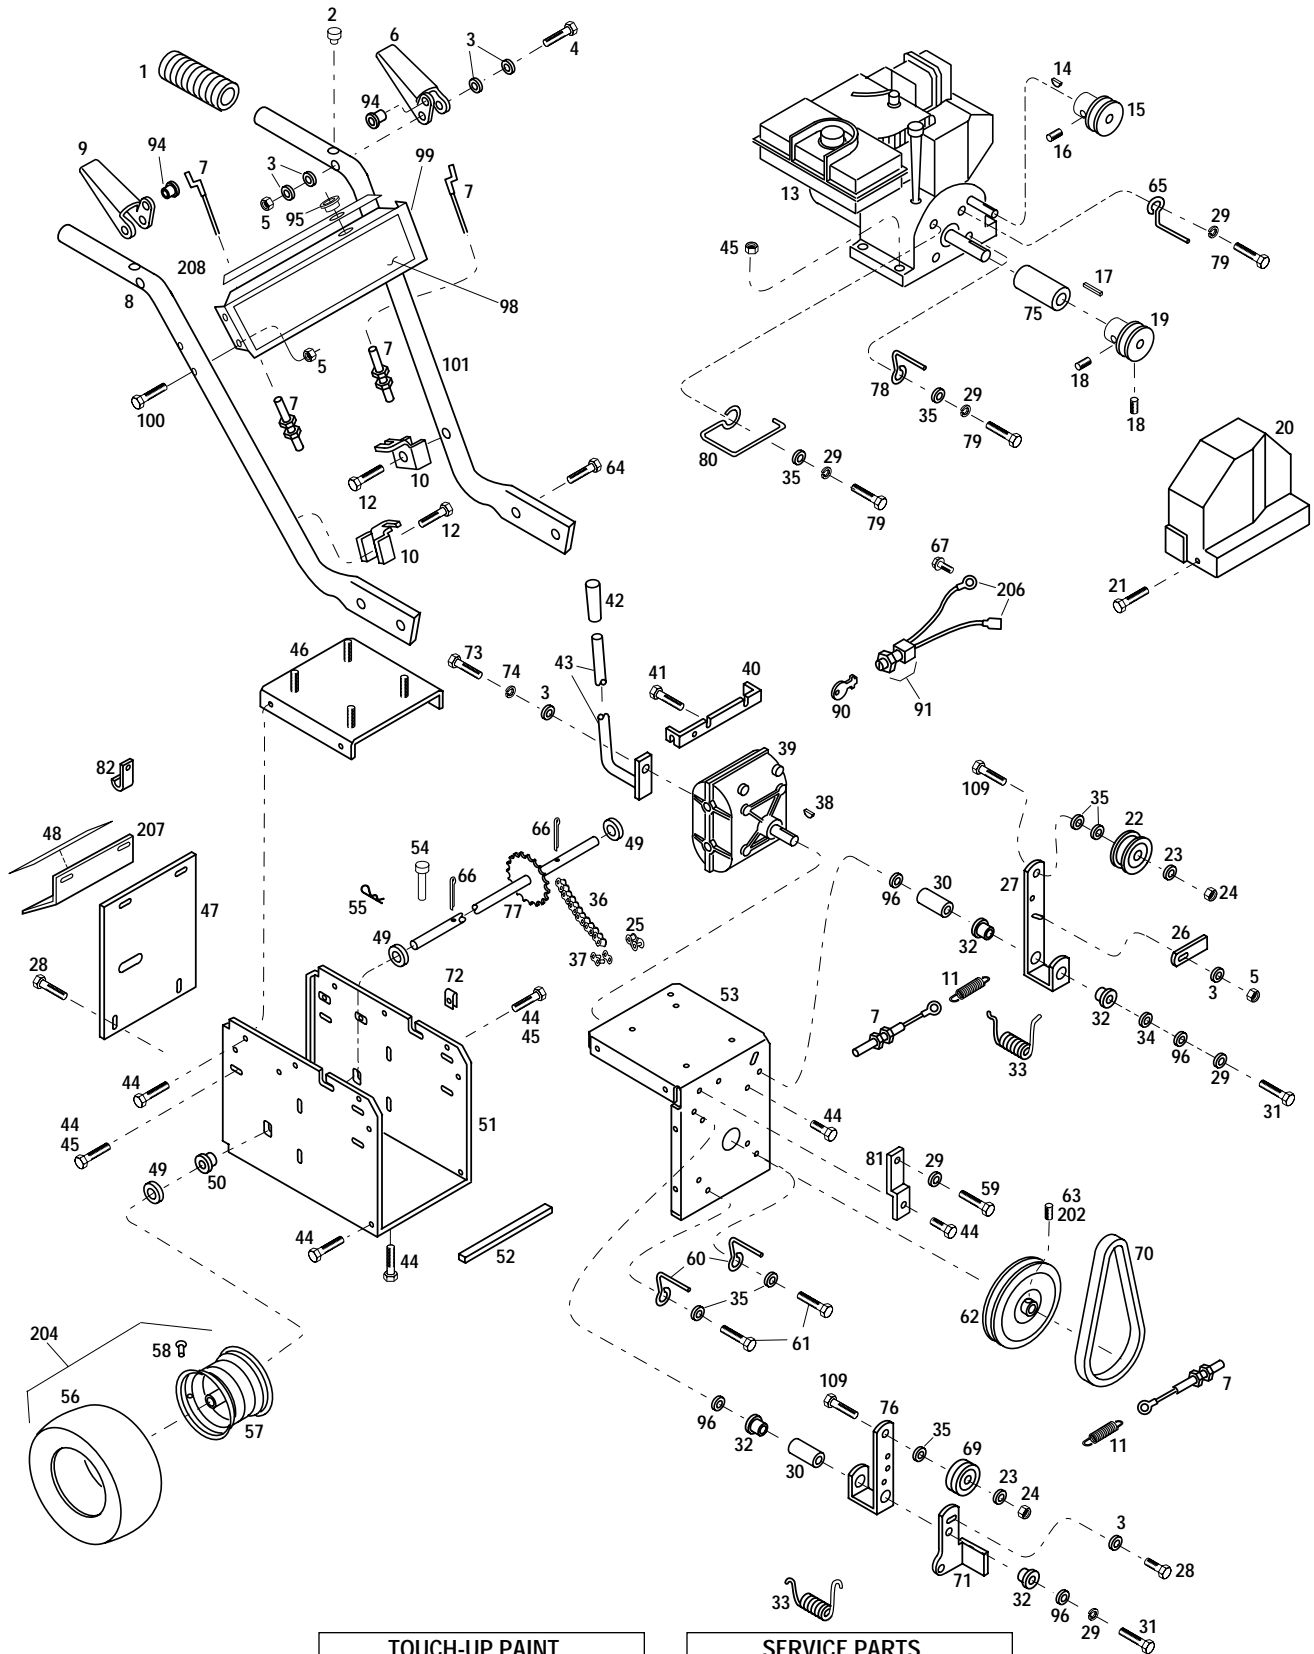

Parts Catalog

Snowthrower

Model

42027 — 21", 6 HP

Serial Number:
420270100101 - 420271199999

21", 6 H.P. Snowthrower

TRACTOR ASSEMBLY

S/N: 420270100101- 420271199999