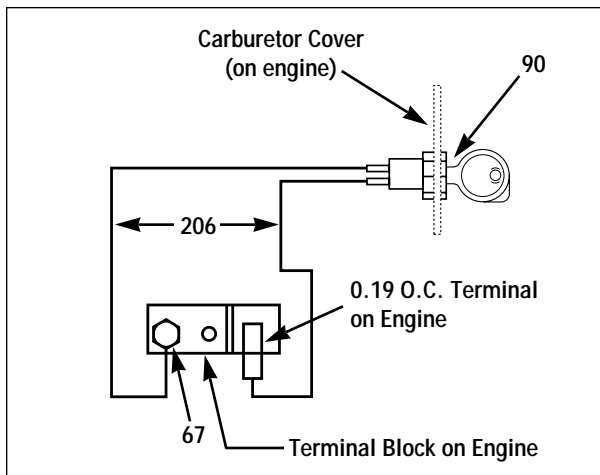

Wiring Diagram

Identification Numbers

See pages 3 & 4 for reference and part numbers and wiring component locations.

Record the model and serial numbers:

When ordering parts from us or your local servicing dealer, provide the information on the model/serial number decal. For convenience and ready reference, record this information in the spaces below:

Model Number: _____

Serial Number: _____

Date of Delivery: _____

Parts Ordering Information

For service or parts:

For service assistance or to order parts, contact your local authorized dealer or the factory (see below).

The local dealer or factory service department will need to know the identification numbers of the unit to provide the most efficient service. See below for information on how to identify and record the identification numbers for the unit.

For engine service or parts:

For engine service or parts, contact your local authorized engine dealer. Look in the yellow pages of the phone book under "Engines-Gasoline" for the name of your nearest authorized engine dealer. An authorized engine dealer can handle all parts, repairs, and warranty service concerning the engine.

Note:

All TROY-BILT® replacement parts must conform to our rigid quality specifications. Although some replacement parts we provide may vary slightly in shape, color or texture from the original parts, any variations will not affect the fit or performance of these parts on the unit.

For customer assistance, contact your nearest authorized dealer or:

GARDEN WAY INCORPORATED • 1 Garden Way • Troy, New York U.S.A. 12180
Customer Service: 1-800-437-8686 • Technical Service: 1-800-520-5520 • Parts Service: 1-800-648-6776 • FAX: (518) 391-7332

Outside the U.S.A. and Canada:
Customer Service: (518) 391-7007 • Technical Service: (518) 391-7008 • Parts Service: (518) 391-7006 • FAX: (518) 391-7332

WARNING

WE URGE USING ONLY GENUINE REPLACEMENT PARTS, WHICH MEET ALL THE LATEST REQUIREMENTS. REPLACEMENT PARTS MANUFACTURED BY OTHERS COULD PRESENT SAFETY HAZARDS, EVEN THOUGH THEY MAY FIT ON THIS UNIT!

IMPORTANT:

Left and right sides of the unit are determined by standing behind the unit, in the operator's position, and facing the direction of forward travel.

NOTICE:

We reserve the right to change specifications, add improvements or discontinue the manufacture of any of our equipment without notice or obligation to purchasers of our equipment.