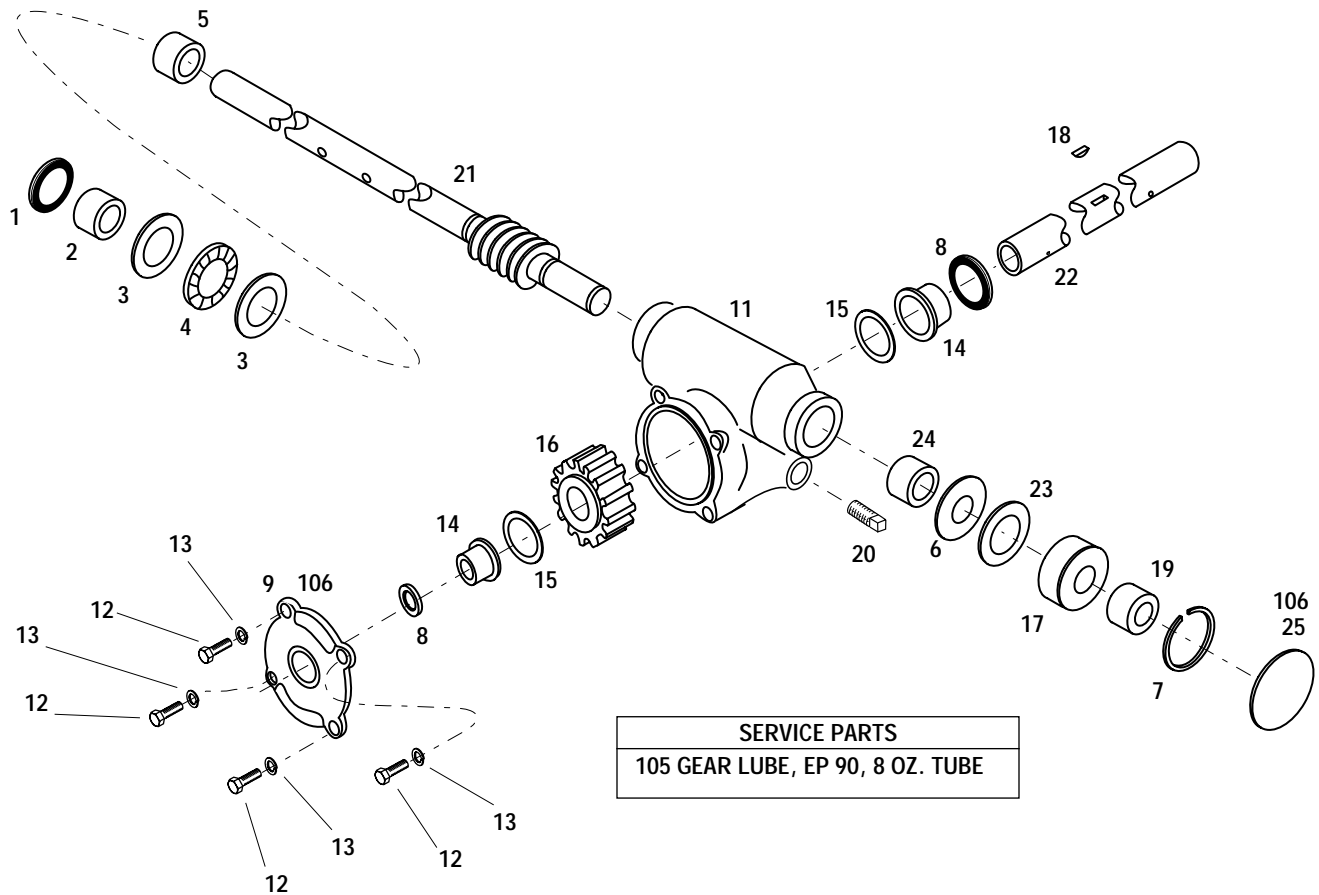

GEAR CASE ASSEMBLY

Ref. #	Part #	Description	Qty.	Ref. #	Part #	Description	Qty.
1	1185224	Oil Seal	1	15	1185815	Thrust Race	2
2	1185374	Needle Bearing	1	16	1720933	Worm Gear, 20T	1
3	1185841	Thrust Race	2	17	1720763	Spacer	1
4	1185431	Thrust Bearing	1	18	1100276	Woodruff Key, 1/4 x 7/8	1
5	1741774	Spacer	1	19	1185568	Needle Bearing	1
6	1185842	Washer	1	20	1105620	Pipe Plug, 1/4-18	1
7	1118726	Internal Retaining Ring	1	21	1740468	Impeller Shaft	1
8	1773207	Oil Seal	2	22	1740472	Auger Shaft	1
9	1773170001	Gear Case Cover	1	23	1185840	Thrust Race	1
11	1735894001	Gear Case (case only)	1	24	1741775	Spacer	1
12	1741832	Bolt, 1/4-20 x 5/8	4	25	1112634	Welsh Plug	1
13	1100241	Lockwasher, 1/4	4	105	1700182	Gear Lube, EP 90, 8 Oz. Tube	NI
14	1185728	Flange Bearing	2	106	†	Sealant	A/R

NI Item not included with unit. Order separately.

† Use General Electric SILMATE #RTV 1473 or equivalent.

A/R As required.