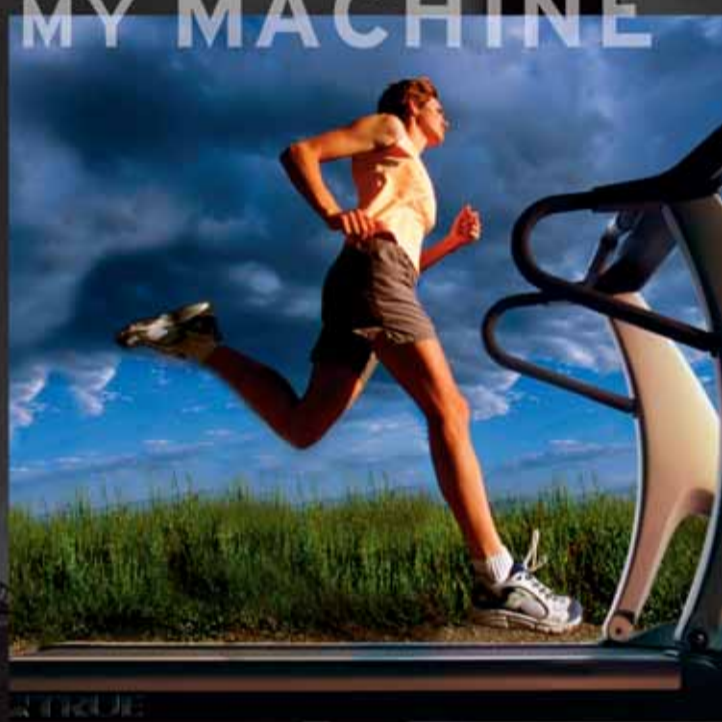

Turn your personal goals into reality. Whether you're burning off ice cream calories or stress, following doctor's orders or a training schedule, True is made for you. Precision controls and remarkable adaptability advance you to your goals, putting you in absolute control.