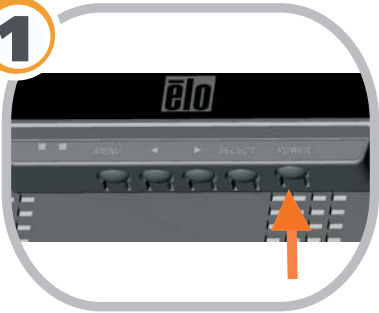

Tyco Electronics

Our commitment. Your advantage.

1

▶▶▶ Turn off the power to the touchcomputer.

2

▶▶▶ Remove the existing cover for the MSR port on the back side of the display head.

3

▶▶▶ Connect the MSR to the existing connector (USB).