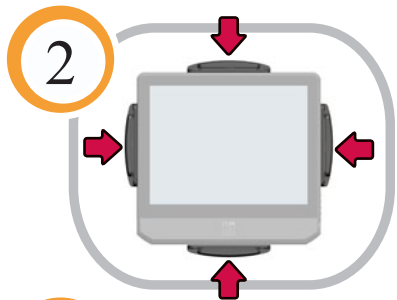

Latin America  
Tel 1-305-428-5210  
Fax 1-305-717-4909  
[www.elotouch.com.ar](http://www.elotouch.com.ar)

**Tyco Electronics**

Our commitment. Your advantage.

1

▶▶▶ Turn off the touch computer.

2

▶▶▶ Choose a location to attach the magnetic stripe reader.

3

▶▶▶ Remove the two accessory covers over the chosen mounting location.

4

▶▶▶ To remove each cover, locate the two small notches on the cover.

5

▶▶▶ Press a small screwdriver into the cover between the two notches. As the cover bends up, grasp the end and peel it away.