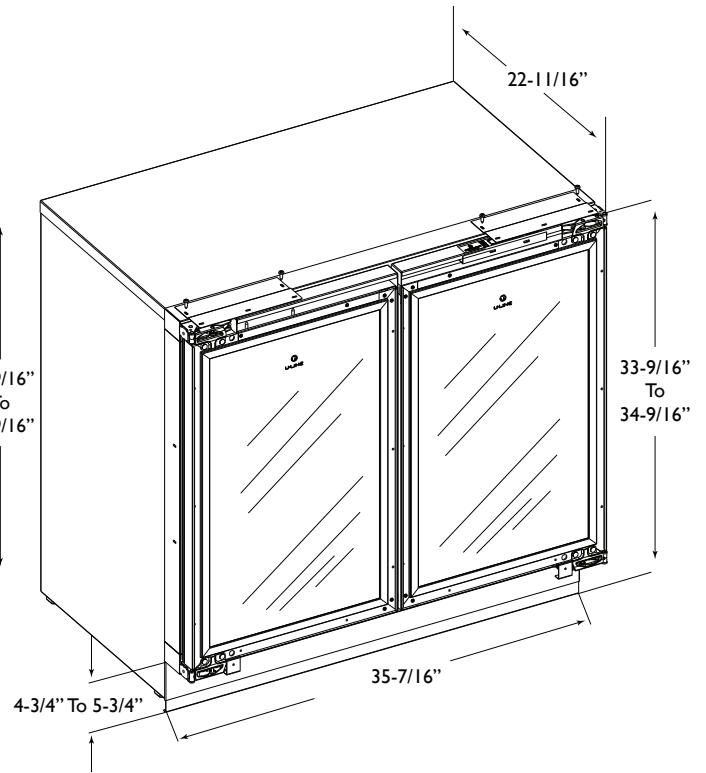

INTERIOR / EXTERIOR

- Six adjustable tempered glass shelves with 11 positions optimize storage space for a wide variety of options
- Black interior with LED theater lighting optimizes elegant display
- Standard commercial stainless steel handle is interchangeable with professional handle option
- LowE coated, argon gas filled thermopane glass door provides protection from harmful UV rays and added insulating energy efficiency
- Robust, concealed and covered hinges with built-in door stop and closer
- Convenient crisper drawer comes in handy to store smaller items and keep them fresh

INTEGRATION

- Standard commercial stainless steel handle is interchangeable with professional handle option
- Adjustable toe-kick - front to back and up and down allows for seamless installation
- Front adjustable rear leveling legs greatly eases installation
- Allow a 2-1/2" clearance on hinged side for 90° door opening when installed adjacent to a wall (for stainless steel model)
- No additional clearance around sides, top or rear of unit is needed for ventilation

Adjustment and configuration of shelves allows for storing taller items

Dual Zone System featured in 3036RRGL

3036RRGLS Stainless Model

3036RRGLOL Overlay Model

DIMENSIONS AND SPECIFICATIONS

OVERALL DIMENSIONS

Height	33-9/16" (85.2)
Width	35-7/16" (90)
Depth	23-7/16" (60)
With stainless steel handle	25-5/16" (64.3)
Shipping weight:	
Stainless model	214 lbs (97 kg)
Overlay model	204 lbs (92.5 kg)
Running amps	2.4
Amps pertain to voltage rating	110/115 Volt, 60 Hz
Capacities:	
Refrigerator volume	7.1 Cu Ft