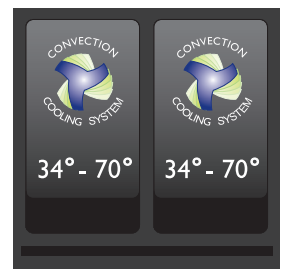

Dual Zone System featured in 3036RRGL