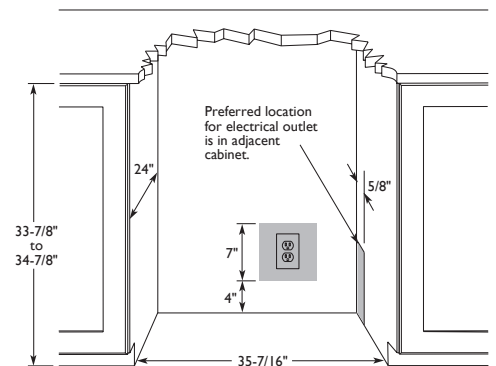

3036RRGL

Stainless	U-3036RRGLS-00
Overlay	U-3036RRGLOL-00

Please visit www.u-line.com for installation guide.

All specifications are subject to change without notice.