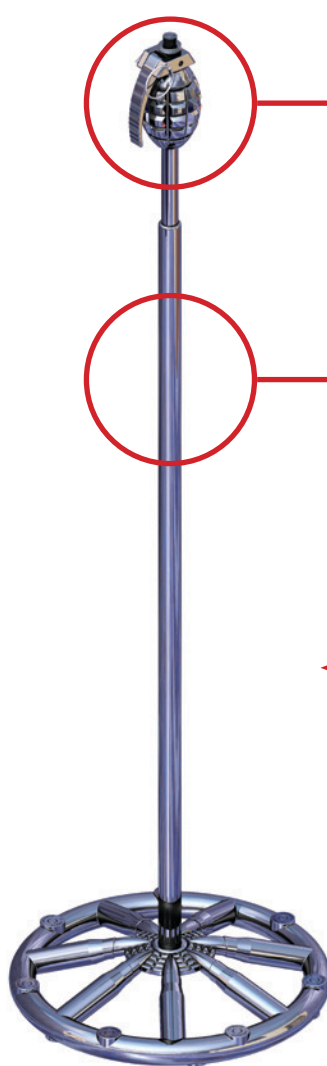

"BRING IT ON, SUCKA!"

Custom Chrome Series Microphone Stand with One-hand Height Adjustment and Free Gig Bag – Bullet Base with Hand Grenade Clutch

Stunning and Sturdy

Custom Chrome mic stands feature a gorgeous chrome finish that looks stunning under stage lights. Additionally, the chrome finish means that your Custom Chrome Series mic stand will not rust or corrode as you take it from gig to gig – even after years of use! Custom Chrome Series mic stands are as sturdy as they are stunning!

What's Your Personality?

The "Bring It On, Sucka!" Custom Chrome Series mic stand is a tough and fun theme that tells everyone around you mean business. Grab the hand grenade clutch and your set will explode with attitude while the bullet base keeps your music on target, holding the audience hostage to your bombastic show.

One-hand Height Adjustment

Ultimate Support invented the one-hand height-adjustable mic stand nearly two decades ago. Custom Chrome Series mic stands feature Ultimate Support's patented one-hand clutch mechanism housed inside fun and ergonomic designs. Simply squeeze the non-slip, die-cast ergonomic clutch to quickly raise or lower your microphone.

One-hand height adjustment.

Stunning chrome finish that won't corrode or rust.

"Bring It On, Sucka!" theme features a hand grenade clutch and bullet base.

CUSTOM-3 SPECS

- Height 40" - 64" (1016 mm - 1626 mm)
- Weight approx. 8 lbs. (3.6 kg)
- Base diameter 14" (356 mm)