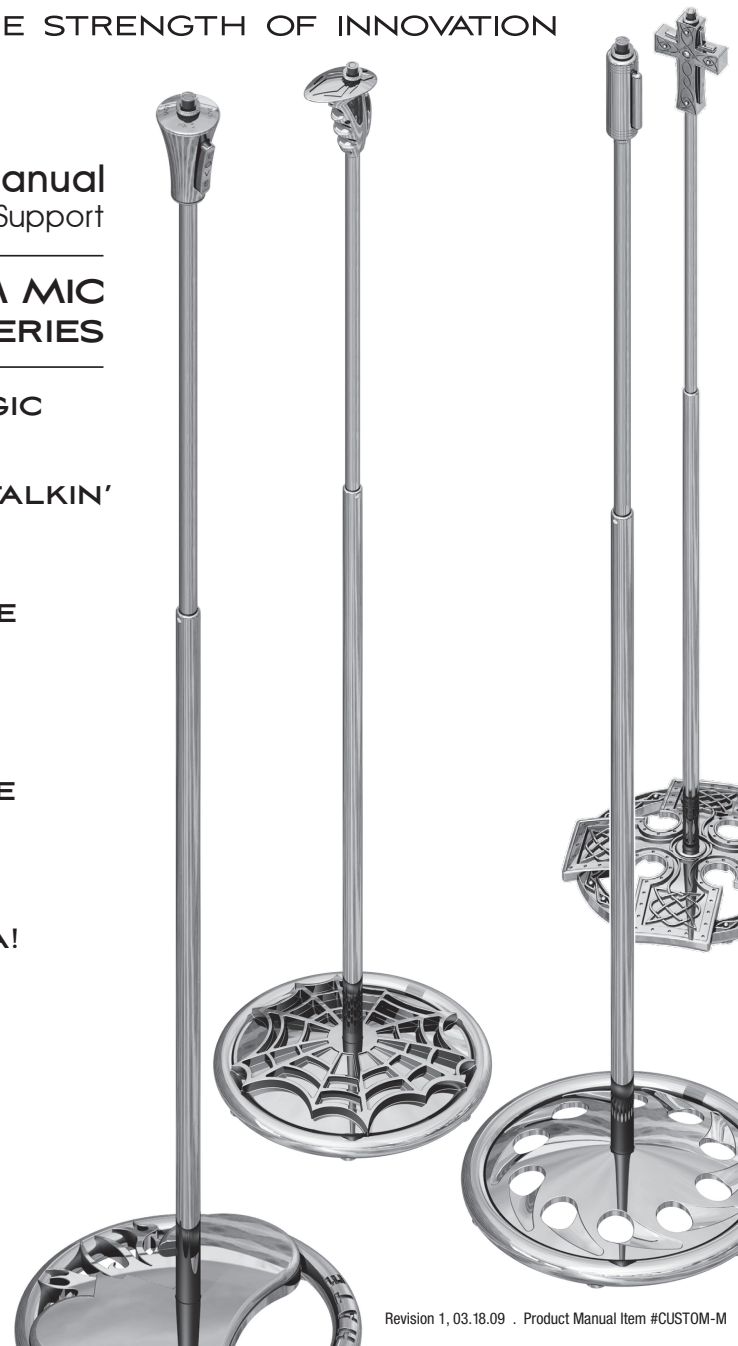

VENOM

ITEM #16774

**SMELL THE
RUBBER**

ITEM #16775

**BRING IT
ON SUCKA!**

ITEM #16772

SET-UP

STEP 1
Place base on the floor and thread the upright shaft into the threaded hole in the center of the base.