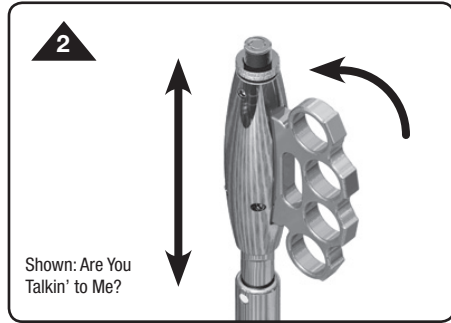

VENOM

ITEM #16774

**SMELL THE
RUBBER**

ITEM #16775

**BRING IT
ON SUCKA!**

ITEM #16772

SET-UP

STEP 1
Place base on the floor and thread the upright shaft into the threaded hole in the center of the base.

STEP 2
While squeezing the trigger raise or lower the clutch/upper shaft to your desired height.

STEP 3
Release the trigger and the internal lock engages for a secure and reliable hold.

STEP 4
To adjust simply repeat STEPS 1 & 2. When finished, lower the shaft to its lowest position and release.