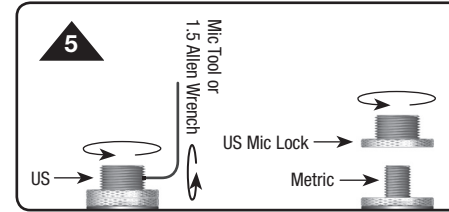

STEP 2
While squeezing the trigger raise or lower the clutch/upper shaft to your desired height.

STEP 3
Release the trigger and the internal lock engages for a secure and reliable hold.

STEP 4
To adjust simply repeat STEPS 1 & 2. When finished, lower the shaft to its lowest position and release.

SET-UP

STEP 5 Universal Mic Attachment
To adjust US to metric, use tool provided or 1.5 Allen Wrench to unlock threads. Turn US threads counter clockwise until it is removed. US MIC-Lock will come off too.

STEP 6 Universal Mic Attachment
After choosing desired thread, place microphone on universal mic attachment. Then turn MIC-Lock counter clockwise to lock mic in place.

DETAIL OF CLUTCHES

Dark Magic

Venom