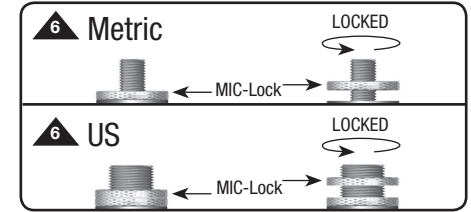

STEP 2
While squeezing the trigger raise or lower the clutch/upper shaft to your desired height.

STEP 3
Release the trigger and the internal lock engages for a secure and reliable hold.

STEP 4
To adjust simply repeat STEPS 1 & 2. When finished, lower the shaft to its lowest position and release.

SET-UP

STEP 5 Universal Mic Attachment
To adjust US to metric, use tool provided or 1.5 Allen Wrench to unlock threads. Turn US threads counter clockwise until it is removed. US MIC-Lock will come off too.