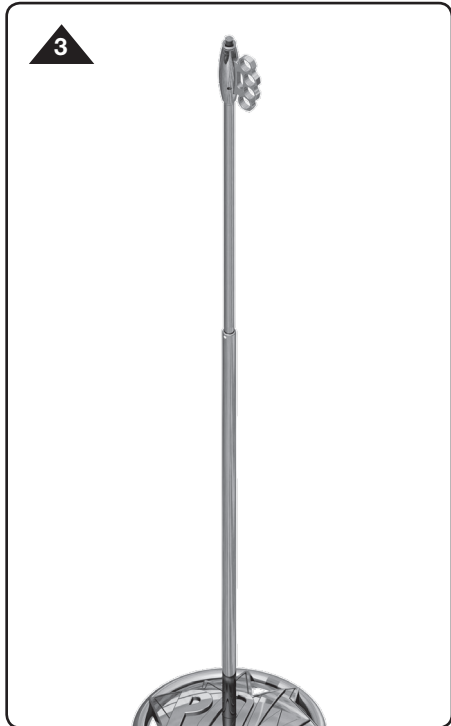

VENOM

ITEM #16774

**SMELL THE
RUBBER**

ITEM #16775

**BRING IT
ON SUCKA!**

ITEM #16772

SET-UP

STEP 1
Place base on the floor and thread the upright shaft into the threaded hole in the center of the base.

STEP 2
While squeezing the trigger raise or lower the clutch/upper shaft to your desired height.

STEP 3
Release the trigger and the internal lock engages for a secure and reliable hold.

STEP 4
To adjust simply repeat STEPS 1 & 2. When finished, lower the shaft to its lowest position and release.