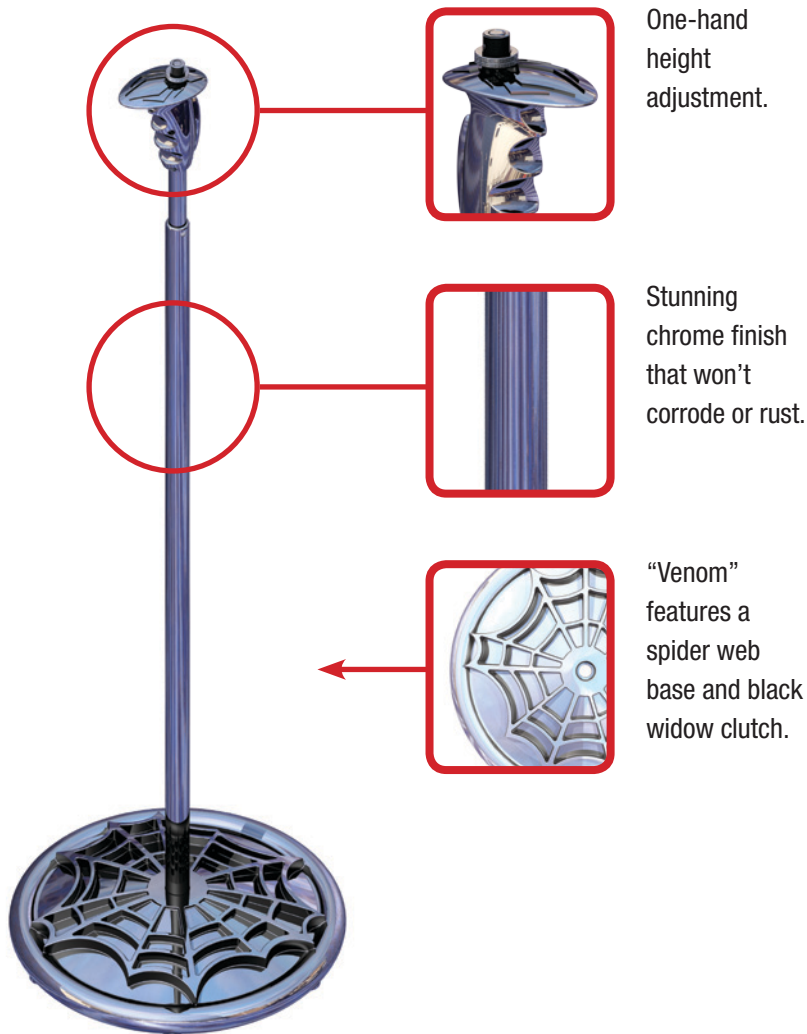

## Stunning and Sturdy

Custom Chrome mic stands feature a gorgeous chrome finish that looks stunning under stage lights. Additionally, the chrome finish means that your Custom Chrome Series mic stand will not rust or corrode as you take it from gig to gig – even after years of use! Custom Chrome Series mic stands are as sturdy as they are stunning!

## What's Your Personality?

The "Venom" Custom Chrome Series mic stand drips with poisonous attitude that is as fatal as it is playful. Featuring a spider web base and a black widow clutch that is extraordinarily ergonomic, "Venom" is one stand whose bite will leave a mark on audiences from all walks of life.

## One-hand Height Adjustment

Ultimate Support invented the one-hand height-adjustable mic stand nearly two decades ago. Custom Chrome Series mic stands feature Ultimate Support's patented one-hand clutch mechanism housed inside fun and ergonomic designs. Simply squeeze the non-slip, die-cast ergonomic clutch to quickly raise or lower your microphone.

## Free Gig Bag Included

Transport your Custom Chrome mic stand to your gigs – and store them after – with the included gig bag. Equipped with an internal pocket for the base, and plenty of room for the mic shaft (and whatever else you'd like to store there), the free gig bag will keep your stand free from blemishes and will ensure that you don't lose any pieces and parts of your mic rig ever again!