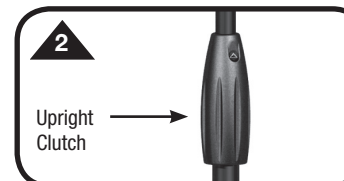

USER INSTRUCTIONS

1 - Casters:
Unlock to move the stand on the smooth, rolling casters. Lock in place (1).

2 - Height Adjustment:
Loosen the upright clutch (2) by turning counterclockwise. Adjust to your desired height. Tighten the clutch by turning clockwise.

3 - Boom Length Adjustment:
Loosen the clutch (3) by turning counterclockwise. Adjust to your desired length. Tighten the clutch by turning clockwise.

4- Boom Positioning:
The boom has 3-way adjustment: front-to-back, up-and-down, and rotationally. Simply loosen the control knob (4), make all three adjustments and tighten snugly.

5- Counterweight & Boom Extension:
For optimum balance, the boom counterweight can be repositioned. Simply unscrew the two halves of the counterweight, position along the boom portion of the stand and tighten. Set boom extension to vertical or hanging straight down (see figure 4, page 2). Securely tighten. Attach microphone.

6 - Cable Management:
Easy-to-use cable management clips are conveniently located in two places along the boom and on the upright portion of the stand. Simply press your mic cable into the clip for a clean look. Gently pull the cable out to remove.