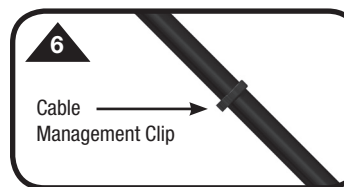

USER INSTRUCTIONS

1 - Casters:
Unlock to move the stand on the smooth, rolling casters. Lock in place (1).

2 - Height Adjustment:
Loosen the upright clutch (2) by turning counterclockwise. Adjust to your desired height. Tighten the clutch by turning clockwise.

3 - Boom Length Adjustment:
Loosen the clutch (3) by turning counterclockwise. Adjust to your desired length. Tighten the clutch by turning clockwise.

4- Boom Positioning:
The boom has 3-way adjustment: front-to-back, up-and-down, and rotationally. Simply loosen the control knob (4), make all three adjustments and tighten snugly.

5- Counterweight & Boom Extension:
For optimum balance, the boom counterweight can be repositioned. Simply unscrew the two halves of the counterweight, position along the boom portion of the stand and tighten. Set boom extension to vertical or hanging straight down (see figure 4, page 2). Securely tighten. Attach microphone.

6 - Cable Management:
Easy-to-use cable management clips are conveniently located in two places along the boom and on the upright portion of the stand. Simply press your mic cable into the clip for a clean look. Gently pull the cable out to remove.