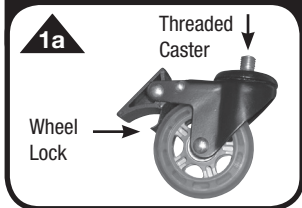

Congratulations on your purchase!

Highly Mobile – With innovative, inline skate-style wheels, the MC-125 glides smoothly along nearly any flat surface with very little effort.

Super Stable Base – The MC-125 offers a large diameter base with locking, rollerblade-style wheels which provide a low center of gravity and extraordinary stability.

Highly Adjustable – The long boom telescopes from 35" - 61" and features a friction-free clutch arm extension while the MC-125's height is adjustable from 51.5" to 82.75".

ASSEMBLY INSTRUCTIONS

STEP 1a - 1b
Attaching Swivel Casters:
Put caster into "Lock" position (1a). Screw all three swivel casters into the threaded corners on the underside of the base (1b). Securely tighten.

STEP 2
Attaching Upright Shaft:
Thread upright assembly securely into the base (2).

STEP 3
Attaching Boom:
Thread the boom portion of the stand onto the top of the upright shaft (3). Securely tighten.

STEP 4
Attaching Boom Extension:
Screw the boom extension onto the threaded end of the main boom portion of the stand (4).