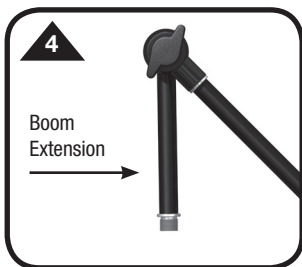

Congratulations on your purchase!

Highly Mobile – With innovative, inline skate-style wheels, the MC-125 glides smoothly along nearly any flat surface with very little effort.

Super Stable Base – The MC-125 offers a large diameter base with locking, rollerblade-style wheels which provide a low center of gravity and extraordinary stability.

Highly Adjustable – The long boom telescopes from 35" - 61" and features a friction-free clutch arm extension while the MC-125's height is adjustable from 51.5" to 82.75".

ASSEMBLY INSTRUCTIONS

STEP 1a - 1b
Attaching Swivel Casters:
Put caster into "Lock" position (1a). Screw all three swivel casters into the threaded corners on the underside of the base (1b). Securely tighten.

STEP 2
Attaching Upright Shaft:
Thread upright assembly securely into the base (2).

STEP 3
Attaching Boom:
Thread the boom portion of the stand onto the top of the upright shaft (3). Securely tighten.

STEP 4
Attaching Boom Extension:
Screw the boom extension onto the threaded end of the main boom portion of the stand (4).