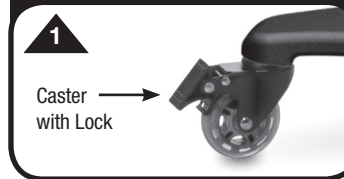

USER INSTRUCTIONS

1 - Casters:
Unlock to move the stand on the smooth, rolling casters. Lock in place (1).

2 - Height Adjustment:
Loosen the upright clutch (2) by turning counterclockwise. Adjust to your desired height. Tighten the clutch by turning clockwise.

3 - Boom Length Adjustment:
Loosen the clutch (3) by turning counterclockwise. Adjust to your desired length. Tighten the clutch by turning clockwise.

4- Boom Positioning:
The boom has 3-way adjustment: front-to-back, up-and-down, and rotationally. Simply loosen the control knob (4), make all three adjustments and tighten snugly.

5- Counterweight & Boom Extension:
For optimum balance, the boom counterweight can be repositioned. Simply unscrew the two halves of the counterweight, position along the boom portion of the stand and tighten. Set boom extension to vertical or hanging straight down (see figure 4, page 2). Securely tighten. Attach microphone.

6 - Cable Management:
Easy-to-use cable management clips are conveniently located in two places along the boom and on the upright portion of the stand. Simply press your mic cable into the clip for a clean look. Gently pull the cable out to remove.