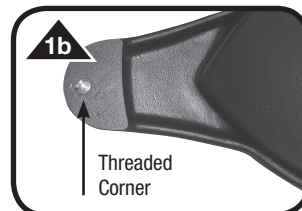

Congratulations on your purchase!

Highly Mobile – With innovative, inline skate-style wheels, the MC-125 glides smoothly along nearly any flat surface with very little effort.

Super Stable Base – The MC-125 offers a large diameter base with locking, rollerblade-style wheels which provide a low center of gravity and extraordinary stability.

Highly Adjustable – The long boom telescopes from 35" - 61" and features a friction-free clutch arm extension while the MC-125's height is adjustable from 51.5" to 82.75".

ASSEMBLY INSTRUCTIONS

STEP 1a - 1b
Attaching Swivel Casters:
Put caster into "Lock" position (1a). Screw all three swivel casters into the threaded corners on the underside of the base (1b). Securely tighten.

STEP 2
Attaching Upright Shaft:
Thread upright assembly securely into the base (2).

STEP 3
Attaching Boom:
Thread the boom portion of the stand onto the top of the upright shaft (3). Securely tighten.

STEP 4
Attaching Boom Extension:
Screw the boom extension onto the threaded end of the main boom portion of the stand (4).