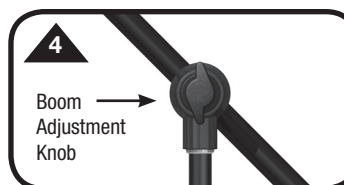

USER INSTRUCTIONS

1 - Casters:
Unlock to move the stand on the smooth, rolling casters. Lock in place (1).

2 - Height Adjustment:
Loosen the upright clutch (2) by turning counterclockwise. Adjust to your desired height. Tighten the clutch by turning clockwise.

3 - Boom Length Adjustment:
Loosen the clutch (3) by turning counterclockwise. Adjust to your desired length. Tighten the clutch by turning clockwise.

4- Boom Positioning:
The boom has 3-way adjustment: front-to-back, up-and-down, and rotationally. Simply loosen the control knob (4), make all three adjustments and tighten snugly.

5- Counterweight & Boom Extension:
For optimum balance, the boom counterweight can be repositioned. Simply unscrew the two halves of the counterweight, position along the boom portion of the stand and tighten. Set boom extension to vertical or hanging straight down (see figure 4, page 2). Securely tighten. Attach microphone.

6 - Cable Management:
Easy-to-use cable management clips are conveniently located in two places along the boom and on the upright portion of the stand. Simply press your mic cable into the clip for a clean look. Gently pull the cable out to remove.