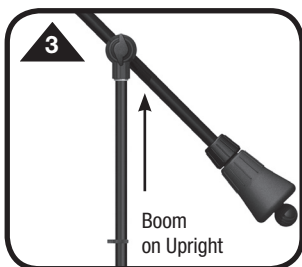

Congratulations on your purchase!

Highly Mobile – With innovative, inline skate-style wheels, the MC-125 glides smoothly along nearly any flat surface with very little effort.

Super Stable Base – The MC-125 offers a large diameter base with locking, rollerblade-style wheels which provide a low center of gravity and extraordinary stability.

Highly Adjustable – The long boom telescopes from 35" - 61" and features a friction-free clutch arm extension while the MC-125's height is adjustable from 51.5" to 82.75".

ASSEMBLY INSTRUCTIONS

STEP 1a - 1b
Attaching Swivel Casters:
Put caster into "Lock" position (1a). Screw all three swivel casters into the threaded corners on the underside of the base (1b). Securely tighten.

STEP 2
Attaching Upright Shaft:
Thread upright assembly securely into the base (2).

STEP 3
Attaching Boom:
Thread the boom portion of the stand onto the top of the upright shaft (3). Securely tighten.

STEP 4
Attaching Boom Extension:
Screw the boom extension onto the threaded end of the main boom portion of the stand (4).