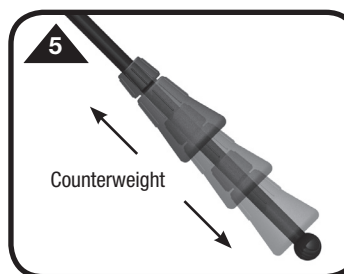

USER INSTRUCTIONS

1 - Casters:
Unlock to move the stand on the smooth, rolling casters. Lock in place (1).

2 - Height Adjustment:
Loosen the upright clutch (2) by turning counterclockwise. Adjust to your desired height. Tighten the clutch by turning clockwise.

3 - Boom Length Adjustment:
Loosen the clutch (3) by turning counterclockwise. Adjust to your desired length. Tighten the clutch by turning clockwise.

4- Boom Positioning:
The boom has 3-way adjustment: front-to-back, up-and-down, and rotationally. Simply loosen the control knob (4), make all three adjustments and tighten snugly.

5- Counterweight & Boom Extension:
For optimum balance, the boom counterweight can be repositioned. Simply unscrew the two halves of the counterweight, position along the boom portion of the stand and tighten. Set boom extension to vertical or hanging straight down (see figure 4, page 2). Securely tighten. Attach microphone.

6 - Cable Management:
Easy-to-use cable management clips are conveniently located in two places along the boom and on the upright portion of the stand. Simply press your mic cable into the clip for a clean look. Gently pull the cable out to remove.