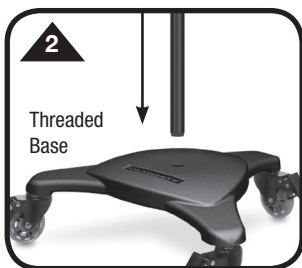

Congratulations on your purchase!

Highly Mobile – With innovative, inline skate-style wheels, the MC-125 glides smoothly along nearly any flat surface with very little effort.

Super Stable Base – The MC-125 offers a large diameter base with locking, rollerblade-style wheels which provide a low center of gravity and extraordinary stability.

Highly Adjustable – The long boom telescopes from 35" - 61" and features a friction-free clutch arm extension while the MC-125's height is adjustable from 51.5" to 82.75".

ASSEMBLY INSTRUCTIONS

STEP 1a - 1b
Attaching Swivel Casters:
Put caster into "Lock" position (1a). Screw all three swivel casters into the threaded corners on the underside of the base (1b). Securely tighten.

STEP 2
Attaching Upright Shaft:
Thread upright assembly securely into the base (2).

STEP 3
Attaching Boom:
Thread the boom portion of the stand onto the top of the upright shaft (3). Securely tighten.

STEP 4
Attaching Boom Extension:
Screw the boom extension onto the threaded end of the main boom portion of the stand (4).