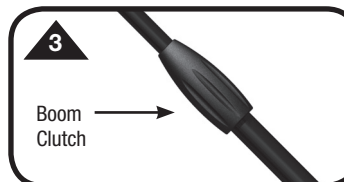

USER INSTRUCTIONS

1 - Casters:
Unlock to move the stand on the smooth, rolling casters. Lock in place (1).

2 - Height Adjustment:
Loosen the upright clutch (2) by turning counterclockwise. Adjust to your desired height. Tighten the clutch by turning clockwise.

3 - Boom Length Adjustment:
Loosen the clutch (3) by turning counterclockwise. Adjust to your desired length. Tighten the clutch by turning clockwise.

4- Boom Positioning:
The boom has 3-way adjustment: front-to-back, up-and-down, and rotationally. Simply loosen the control knob (4), make all three adjustments and tighten snugly.

5- Counterweight & Boom Extension:
For optimum balance, the boom counterweight can be repositioned. Simply unscrew the two halves of the counterweight, position along the boom portion of the stand and tighten. Set boom extension to vertical or hanging straight down (see figure 4, page 2). Securely tighten. Attach microphone.

6 - Cable Management:
Easy-to-use cable management clips are conveniently located in two places along the boom and on the upright portion of the stand. Simply press your mic cable into the clip for a clean look. Gently pull the cable out to remove.