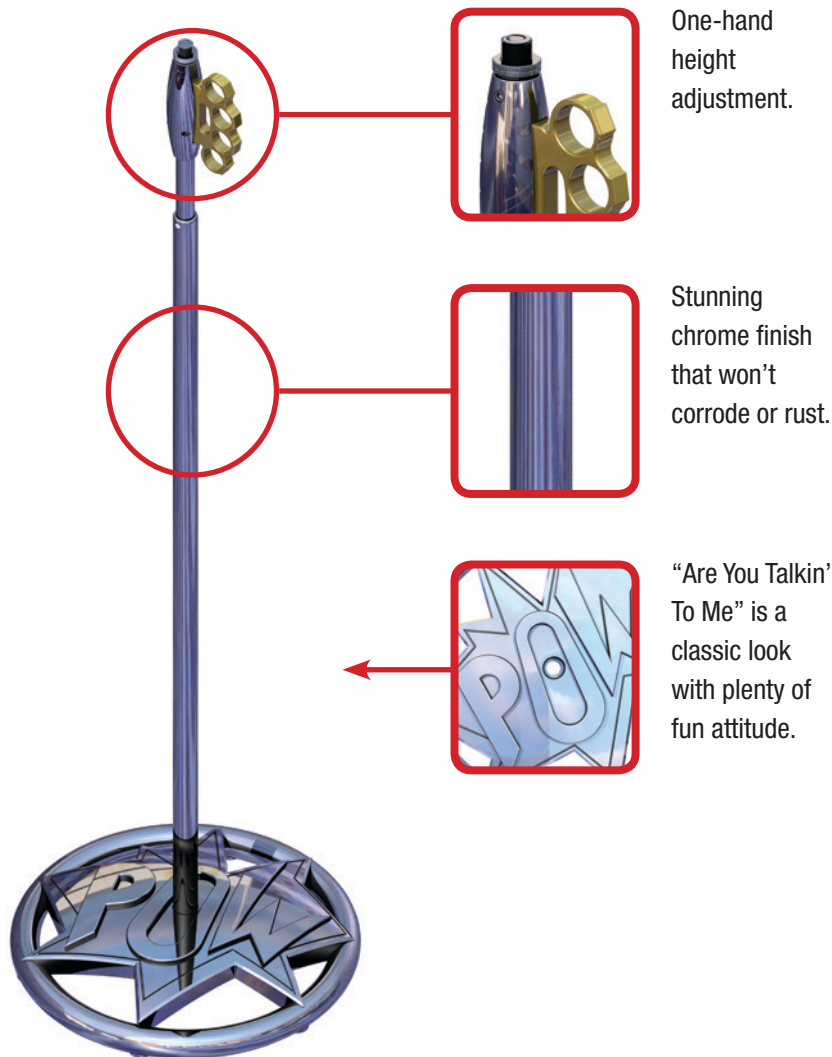

"ARE YOU TALKIN' TO ME?"

Custom Chrome Series Microphone Stand with One-hand Height Adjustment and Free Gig Bag – Comic Book-style "POW" Base with Brass Knuckle Clutch

Stunning and Sturdy

Custom Chrome mic stands feature a gorgeous chrome finish that looks stunning under stage lights. Additionally, the chrome finish means that your Custom Chrome Series mic stand will not rust or corrode as you take it from gig to gig – even after years of use! Custom Chrome Series mic stands are as sturdy as they are stunning!

What's Your Personality?

The "Are You Talkin' To Me?" Custom Chrome Series mic stand is a classic look that portrays attitude, toughness, and fun. Punch up your performance, and give the crowd a knock out show with this Custom Chrome mic stand, which proves that hand-to-hand combat with a microphone never looked so good.

One-hand Height Adjustment

Ultimate Support invented the one-hand height-adjustable mic stand nearly two decades ago. Custom Chrome Series mic stands feature Ultimate Support's patented one-hand clutch mechanism housed inside fun and ergonomic designs. Simply squeeze the non-slip, die-cast ergonomic clutch to quickly raise or lower your microphone.

Free Gig Bag Included

Transport your Custom Chrome mic stand to your gigs – and store them after – with the included gig bag. Equipped with an internal pocket for the base, and plenty of room for the mic shaft (and whatever else you'd like to store there), the free gig bag will keep your stand free from blemishes and will ensure that you don't lose any pieces and parts of your mic rig ever again!