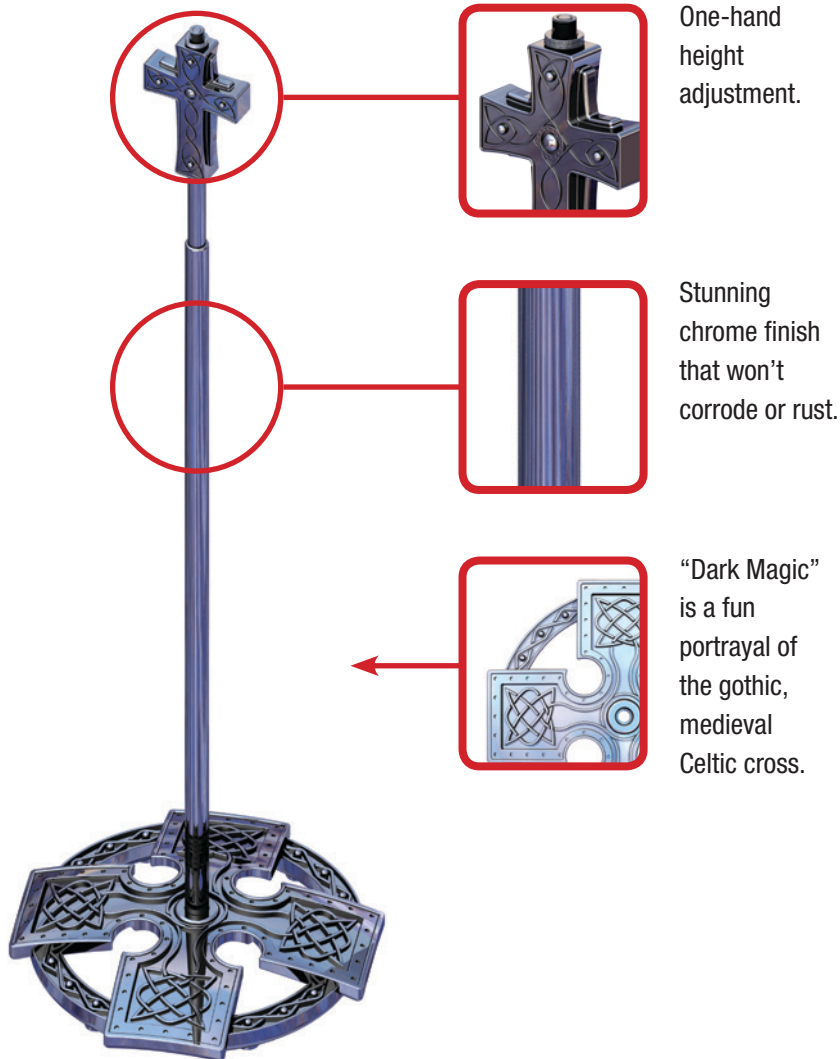

"DARK MAGIC"

Custom Chrome Series Microphone Stand with One-hand Height Adjustment and Free Gig Bag – Celtic Cross Theme

Stunning and Sturdy

Custom Chrome mic stands feature a gorgeous chrome finish that looks stunning under stage lights. Additionally, the chrome finish means that your Custom Chrome Series mic stand will not rust or corrode as you take it from gig to gig – even after years of use! Custom Chrome Series mic stands are as sturdy as they are stunning!

What's Your Personality?

The "Dark Magic" Custom Chrome Series mic stand is a Celtic cross theme that originated in gothic, medieval art and architecture. Now appearing in jewelry, T-shirts, tattoos, coffee cups and other retail items, this theme is a symbol for pockets of today's most prolific popular culture centers including music and other forms of art.

One-hand Height Adjustment

Ultimate Support invented the one-hand height-adjustable mic stand nearly two decades ago. Custom Chrome Series mics stands feature Ultimate Support's patented one-hand clutch mechanism housed inside fun and ergonomic designs. Simply squeeze the non-slip, die-cast ergonomic clutch to quickly raise or lower your microphone.

Free Gig Bag Included

Transport your Custom Chrome mic stand to your gigs – and store them after – with the included gig bag. Equipped with an internal pocket for the base, and plenty of room for the mic shaft (and whatever else you'd like to store there), the free gig bag will keep your stand free from blemishes and will ensure that you don't lose any pieces and parts of your mic rig ever again!