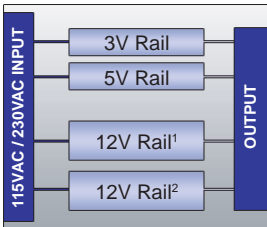

Modular Cabling Technology

What is Dual Rail Technology?

- Better Power Distribution - Dual Rail Technology distributes power to components that require it the most.
- Dedicated CPU Rail - Dedicated 12V Rail for the 2x2 Motherboard Connector
- More power where you need it...

750 Watt ATX Power Supply - Titanium

Part #: ULT40122
UPC#: 022769401225
Weight: 6 lbs. Dimensions: 8x4x7"

750 Watt ATX Power Supply - Titanium w/ UV Side

Part #: ULT40121
UPC#: 022769401218
Weight: 6 lbs. Dimensions: 8x4x7"