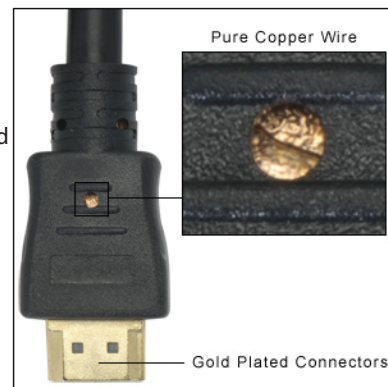

ULTRA

HDMI 1080 HDTV Cables

HDMI HDTV Cable - Black/Gold

You can depend on Ultra for the industry's the finest HDMI 1080 cables. This cable delivers the ultimate performance for the highest resolution HDTV reception. No other product can match the quality and reliability of an Ultra HDMI 1080 cable. Although many HDMI 1080 cables look alike, there's more to a cable than meets the eye. An inferior cable can distort reception or fail unexpectedly, leaving you without a reliable signal. Every Ultra HDMI 1080 cable undergoes rigorous testing to ensure that it exceeds the strictest standards. As a result, you'll be able to enjoy peerless HDMI 1080 performance without having to worry about cable failure. For worry-free cable performance, choose Ultra's HDMI 1080 cables.

Specifications

- Length: 6ft, 10ft, 16ft
- Connectors: Male/Male & Male/DVI-Male
- Material: Connectors- 24k Gold, Wiring - Copper
- Sheilding: Triple Layer
- HDCP: Fully Compliant
- HDMI Spec: 1.2

Male/DVI-Male-HDTV Cable

Male/Male HDTV Cable

Product Description:

- HDMI 10-Foot Male/DVI-Male HDTV Cable
- HDMI 10-Foot Male/Male HDTV Cable
- HDMI 16-Foot Male/DVI-Male HDTV Cable
- HDMI 16-Foot Male/Male HDTV Cable
- HDMI 6-Foot Male/DVI-Male HDTV Cable
- HDMI 6-Foot Male/Male HDTV Cable

Features

- 24K Gold plated connectors
- HDMI 19-Pins Specification
- Supports multiple audio formats, from stereo to multi channel sound
- Suitable for use in HDTV, Home Theatre, game consoles and projector based applications
- Fully HDCP Compliant to provide the highest level of signal quality