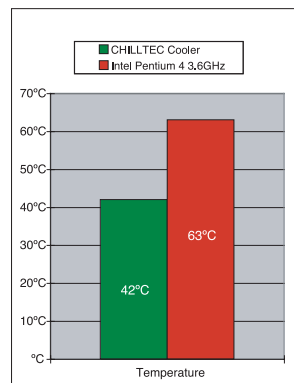

ChillTec Thermo Electric Cooler

Part #: ULT33186

UPC#: 022769331867

Weight: 4.1 lb. Dimensions: 5.1x5.9x4.1"

ULTRA

1-800-830-0051

www.ultraproducts.com

ULTRA