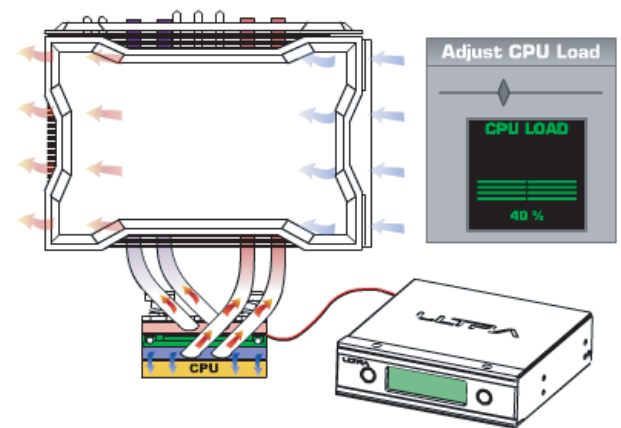

ChillTec Thermo Electric Cooler

Part #: ULT33186

UPC#: 022769331867

Weight: 4.1 lb. Dimensions: 5.1x5.9x4.1"

ULTRA

1-800-830-0051

www.ultraproducts.com

ULTRA