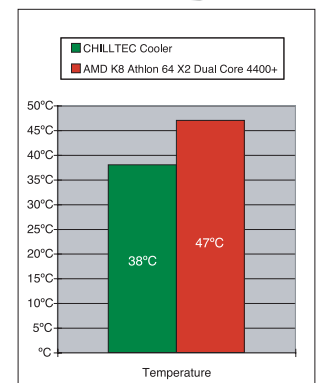

ChillTec Thermo Electric Cooler

Part #: ULT33186

UPC#: 022769331867

Weight: 4.1 lb. Dimensions: 5.1x5.9x4.1"

ULTRA

1-800-830-0051

www.ultraproducts.com

ULTRA