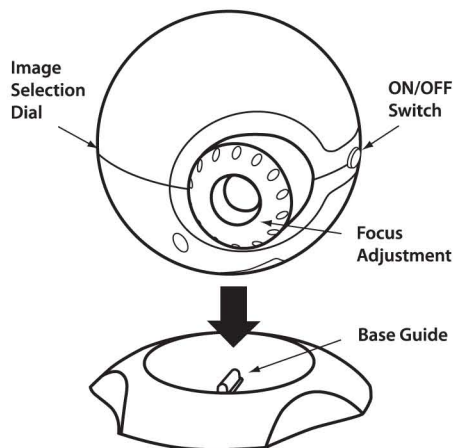

### BATTERY INSTALLATION

Tool required - Small Phillips head screwdriver

1. Using a Phillips head screwdriver, remove the battery cover as shown.
2. Insert 4 "AA" batteries as indicated in the battery compartment and replace cover.

### SET UP AND OPERATION

1. Use the product in a room with a smooth white wall or ceiling.
2. Place the projector unit in the base, aligning it with the base guide as shown. You can now position the projector unit at the desired angle.
3. The projector should be about three to five feet from the projection surface.
4. Focus as needed turning by the Focus Adjustment.
5. Rotate Image Selection Dial to select image.