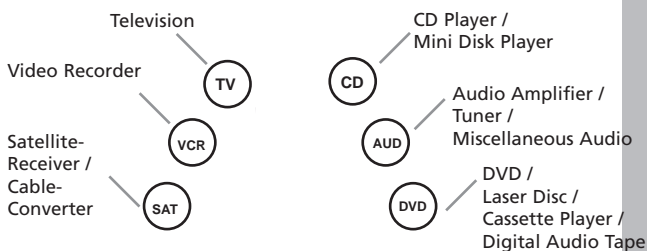

- If your device does not respond, follow steps 1 through 5 with each code listed for your brand. If none of the codes listed for your brand operate your device, then try the Search Method described on page 7, even if your brand is not listed at all.
- Some codes are quite similar. If your device does not respond or is not functioning properly with one of the codes, try another code listed under your brand.
- If the original remote control from your Video Recorder did not have a Power key, press PLAY instead of POWER during step 5.
- To set up your other devices, follow the same instructions above, only press the appropriate device key during step 2.
- Remember to press the correct device key before operating your device. Only one device (CD, amplifier, cassette etc.) can be assigned to a device key. If your original remote operates more than one device (for example; a receiver, CD player and cassette player in one remote), you need to set up each device separately.
- Write your code in the boxes provided in the battery compartment and on page 8, for quick, easy reference.

Devices can be found under the following keys:

To set up a second TV, VCR, SAT, CD, AUD or DVD see page 9.