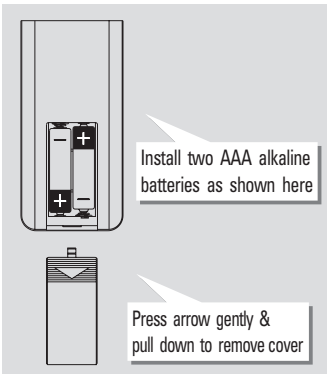

Please program it for your TV by following the instructions shown below.

Batteries

The remote control uses AAA batteries. Please be sure to match the batteries with the (+) and (-) markings inside the battery compartment during installation.

STEP1 Turn on your TV manually.

***Tip:** If you have RCA TV, don't turn on the TV.

STEP2 Press [TV] and [MUTE] buttons simultaneously until the red light is on.

STEP3 Point the remote control toward the TV and enter the three-digit code from the code table. If there is more than one code number assigned to your TV brand, try one code number at a time until the TV turns off right after you entered the number.