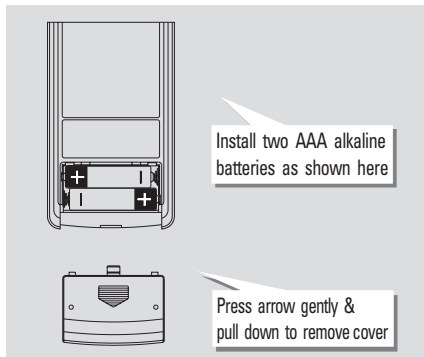

Programming your remote control

Setup for your cable box

No setup is required. The remote control is preprogrammed to operate your cable box.

Setup for your TV

Find your TV brand and its three-digit code on the back of this manual. If the TV brand is not listed, please use the **Searching Method** in **STEP3**.

STEP1 Turn on your TV manually.

*Tip: If you have RCA TV, don't turn on the TV.

STEP2 Press [TV POWER] and [MUTE] buttons simultaneously until the red light is on.

STEP3 Point the remote control toward the TV and enter the three-digit code from the code table. If there is more than one code number assigned to your TV brand, try one code number at a time until the TV turns off right after you entered the number.

Searching Method

Press [CH +] button and hold until the TV turns off. As soon as the TV turns off, release [CH+] button.

*Tip: You can confirm the power off and on by pressing [MUTE] button.

STEP4 Press [TV POWER] button to store the three-digit code.

*Tip: Red light will blink twice.

Three-digit code :

Set-up for your VOLUME control

The remote control is preprogrammed to control VOLUME and MUTE functions through your TV. To switch VOLUME and MUTE functions to your Cable Box:

STEP1 Press [CATV POWER] and [MUTE] buttons simultaneously until red light is on.

STEP2 Press [VOLUME +] button.

STEP3 Press [CATV POWER] button.
To return to the TV's VOLUME, press [TV POWER] button.

*Tip: Red light will blink twice.

Set-up for advanced functions

A. To turn on your TV and Cable at the same time with [CATV POWER] button:

STEP1 Press [CATV POWER] and [0] buttons simultaneously until the red light is on.

STEP2 Press [CH +] button.

*Tip: Red light will blink twice.

The [CATV POWER] button sends out the TV and CABLE power commands if you press the [CATV POWER] button.

To return to the original function, press the [CH-] button in the **STEP2**.

B. Recalling the TV Three-digit code :

STEP1 Press [TV POWER] and [MUTE] buttons simultaneously until the red light is on.

STEP2 Press [VOLUME -] button.

The red light will blink a number of times indicating the number of each digit of the code. Each digit is separated by one second interval of red light being off.

*Tip: One blink, three blinks and 10 blinks, indicates the code number 130.

Helpful hints

Set-up for your Cable Box

The remote control is preprogrammed to control your cable box. If it does not work properly, please set-up the right code by using the three-digit code or searching method.

If you have a TV with a remote control, we recommend that you plug its power cord directly into a wall outlet if available (your cable installer may select an alternate setup).

Operation

If red light does not blink when you press keys the operation is intermittent:

Make sure the batteries are inserted correctly. Replace old batteries with two new AAA batteries. Please do not mix old batteries with new ones.