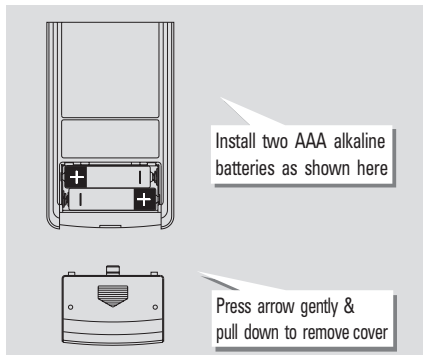

Programming your remote control

Setup for your cable box

No setup is required. The remote control is preprogrammed to operate your cable box.

Setup for your TV

Find your TV brand and its three-digit code on the back of this manual. If the TV brand is not listed, please use the **Searching Method** in **STEP3**.

STEP1 Turn on your TV manually.

*Tip: If you have RCA TV, don't turn on the TV.

STEP2 Press [TV] and [MUTE] buttons simultaneously until the red light is on.

STEP3 Point the remote control toward the TV and enter the three-digit code from the code table. If there is more than one code number assigned to your TV brand, try one code number at a time until the TV turns off right after you entered the number.

Searching Method

Press [CH +] button and hold until the TV turns off. As soon as the TV turns off, release [CH+] button.

*Tip: You can confirm the power off and on by pressing [MUTE] button.

STEP4 Press [TV] button to store the three-digit code.

*Tip: Red light will blink twice.

Three-digit code :

Set-up for your VOLUME control

The remote control is preprogrammed to control VOLUME and MUTE functions through your TV. To switch VOLUME and MUTE functions to your Cable Box:

STEP1 Press [CATV] and [MUTE] buttons simultaneously until red light is on.

STEP2 Press [VOLUME +] button.

STEP3 Press [CATV] button.
To return to the TV's VOLUME press [TV] button.

*Tip: Red light will blink twice.

Set-up for advanced functions

A. To turn on your TV and Cable at the same time with [CATV] button:

STEP1 Press [CATV] and [0] buttons simultaneously until the red light is on.

STEP2 Press [CH +] button.

*Tip: Red light will blink twice.

The [CATV] button sends out the TV and CABLE power commands if you press the [CATV] button.

To return to the original function, press the [CH-] button in the **STEP2**.

B. Recalling the TV Three Digit code :

STEP1 Press [TV] and [MUTE] buttons simultaneously until the red light is on.

STEP2 Press [VOLUME -] button.

The red light will blink a number of times indicating the number of each digit of the code. Each digit is separated by one second interval of red light being off.

*Tip: One blink, three blinks and 10 blinks, indicates the code number 130.

Helpful hints

Set-up for your Cable Box

The remote control is preprogrammed to control your cable box. If it does not work properly, please set-up the right code by using the three-digit code or searching method.

If you have a TV with a remote control, we recommend that you plug its power cord directly into a wall outlet if available (your cable installer may select an alternate setup)

Operation

If red light does not blink when you press keys the operation is intermittent:

Make sure the batteries are inserted correctly. Replace old batteries with two new AAA batteries. Please do not mix old batteries with new ones.