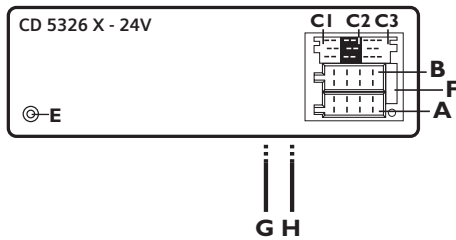

RDS Tuner & CD/MP3/WMA Player

CD 5326 X - 24V

Technical Information

Connections

- A: Car Interface
- B: Speakers
- C1:
- C2: RC3 interface (SWRC-In)
- C3: CD/MP3 Changer In/Aux In
- D:
- E: Aerial Plug (ISO)
- F: Fuse
- G: Remote Control
- H: Telephone Mute (Fly Lead, pink)

Item Number

CD 5326 X - 24V

EAN Code

4025515255567

Product Design

- Black Finish
- Switchable Illumination Color

Tuner

- RDS Tuner
- FM with RDS Traffic, News
- MW, LW
- RDS PTY-Weather
- TA EON
- RDS Clock
- Preset Buttons: 10 FM, 5 FM AST, 5 MW, 5 MW AST, 5 LW

CD Player

- Scan/RandomTracks
- Previous/Next
- Fast Forward/Fast Rewind
- CD-R/CD-RW
- CD-Multisession

MP3/WMA Player

- Max. 50 Directories per CD
- Max. 300 Tracks per CD
- ID3 Tag (Version 1 & 2)
- Max. 30 Characters per Name
- Bit Rate: 8-320 kbps
- Sampling Frequency: 8 – 48 kHz
- MP3 Decoding MPEG 1/2 Layer 3
- MP3 Decompression: 8 to 320 kbps
- WMA version 9 or lower
  (Protected WMA formats may not be supported)

Internal Amplifier

- Max. Power: 4 x 35 Watts
- RMS Power: 4 x 19 Watts
- Aux In
- Bass Boost
- 6 Sound Presets
  (Jazz/Pop/Vocal/Flat/Classic/Rock)
- Volume Mute

General

- Telephone Mute
- Mounting angle: +30° / -10°
- Dimensions (w x h x d):
  180 x 50 x 150 mm

Options

- Speakers
- 6 Disc DVD or CD (MP3/WMA) Changer
- Programmable Remote Control
- USB Adaptor
- iPod® Adaptor

iPod® is a registered trademark of Apple Computer

www.VDODayton.com

VDO dayton

Download from www.Somanuals.com. All Manuals Search And Download.