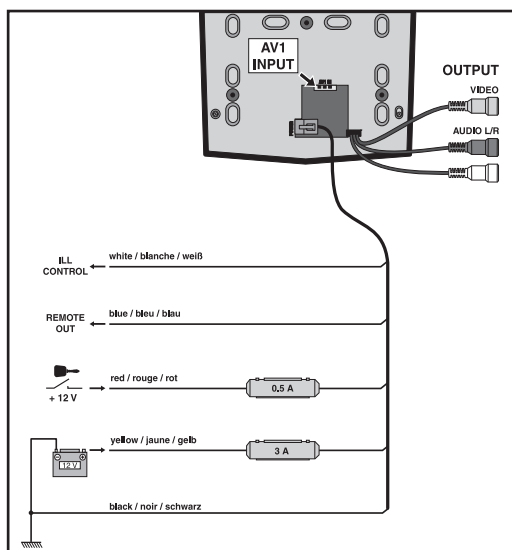

Connections

www.vdodayton.com

Car Multimedia Systems.

VDO dayton

VDO Dayton. The Car Brand.

Download from www.sevcard.com - Free File Search And Download.