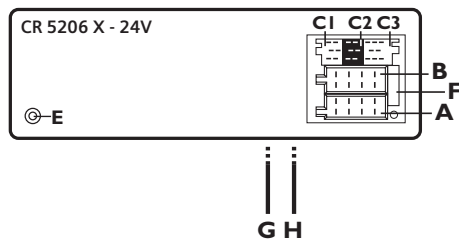

RDS Tuner & Cassette Player

CR 5206 X - 24V

Technical Information

Connections

- A: Car Interface
- B: Speakers
- C1:
- C2: RC3 interface (SWRC-In)
- C3: CD/MP3 Changer In/Aux In
- D:
- E: Aerial Plug (ISO)
- F: Fuse
- G: Remote Control
- H: Telephone Mute (Fly Lead, pink)

Item Number

CR 5206 X - 24V

EAN Code

4025515255635

Product Design

- Black Finish
- Switchable Illumination Color

Tuner

- RDS Tuner
- FM with RDS Traffic, News
- MW, LW
- RDS PTY-Weather
- TA EON
- RDS Clock
- Preset Buttons: 10 FM, 5 FM AST, 5 MW, 5 MW AST, 5 LW

Cassette Player

- Autoreverse
- Tape In/Out Buttons (Flush Buttons)
- Fast Forward
- Fast Rewind
- Reverse
- Eject
- Auto Playback

Internal Amplifier

- Max. Power: 4 x 35 Watts
- RMS Power: 4 x 19 Watts
- Aux In
- Bass Boost
- 6 Sound Presets (Jazz/Pop/Vocal/Flat/Classic/Rock)
- Volume Mute

General

- Telephone Mute
- Mounting angle: +30° / -10°
- Dimensions (w x h x d): 180 x 50 x 150 mm

Options

- Speakers
- 6 Disc DVD or CD (MP3/WMA) Changer
- Programmable Remote Control
- USB Adaptor
- iPod® Adaptor

iPod® is a registered trademark of Apple Computer

www.VDODayton.com

VDO dayton

Download from www.Somanuals.com. All Manuals Search And Download.