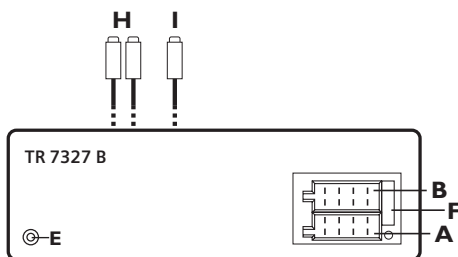

RDS Tuner & MP3/WMA/OGG Player with Bluetooth®, USB & SD/MMC TR 7327 B

Technical Information

USB Host, SD/MMC Card Slot and Aux in
on the front

Connections

- A: Car interface
- B: Speakers
- E: Aerial plug (DIN)
- F: Fuse
- G: Aux in (Front Jack)
- H: Preamp out
- I: Extension cable for portable music player

Item Number

TR 7327 B

EAN Code

4025515253747

Product Design

- Dark metallic gray
- Orange illumination

Tuner

- RDS Tuner
- FM with AF, AST
- MW with AST
- RDS PTY with News
- TA EON
- RDS Clock
- 6 preset buttons
- FM (12+6AST), MW (6+6AST), LW (6)

MP3/WMA/OGG Decoder

- Decodes MP3/WMA/OGG music with ID3/WMA/Vorbis Tags
- Scan/Random/Repeat Tracks
- Previous/Next
- Fast Rewind/Fast Forward

SD/MMC Card Slot

- Supports SD memory card v1.01
- Supports MMC system v3.31
- Supports SD card with up to 2GB
- Supports MMC card with up to 2GB
- Supports music in MP3/WMA/OGG formats

USB Host

- Supports USB v1.1 specifications
- Supports most storage media and music player with up to 2GB of memory
- Support playability of music recorded in MP3/WMA/OGG formats
- USB HD is not supported (current consumption max. 350mA)

Bluetooth®

- Supports Bluetooth® v1.2 specifications
- Supports Headset Profile
- Supports Hands-Free Profile
- Compatible with the most mobile phones Music Streaming via A2DP

Internal Amplifier

- Max. Power: 4 x 40 Watts
- RMS Power: 4 x 22 Watts
- Aux in (Front 3.5 Jack)
- 4 sound presets (Classic, Rock, Pop, Flat)
- Volume mute

Preamp Out

- 2V Preamp out

General

- Quiescent current: $\leq 3\text{mA}$
- Max current : 2A
- Mounting angle: $+30^\circ / -10^\circ$
- Dimensions (w x h x d) 178 x 50 x 160 mm

Package Content

- Head unit
- Front unit carrying case
- Remote control
- User manual

Options

- Speakers
- Amplifier

The Bluetooth® word mark and logos are owned by the Bluetooth® SIG, Inc. and any use of such marks by VDO Dayton is under licence

www.VDODayton.com

VDO dayton

Download from www.Somanuals.com. All Manuals Search And Download.