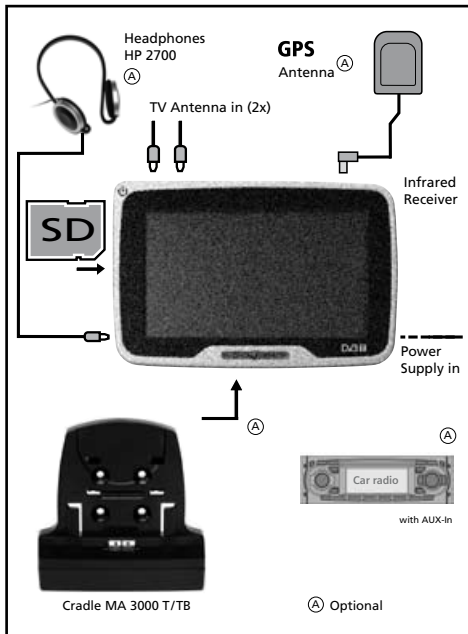

Interfaces

¹ DVB-T reception may be limited in some regions

² Except destination input

³ The GPS signal may be blocked by heated windscreens or tinted windscreens with a vacuum-metallised surface. In this case, you might need the external GPS Antenna.

⁴ Active Cradle MA 3000 T/TB necessary.

Windows® is a registered trademark of the Microsoft® Corporation.

The Bluetooth® word mark and logos are owned by Bluetooth® SIG, Inc. and any use of such marks by VDO Dayton is under licence. Software downloads available regularly at www.vdodayton.com

www.vdodayton.com