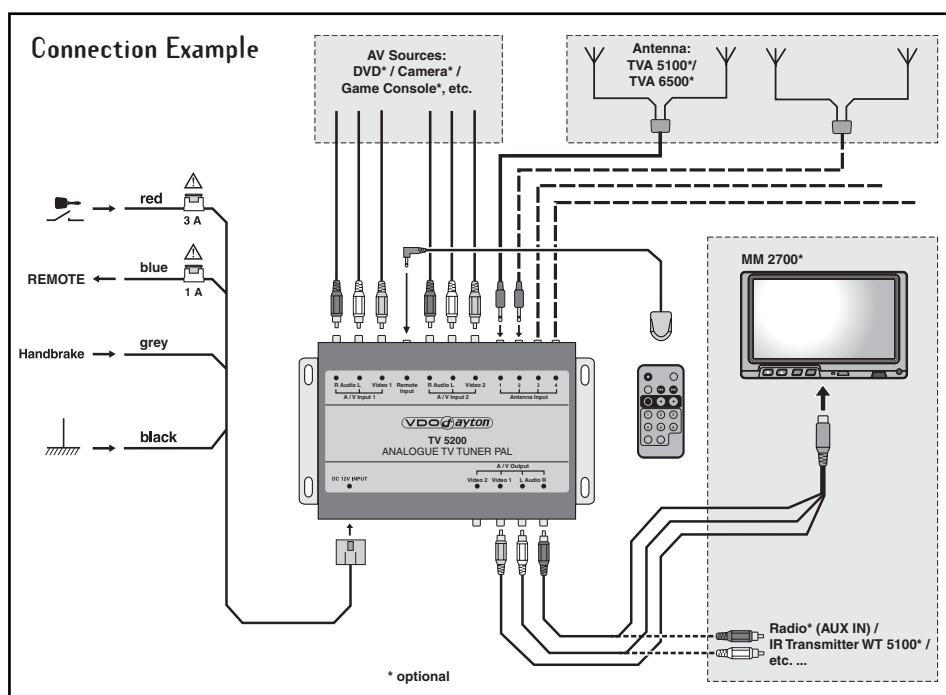

Various Input Connection Possibilities

2 additional AV sources can be connected to the TV 5200. By plugging i.e. a DVD Player (DV 6200) and a Game Console to the standard RCA/Cinch-Connectors, TV 5200 becomes the center of your Entertainment System.

Its compact and flat design allows the installation as „hide-away-unit“ in many places of your car.

Plug & Play module

TV 5200 is an independent module and can be used „stand-alone“ (e.g. with the 7" Entertainment Monitor MM 2700) as well as in combination with Navigation Systems.

OSD Language

English

Analogue TV Tuner (PAL) TV 5200

Technical Information

Technical Data

- Dimensions (W x H x D):
170 x 30 x 130 mm
- Weight: 600g
- Operating Voltage: 12 V DC
- Power Consumption: < 7 mA (Standby)
< 3 A (Operation)
- Operating temperature range:
-20 °C ~ +75 °C
- Storage temperature range:
-30 °C ~ +85 °C
- TV Standards: B, G, D, K, I
- Frequency Range: VHF / UHF
- Antenna RF Input Impedance: 75 Ohms
- Antenna Connector: 3.5mm mini-jack
- Audio- and Video-Connector type:
RCA/Cinch

Package content

- TV Tuner hide-away box
- Power Cable
- Infrared Remote Control
- Infrared Receiver (cable length 5m)
- Mounting brackets and -screws
- Instruction for Use

www.VDODayton.com

VDO dayton

Download from www.Somanuals.com. All Manuals Search And Download.