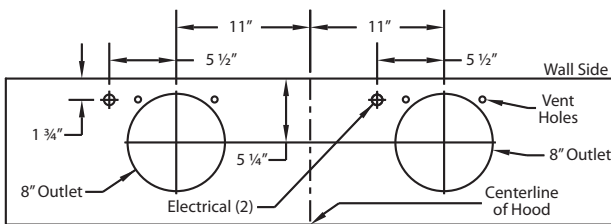

Connection Diagram (42" - 48")

900 CFM B200 Dual & B100 Single Blower (Top View)

VP562 Transition (Optional) For B300 (B200 Dual Blower & B100 Single Blower)

Connection Diagram (48")

1200 CFM Double B200 Dual Blowers (Top View)

VP563 Transition (Optional) For B400 (Double B200 Dual Blowers)

VP562/VP563 transition centers outlet over top of hood

Recommended Mounting Height*

*Exceeding recommended mounting height may compromise performance.