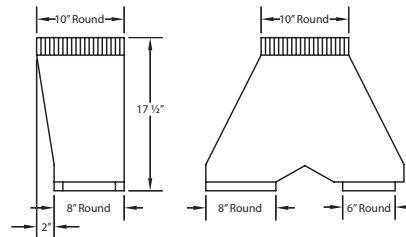

VentA Hood® RETRO STYLE UNDER CABINET RANGEHOOD SPECIFICATIONS

CLH9 Halogen lights only.

CLH9

Connection Diagram (30" - 48" Widths)

300 CFM B100 Single Blower (Top View)

600 CFM B200 Dual Blower (Top View)

Connection Diagram (42" - 48")

900 CFM B200 Dual & B100 Single Blower (Top View)

VP562 Transition (Optional) For B300 (B200 Dual Blower & B100 Single Blower)

Connection Diagram (48")

1200 CFM Double B200 Dual Blowers (Top View)

Electrical/Mechanical Specifications For Blower Units

Model	Volts	Amps*	RPM	CFM SP@0.0"	Equivalent CFM#	CFM SP@0.1"	CFM SP@0.2"	CFM SP@0.3"	Minimum Round Duct Size	Square Inches
B100 Single	115	1.7	1550	300	450	286	270	240	6" (or equivalent)	28
B200 Dual	115	3.4	1550	600	900	572	540	480	8" (or equivalent)	50