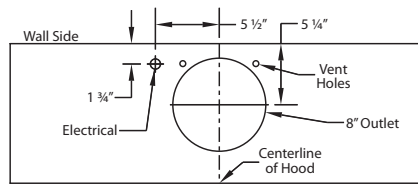

VentA Hood® RETRO STYLE UNDER CABINET RANGEHOOD SPECIFICATIONS

CLH9 Halogen lights only.

CLH9

Connection Diagram (30" - 48" Widths)

300 CFM B100 Single Blower (Top View)

600 CFM B200 Dual Blower (Top View)

Connection Diagram (42" - 48")

900 CFM B200 Dual & B100 Single Blower (Top View)

VP562 Transition (Optional) For B300 (B200 Dual Blower & B100 Single Blower)

Connection Diagram (48")

1200 CFM Double B200 Dual Blowers (Top View)