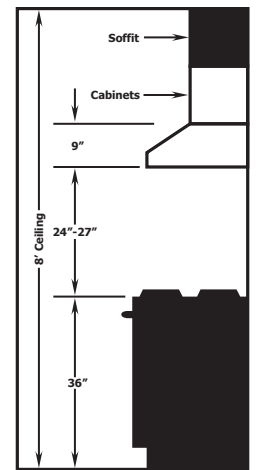

VentA Hood® RETRO STYLE UNDER CABINET RANGEHOOD SPECIFICATIONS

CLH9 Halogen lights only.

CLH9

Connection Diagram (30" - 48" Widths)

300 CFM B100 Single Blower (Top View)

600 CFM B200 Dual Blower (Top View)

Connection Diagram (42" - 48")

900 CFM B200 Dual & B100 Single Blower (Top View)

VP562 Transition (Optional) For B300 (B200 Dual Blower & B100 Single Blower)

Connection Diagram (48")

1200 CFM Double B200 Dual Blowers (Top View)

VP563 Transition (Optional) For B400 (Double B200 Dual Blowers)

VP562/VP563 transition centers outlet over top of hood

Recommended Mounting Height*

*Exceeding recommended mounting height may compromise performance.

Electrical/Mechanical Specifications For Blower Units

Model	Volts	Amps*	RPM	CFM SP@0.0"	Equivalent CFM#	CFM SP@0.1"	CFM SP@0.2"	CFM SP@0.3"	Minimum Round Duct Size	Square Inches
B100 Single	115	1.7	1550	300	450	286	270	240	6" (or equivalent)	28
B200 Dual	115	3.4	1550	600	900	572	540	480	8" (or equivalent)	50