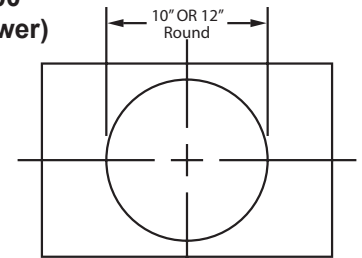

VP562/VP563 transition centers outlet over top of hood