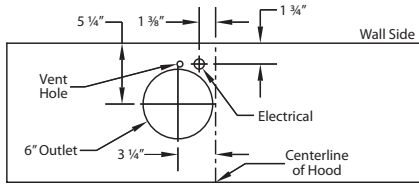

VentA Hood® RETRO STYLE UNDER CABINET RANGEHOOD SPECIFICATIONS

CLH9 Halogen lights only.

CLH9

Connection Diagram (30" - 48" Widths)

300 CFM B100 Single Blower (Top View)

600 CFM B200 Dual Blower (Top View)

Connection Diagram (42" - 48")

900 CFM B200 Dual & B100 Single Blower (Top View)

VP562 Transition (Optional) For B300 (B200 Dual Blower & B100 Single Blower)

Connection Diagram (48")

1200 CFM Double B200 Dual Blowers (Top View)