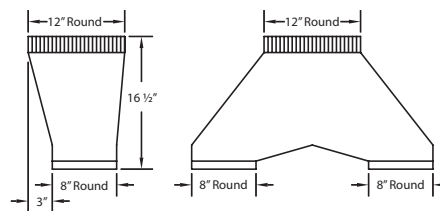

VentA Hood® RETRO STYLE UNDER CABINET RANGEHOOD SPECIFICATIONS

CLH9 Halogen lights only.

CLH9

Connection Diagram (30" - 48" Widths)

300 CFM B100 Single Blower (Top View)

600 CFM B200 Dual Blower (Top View)

Connection Diagram (42" - 48")

900 CFM B200 Dual & B100 Single Blower (Top View)

VP562 Transition (Optional) For B300 (B200 Dual Blower & B100 Single Blower)

Connection Diagram (48")

1200 CFM Double B200 Dual Blowers (Top View)

VP563 Transition (Optional) For B400 (Double B200 Dual Blowers)

VP562/VP563 transition centers outlet over top of hood

Recommended Mounting Height*

*Exceeding recommended mounting height may compromise performance.

Electrical/Mechanical Specifications For Blower Units

Model	Volts	Amps*	RPM	CFM SP@0.0"	Equivalent CFM#	CFM SP@0.1"	CFM SP@0.2"	CFM SP@0.3"	Minimum Round Duct Size	Square Inches
B100 Single	115	1.7	1550	300	450	286	270	240	6" (or equivalent)	28
B200 Dual	115	3.4	1550	600	900	572	540	480	8" (or equivalent)	50