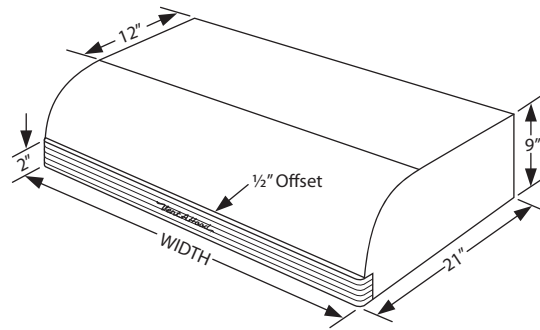

VentA Hood® RETRO STYLE UNDER CABINET RANGEHOOD SPECIFICATIONS

CLH9 Halogen lights only.

CLH9

Connection Diagram (30" - 48" Widths)

300 CFM B100 Single Blower (Top View)

600 CFM B200 Dual Blower (Top View)

Connection Diagram (42" - 48")

900 CFM B200 Dual & B100 Single Blower (Top View)

VP562 Transition (Optional) For B300 (B200 Dual Blower & B100 Single Blower)

Connection Diagram (48")

1200 CFM Double B200 Dual Blowers (Top View)