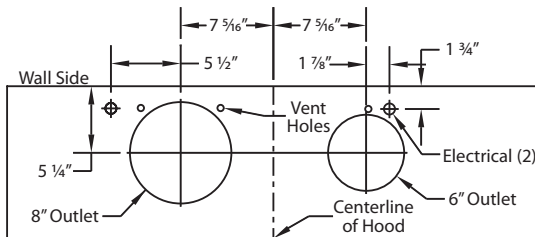

VentA Hood® RETRO STYLE UNDER CABINET RANGEHOOD SPECIFICATIONS

CLH9 Halogen lights only.

CLH9

Connection Diagram (30" - 48" Widths)

300 CFM B100 Single Blower (Top View)

600 CFM B200 Dual Blower (Top View)

Connection Diagram (42" - 48")

900 CFM B200 Dual & B100 Single Blower (Top View)

VP562 Transition (Optional) For B300 (B200 Dual Blower & B100 Single Blower)

Connection Diagram (48")

1200 CFM Double B200 Dual Blowers (Top View)