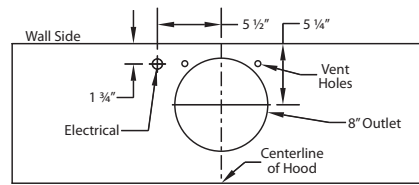

Vent-A-Hood® UNDER CABINET RANGE HOOD SPECIFICATIONS

F/XR9/XRH9 "H" in part number indicates halogen lighting. WL-1 warming lights are available on selected models.

F (Fluorescent Lights Only)

XR9/XRH9

Connection Diagram (30" - 48" Widths)

300 CFM B100 Single Blower (Top View)

600 CFM B200 Dual Blower (Top View)

Recommended Mounting Height*

*Exceeding recommended mounting height may compromise performance.

Connection Diagram (42" - Wider)

900 CFM B200 Dual & B100 Single Blower (Top View)

VP562/VP563 transition centers outlet over top of hood

Electrical/Mechanical Specifications For Blower Units

Model	Volts	Amps*	RPM	CFM SP@0.0"	Equivalent CFM#	CFM SP@0.1"	CFM SP@0.2"	CFM SP@0.3"	Minimum Round Duct Size	Square Inches
B100 Single	115	1.7	1550	300	450	286	270	240	6" (or equivalent)	28
B200 Dual	115	3.4	1550	600	900	572	540	480	8" (or equivalent)	50