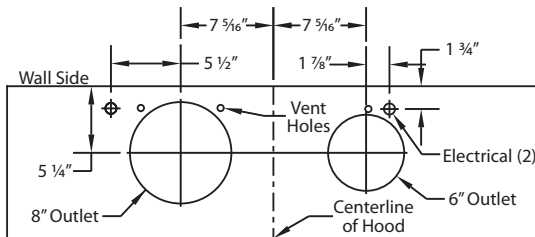

300 CFM B100 Single Blower (Top View)

600 CFM B200 Dual Blower (Top View)

Recommended Mounting Height*

*Exceeding recommended mounting height may compromise performance.

Connection Diagram (42" - Wider)

900 CFM B200 Dual & B100 Single Blower (Top View)

VP562 Transition (Optional) For B300 (B200 Dual Blower & B100 Single Blower)

Connection Diagram (48" - Wider)

1200 CFM Double B200 Dual Blowers (Top View)

VP563 Transition (Optional) For B400 (Double B200 Dual Blowers)

VP562/VP563 transition centers outlet over top of hood

Electrical/Mechanical Specifications For Blower Units

Model	Volts	Amps*	RPM	CFM SP@0.0"	Equivalent CFM#	CFM SP@0.1"	CFM SP@0.2"	CFM SP@0.3"	Minimum Round Duct Size	Square Inches
B100 Single	115	1.7	1550	300	450	286	270	240	6" (or equivalent)	28
B200 Dual	115	3.4	1550	600	900	572	540	480	8" (or equivalent)	50