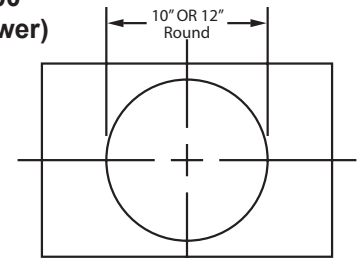

300 CFM B100 Single Blower (Top View)

600 CFM B200 Dual Blower (Top View)

Recommended Mounting Height*

*Exceeding recommended mounting height may compromise performance.

Connection Diagram (42" - Wider)

900 CFM B200 Dual & B100 Single Blower (Top View)

VP562 Transition (Optional) For B300 (B200 Dual Blower & B100 Single Blower)

Connection Diagram (48" - Wider)

1200 CFM Double B200 Dual Blowers (Top View)

VP563 Transition (Optional) For B400 (Double B200 Dual Blowers)