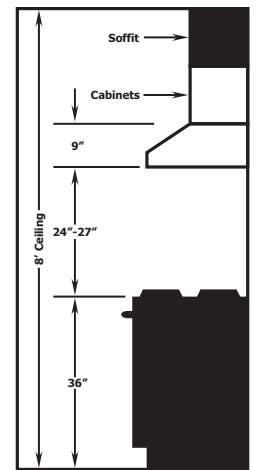

Vent-A-Hood® UNDER CABINET RANGE HOOD SPECIFICATIONS

F/XR9/XRH9 "H" in part number indicates halogen lighting. WL-1 warming lights are available on selected models.

F (Fluorescent Lights Only)

XR9/XRH9

Connection Diagram (30" - 48" Widths)

300 CFM B100 Single Blower (Top View)

600 CFM B200 Dual Blower (Top View)

Recommended Mounting Height*

*Exceeding recommended mounting height may compromise performance.

Connection Diagram (42" - Wider)

900 CFM B200 Dual & B100 Single Blower (Top View)

VP562 Transition (Optional) For B300 (B200 Dual Blower & B100 Single Blower)

Connection Diagram (48" - Wider)

1200 CFM Double B200 Dual Blowers (Top View)

VP563 Transition (Optional) For B400 (Double B200 Dual Blowers)

VP562/VP563 transition centers outlet over top of hood

Electrical/Mechanical Specifications For Blower Units

Model	Volts	Amps*	RPM	CFM SP@0.0"	Equivalent CFM#	CFM SP@0.1"	CFM SP@0.2"	CFM SP@0.3"	Minimum Round Duct Size	Square Inches
B100 Single	115	1.7	1550	300	450	286	270	240	6" (or equivalent)	28
B200 Dual	115	3.4	1550	600	900	572	540	480	8" (or equivalent)	50