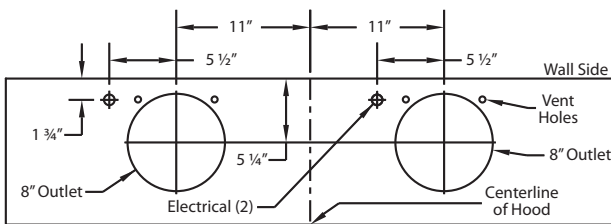

300 CFM B100 Single Blower (Top View)

600 CFM B200 Dual Blower (Top View)

Recommended Mounting Height*

*Exceeding recommended mounting height may compromise performance.

Connection Diagram (42" - Wider)

900 CFM B200 Dual & B100 Single Blower (Top View)

VP562 Transition (Optional) For B300 (B200 Dual Blower & B100 Single Blower)

Connection Diagram (48" - Wider)

1200 CFM Double B200 Dual Blowers (Top View)

VP563 Transition (Optional) For B400 (Double B200 Dual Blowers)