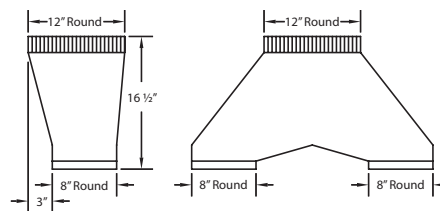

Vent-A-Hood® UNDER CABINET RANGE HOOD SPECIFICATIONS

F/XR9/XRH9 "H" in part number indicates halogen lighting. WL-1 warming lights are available on selected models.

F (Fluorescent Lights Only)

XR9/XRH9

Connection Diagram (30" - 48" Widths)

300 CFM B100 Single Blower (Top View)

600 CFM B200 Dual Blower (Top View)

Recommended Mounting Height*

*Exceeding recommended mounting height may compromise performance.

Connection Diagram (42" - Wider)

900 CFM B200 Dual & B100 Single Blower (Top View)

VP562 Transition (Optional) For B300 (B200 Dual Blower & B100 Single Blower)

Connection Diagram (48" - Wider)

1200 CFM Double B200 Dual Blowers (Top View)

VP563 Transition (Optional) For B400 (Double B200 Dual Blowers)

VP562/VP563 transition centers outlet over top of hood

Electrical/Mechanical Specifications For Blower Units

Model	Volts	Amps*	RPM	CFM SP@0.0"	Equivalent CFM#	CFM SP@0.1"	CFM SP@0.2"	CFM SP@0.3"	Minimum Round Duct Size	Square Inches
B100 Single	115	1.7	1550	300	450	286	270	240	6" (or equivalent)	28
B200 Dual	115	3.4	1550	600	900	572	540	480	8" (or equivalent)	50