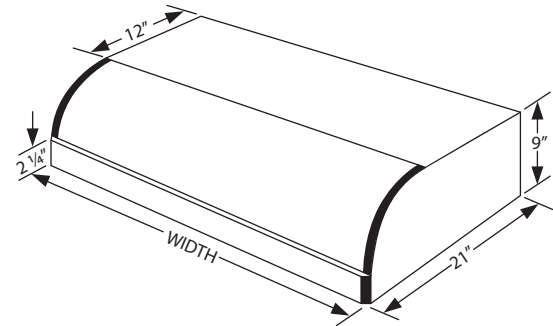

Vent-A-Hood® UNDER CABINET RANGE HOOD SPECIFICATIONS

F/XR9/XRH9 "H" in part number indicates halogen lighting. WL-1 warming lights are available on selected models.

F (Fluorescent Lights Only)

XR9/XRH9

Connection Diagram (30" - 48" Widths)

300 CFM B100 Single Blower (Top View)

600 CFM B200 Dual Blower (Top View)

Recommended Mounting Height*

*Exceeding recommended mounting height may compromise performance.

Connection Diagram (42" - Wider)

900 CFM B200 Dual & B100 Single Blower (Top View)