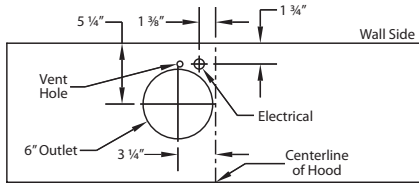

Vent-A-Hood® UNDER CABINET RANGE HOOD SPECIFICATIONS

F/XR9/XRH9 "H" in part number indicates halogen lighting. WL-1 warming lights are available on selected models.

F (Fluorescent Lights Only)

XR9/XRH9

Connection Diagram (30" - 48" Widths)

300 CFM B100 Single Blower (Top View)

600 CFM B200 Dual Blower (Top View)

Recommended Mounting Height*

*Exceeding recommended mounting height may compromise performance.

Connection Diagram (42" - Wider)

900 CFM B200 Dual & B100 Single Blower (Top View)