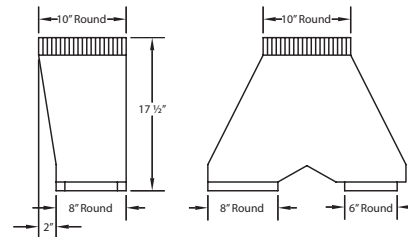

Vent-A-Hood® UNDER CABINET RANGE HOOD SPECIFICATIONS

F/XR9/XRH9 "H" in part number indicates halogen lighting. WL-1 warming lights are available on selected models.

F (Fluorescent Lights Only)

XR9/XRH9

Connection Diagram (30" - 48" Widths)

300 CFM B100 Single Blower (Top View)

600 CFM B200 Dual Blower (Top View)

Recommended Mounting Height*

*Exceeding recommended mounting height may compromise performance.

Connection Diagram (42" - Wider)

900 CFM B200 Dual & B100 Single Blower (Top View)

VP562 Transition (Optional) For B300 (B200 Dual Blower & B100 Single Blower)

Connection Diagram (48" - Wider)

1200 CFM Double B200 Dual Blowers (Top View)

VP563 Transition (Optional) For B400 (Double B200 Dual Blowers)

VP562/VP563 transition centers outlet over top of hood

Electrical/Mechanical Specifications For Blower Units

Model	Volts	Amps*	RPM	CFM SP@0.0"	Equivalent CFM#	CFM SP@0.1"	CFM SP@0.2"	CFM SP@0.3"	Minimum Round Duct Size	Square Inches
B100 Single	115	1.7	1550	300	450	286	270	240	6" (or equivalent)	28
B200 Dual	115	3.4	1550	600	900	572	540	480	8" (or equivalent)	50