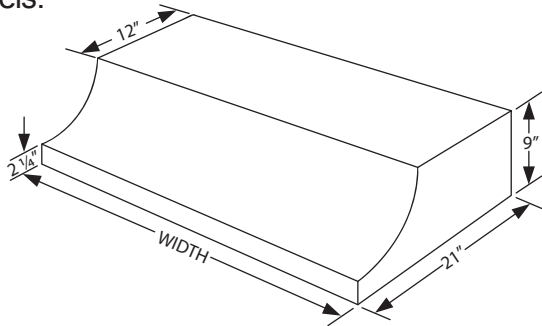

Vent-A-Hood® UNDER CABINET RANGE HOOD SPECIFICATIONS

F/XR9/XRH9 "H" in part number indicates halogen lighting. WL-1 warming lights are available on selected models.

F (Fluorescent Lights Only)

XR9/XRH9

Connection Diagram (30" - 48" Widths)

300 CFM B100 Single Blower (Top View)

600 CFM B200 Dual Blower (Top View)

Recommended Mounting Height*

*Exceeding recommended mounting height may compromise performance.

Connection Diagram (42" - Wider)

900 CFM B200 Dual & B100 Single Blower (Top View)