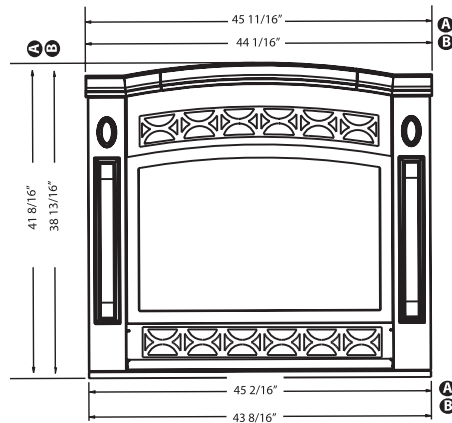

Georgian Cast Surround and Bay Front in Ebony Black

Romanesque Arch Profile

Romanesque Square Profile

Belmont Arched Face Kit

Marquette Arch Profile

Marquette Square Profile

Baron Square Face Kit

Georgian Cast Surround and Bay Front