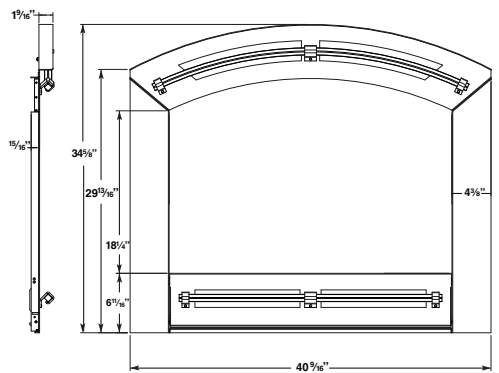

Georgian Cast Surround and Bay Front in Ebony Black

Romanesque Arch Profile

Romanesque Square Profile

Belmont Arched Face Kit

Marquette Arch Profile

Marquette Square Profile

Baron Square Face Kit

Georgian Cast Surround and Bay Front