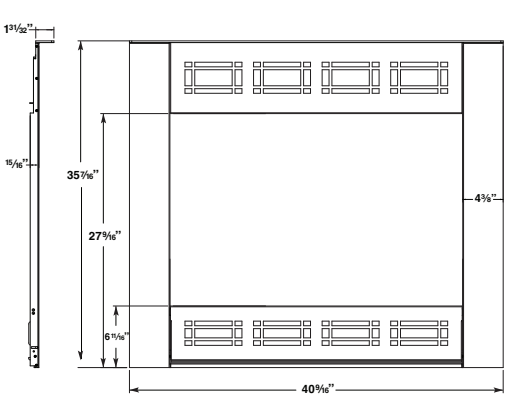

Georgian Cast Surround and Bay Front in Ebony Black

Romanesque Arch Profile

Romanesque Square Profile

Belmont Arched Face Kit

Marquette Arch Profile

Marquette Square Profile

Baron Square Face Kit

Georgian Cast Surround and Bay Front