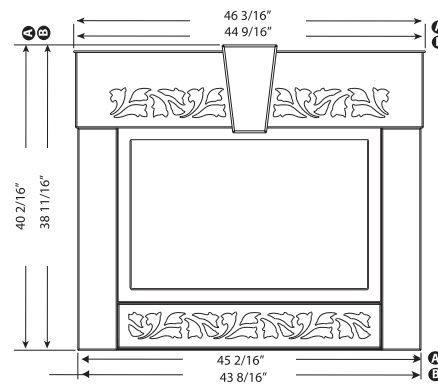

Georgian Cast Surround and Bay Front in Ebony Black

Romanesque Arch Profile

Romanesque Square Profile

Belmont Arched Face Kit

Marquette Arch Profile

Marquette Square Profile

Baron Square Face Kit

Georgian Cast Surround and Bay Front