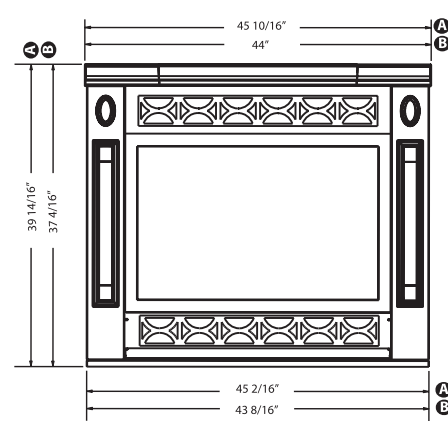

Georgian Cast Surround and Bay Front in Ebony Black

Romanesque Arch Profile

Romanesque Square Profile

Belmont Arched Face Kit

Marquette Arch Profile

Marquette Square Profile

Baron Square Face Kit

Georgian Cast Surround and Bay Front