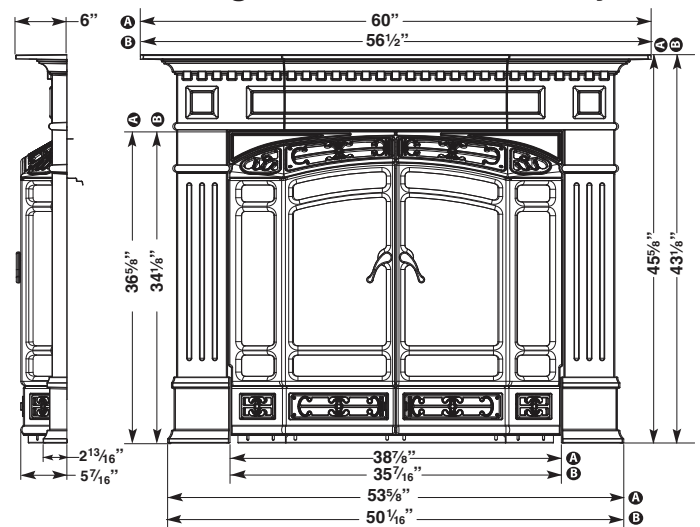

Georgian Cast Surround and Bay Front in Ebony Black

Romanesque Arch Profile

Romanesque Square Profile

Belmont Arched Face Kit

Marquette Arch Profile

Marquette Square Profile

Baron Square Face Kit

Georgian Cast Surround and Bay Front