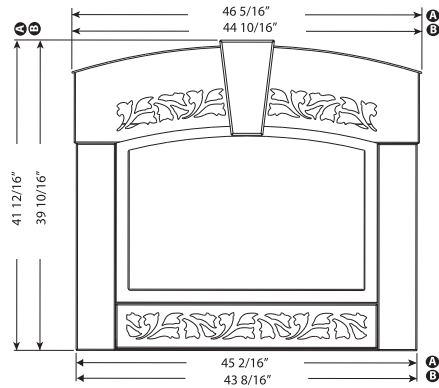

Georgian Cast Surround and Bay Front in Ebony Black

Romanesque Arch Profile

Romanesque Square Profile

Belmont Arched Face Kit

Marquette Arch Profile

Marquette Square Profile

Baron Square Face Kit

Georgian Cast Surround and Bay Front