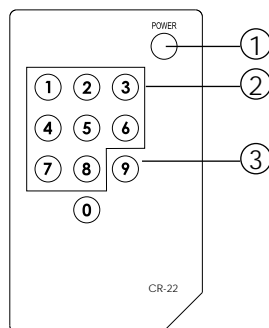

### Front Panel

- 1. Remote control sensor.**
- 2. HDMI inputs:** Connect your various HDMI sources to each of the HDMI input of the unit using HDMI cables.
- 3. Input select/Indicators:** Press the " INPUT" button repeatedly to switch to your desired input source and the LED will illuminate to indicate which input source is being selected.
- 4. Signal Enhancement/Indicator:** Press the " Signal Enhance" button to turn on this feature to improve signal quality after long distance transmission. Press again to turn off. The LED will illuminate when the signal is enhanced.
- 5. Power LED Indicator:** The LED will illuminate when the power is connected.

## Operation Controls and Functions

### Rear Panel

- HDMI output:** Connect the HDMI output to the HDMI input of your display using HDMI cable.
- HDMI inputs:** Connect your various HDMI sources to each of the HDMI input of the unit using HDMI cables.
- Power:** Plug the supplied 5VDC power supply into the unit.
- RS232:** 9-pin D-sub female connector for connecting to your other control console for remote control.

## Remote Control

- Power:**  
Press the button to turn on/off the unit.
- Direct input selector:**  
Press numerical number button to select your desired input source.
- Void buttons (No function).** If the button number is greater than the total input number of the unit then the button is of no function.