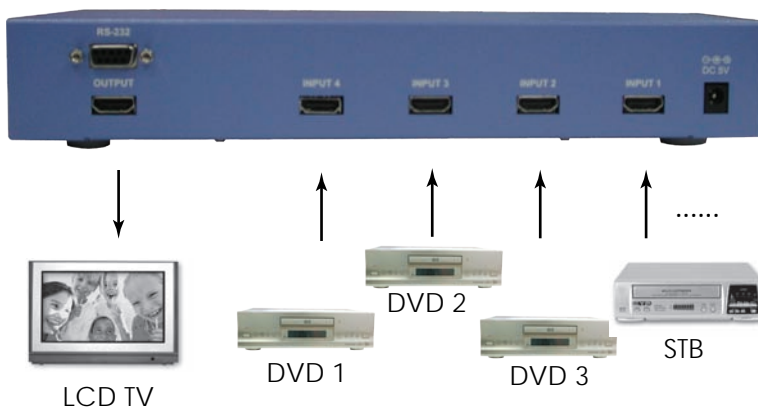

* Command :

- A command is combined with a word plus a digit
- This combination command code has to be separated by ASCII character SPACE
- The command will be executed after ASCII character "CR" input
- After ASCII character "CR" is entered, The unit will reply "OK" if the command is legal
- If the command is illegal, The unit will reply "NG"

Command Code	Comment
"PORT"+ SPACE+"1"+CR	PORT 1 ON
"PORT"+ SPACE+"2"+CR	PORT 2 ON
"PORT"+ SPACE+"3"+CR	PORT 3 ON
"PORT"+ SPACE+"4"+CR	PORT 4 ON
"PORT"+ SPACE+"5"+CR	PORT 5 ON
"PORT"+ SPACE+"6"+CR	PORT 6 ON
"PORT"+ SPACE+"7"+CR	PORT 7 ON
"PORT"+ SPACE+"8"+CR	PORT 8 ON
"PORT"+ SPACE+"?" +CR	QUERY PORT STATUS
"SIGNAL"+SPACE+"1"+CR	ENABLE SIGNAL ENHANCE
"SIGNAL"+SPACE+"0"+CR	DISABLE SIGNAL ENHANCE
"SIGNAL"+SPACE+"?" +CR	QUERY SIGNAL STATUS
"POWER"+ SPACE+"1"+CR	POWER ON
"POWER"+ SPACE+"0"+CR	POWER OFF
"POWER"+ SPACE+"?" +CR	QUERY POWER STATUS

Connection and Installation