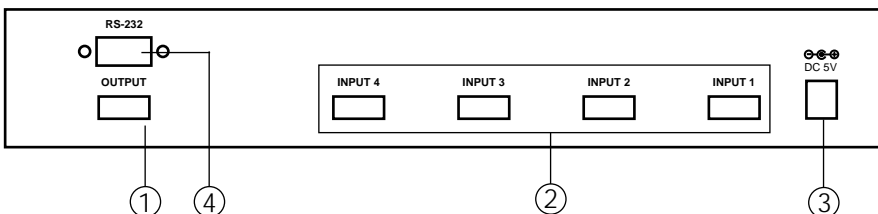

Operation Controls and Functions

Rear Panel