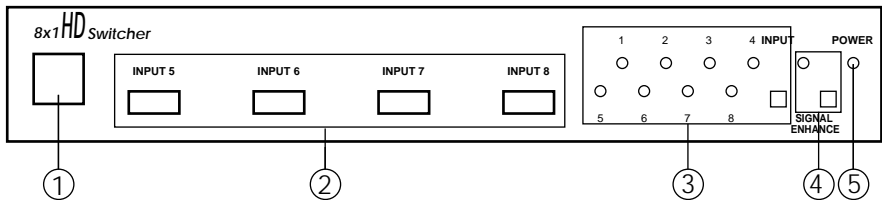

Introduction

CHDMI-81 is a high performance HDMI switcher with remote control. It allows your various HDMI sources to share one HDTV display.

Simply pressing one button to select your desired HDMI source for display on the HDTV.

Features

- HDMI 1.2, HDCP 1.1 and DVI 1.0 compliant.
- Signal Enhancement feature allows you to improve signal quality after long distance transmission.
- LED indicators.
- Ideal for home theater integration.
- Supports high resolution input:
  PC: VGA, SVGA, XGA, SXGA, and UXGA (1600 x 1200)&
  HDTV: 480i, 576i, 480p, 576p, 720p, 1080i, and 1080p
- Remote control.
- Easy to install and simple to operate.

Operation Controls and Functions

Front Panel