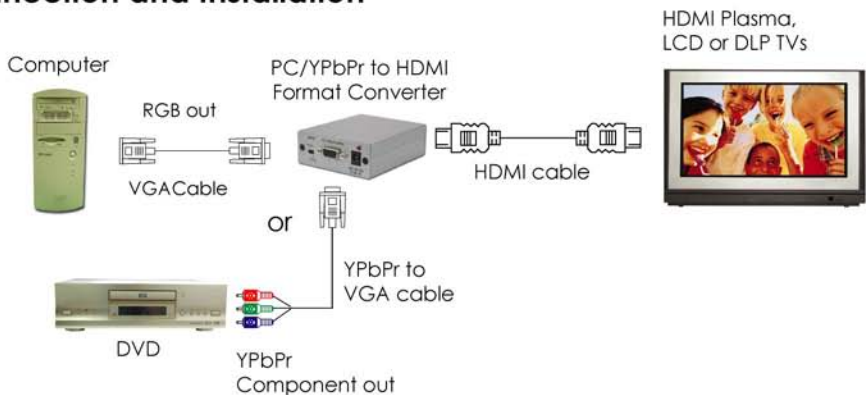

Specifications

- Video Input: HD-15 (RGBHV/YPbPr)
- Input signal:
  - RGB: 0.7 Vp-p 75 ohm
  - H + V: 3 to 5 Vp-p
  - or Y :1 Vp-p 75 ohm,
  - Pb/Pr:0.7 Vp-p, 75 ohm
- Audio Input: Analog audio L,R
- HDMI is compliant with HDMI 1.2
- Operation frequency: up to 165MHz
- Input/Output resolution:
  - PC : VGA@60、VGA@72、VGA@75、VGA@85
  - SVGA@60、SVGA@72、SVGA@75、SVGA@85
  - XGA@60、XGA@70、XGA@75、XGA@85
  - SXGA@60、SXGA@75、SXGA@85、UXGA@60
  - 1152@70、1152@75、1152@85、XGAi@87
  - HD : 480i@60、576i@50、480p@60、576p@50、720p@60、
  - 720p@50、1080i@60、1080i@50、1080p@60、
  - 1080p@50、1080p@30、1080p@25、1080p@24
- Using switch to select input format between HD/YPbPr and PC/RGBHV
- Dimension (WxHxD) : 76 * 30 * 105mm
- Power : 5V 2A Center-positive

Connection and Installation