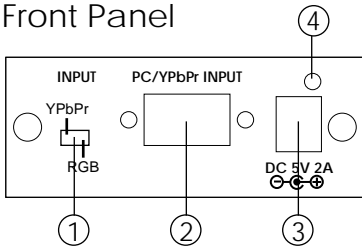

The PC/HD to HDMI format converter converts analog PC RGBHV/YPbPr and audio signal to digital HDMI format.

It allows you to connect the analog HD-15 RGBHV/YPbPr output from PC or Video equipments to the digital HDMI input of the latest HD ready plasma, LCD or DLP TV.

Its high bandwidth capability supports a wide range of PC and HDTV resolutions.

This package includes:

- One CP-261H unit.
- One switching power supply adaptor.
- One VGA to 3 RCA adaptor cable.
- User manual.

Features:

- It enables you to connect computers with analog PC output or DVDs with YPbPr output to HDMI input of HD ready plasma, LCD or DLP TV.
- You can select input format as PC/RGBHV or HD/YPbPr.
- HDMI is compliant with HDMI 1.2
- Supports up to 1600 x 1200 @ 60 for PC input and 1920 x 1080p @ 60 for HD input.

Operation Controls and Functions

Front Panel