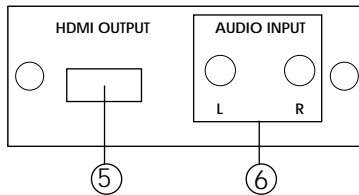

### This package includes:

- One CP-261H unit.
- One switching power supply adaptor.
- One VGA to 3 RCA adaptor cable.
- User manual.

### Features:

- \* It enables you to connect computers with analog PC output or DVDs with YPbPr output to HDMI input of HD ready plasma, LCD or DLP TV.
- \* You can select input format as PC/RGBHV or HD/YPbPr.
- \* HDMI is compliant with HDMI 1.2
- \* Supports up to 1600 x 1200 @ 60 for PC input and 1920 x 1080p @ 60 for HD input.

#### 1. Input format switch:

- Set the switch to YPbPr when the output format of your source equipment is component YPbPr. Use VGA to 3 RCA adaptor cable to connect between your source equipment and the CP-261H.
- Set the switch to RGB when the output format of your source equipment is RGBHV. Use HD-15 D-Sub VGA cable to connect between your source equipment and the CP-261H.