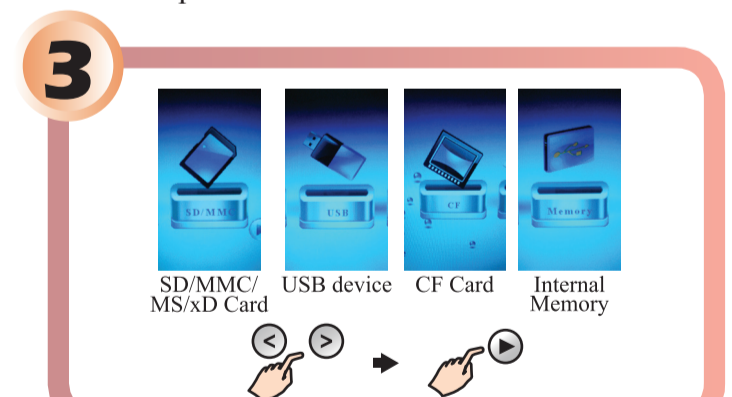

Set Up Your Photo Frame

Plug AC adaptor into the photo frame and plug it into a wall outlet.

Turn the power switch on the back of photo frame to "ON" position.

Connect the stand to the back of the frame and adjust the angle.

View Images from Camera Memory Card

Turn on the photo frame.

Insert your camera memory card into the appropriate slot.

Photo frame will automatically display memory card photos in a slideshow. When no memory card is used, the frame shows photos stored in internal memory.

Select Viewing Mode

1

Touch Frame Buttons

ViewSonic

- Select key: To confirm the function/icon selected
- Menu key: To enter the Main Menu
- Left key: To move the icon to left
- Right key: To move the icon to right
- Up key: To move the icon up
- Down key: To move the icon down

Activate the touch frame buttons by touching the blue backlight. (Please note that the bluelight timeout defaults to 20 seconds and can be adjusted through the SETUP menu.)

Press the menu key on the touch frame to open the main menu.