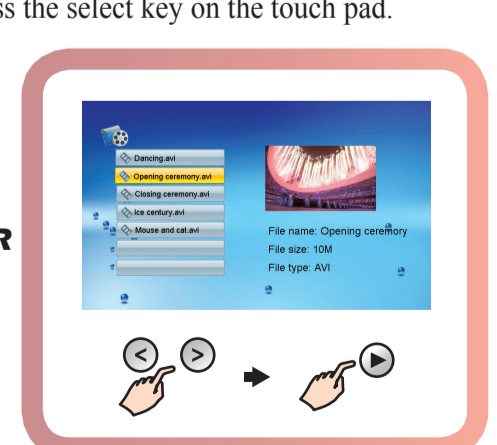

Select Viewing Mode

1

Touch Frame Buttons

ViewSonic

- Select key: To confirm the function/icon selected
- Menu key: To enter the Main Menu
- Left key: To move the icon to left
- Right key: To move the icon to right
- Up key: To move the icon up
- Down key: To move the icon down

Activate the touch frame buttons by touching the blue backlight. (Please note that the bluelight timeout defaults to 20 seconds and can be adjusted through the SETUP menu.)

Press the menu key on the touch frame to open the main menu.

Highlight the desired icon by pressing the left/right arrow buttons and press the select key on the touch pad.

Select your desired media (i.e., photo, music, movie)

Selecting "Photo" produces this photo thumbnail display.

Selecting "Music" produces a list of music stored on your photo frame.

Selecting "Movie" produces a list of movie/video stored on your photo frame.

Copy Images from Camera Memory Card onto Internal Memory