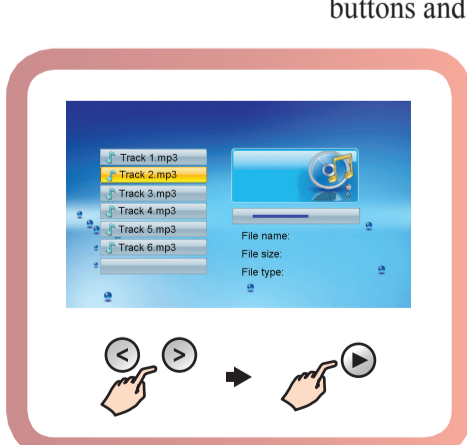

View Images from Camera Memory Card

Turn on the photo frame.

Insert your camera memory card into the appropriate slot.

Photo frame will automatically display memory card photos in a slideshow. When no memory card is used, the frame shows photos stored in internal memory.

Select Viewing Mode

1

Touch Frame Buttons

ViewSonic

- Select key: To confirm the function/icon selected
- Menu key: To enter the Main Menu
- Left key: To move the icon to left
- Right key: To move the icon to right
- Up key: To move the icon up
- Down key: To move the icon down

Activate the touch frame buttons by touching the blue backlight. (Please note that the bluelight timeout defaults to 20 seconds and can be adjusted through the SETUP menu.)

Press the menu key on the touch frame to open the main menu.

Selecting "Music" produces a list of music stored on your photo frame.

Selecting "Movie" produces a list of movie/video stored on your photo frame.

Copy Images from Camera Memory Card onto Internal Memory