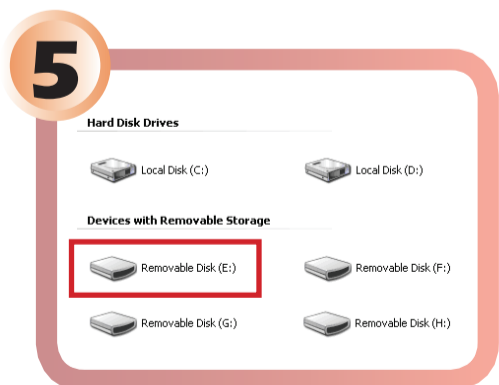

5 Double-click on the appropriate driver letter to access the internal memory.