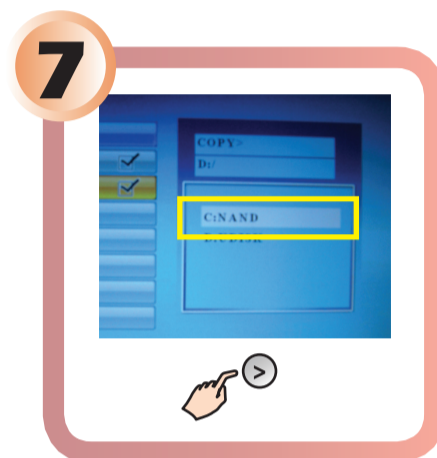

1 Insert your camera memory card into the appropriate slot.

2 Select the menu key on the touch pad to open the main menu.

3 Select the device from which you are transferring images and press the select key on the touch frame.

4 Select the FILE mode.

5 Scroll through the files by using the up and down arrows. Select the desired file by touching the right arrow key on the touch frame.

6 Hold the menu key on the touch frame to open the internal memory sub-window. Then using the select key, choose the COPY function.