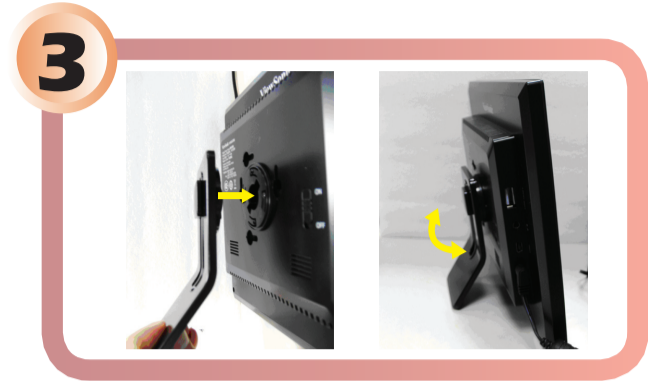

Set Up Your Photo Frame

Plug AC adaptor into the photo frame and plug it into a wall outlet.

Turn the power switch on the back of photo frame to "ON" position.

Connect the stand to the back of the frame and adjust the angle.

View Images from Camera Memory Card

Turn on the photo frame.

Insert your camera memory card into the appropriate slot.

Photo frame will automatically display memory card photos in a slideshow. When no memory card is used, the frame shows photos stored in internal memory.