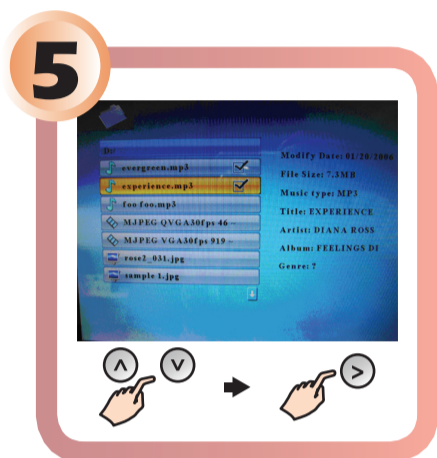

Selecting "Music" produces a list of music stored on your photo frame.

Selecting "Movie" produces a list of movie/video stored on your photo frame.

Copy Images from Camera Memory Card onto Internal Memory

1 Insert your camera memory card into the appropriate slot.

2 Select the menu key on the touch pad to open the main menu.

3 Select the device from which you are transferring images and press the select key on the touch frame.

4 Select the FILE mode.

5 Scroll through the files by using the up and down arrows. Select the desired file by touching the right arrow key on the touch frame.

6 Hold the menu key on the touch frame to open the internal memory sub-window. Then using the select key, choose the COPY function.