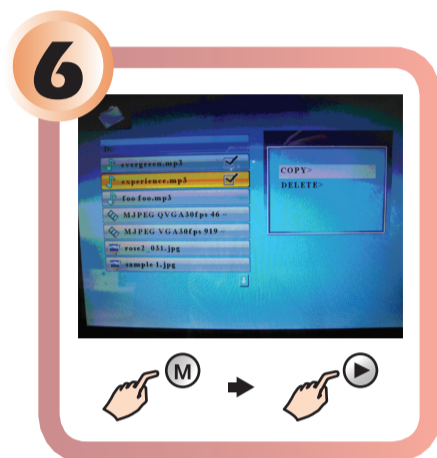

Selecting "Music" produces a list of music stored on your photo frame.

Selecting "Movie" produces a list of movie/video stored on your photo frame.

Copy Images from Camera Memory Card onto Internal Memory

1 Insert your camera memory card into the appropriate slot.

2 Select the menu key on the touch pad to open the main menu.

3 Select the device from which you are transferring images and press the select key on the touch frame.

4 Select the FILE mode.

5 Scroll through the files by using the up and down arrows. Select the desired file by touching the right arrow key on the touch frame.

6 Hold the menu key on the touch frame to open the internal memory sub-window. Then using the select key, choose the COPY function.