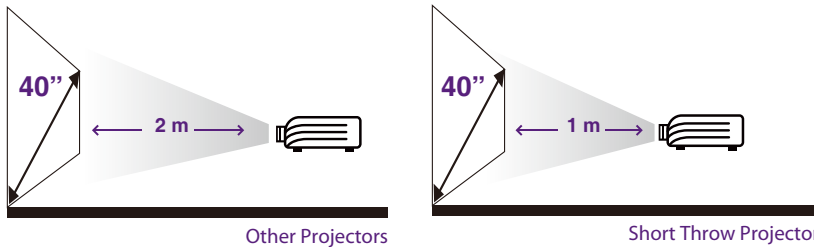

4 Big screens in small spaces

The PLED-W200 can project a 40" screen from a distance of only 1 meter. With the native 1280 x 800 WXGA resolution and 16 : 10 aspect ratio, take advantage of the wide screen area to create impactful presentations at the office or in your living room. It's the perfect solution for small meeting rooms and home theaters.

Specifications

PLED-W200

Item	Content
Display Type	TI DMD 0.45"
Resolution	1280 x 800 WXGA
Lens	Fixed Focus
Keystone Correction	+40 ~ -40 (Vertical)
Projection Size	24" ~ 100" (Diagonal)
Throw Distance	0.6 ~ 2.5 meter (24 ~ 100 inches)
Throw Ratio	1.16 (40" @ 1 meter)
Lamp	OSRAM LED
Lamp Life (Normal Mode / Eco Mode)	> 30,000 Hrs
Brightness (Max.)	250 Lumens
Contrast Ratio (Max.)	5,000 : 1
Aspect Ratio	16 : 10
Color Depth	24 bits / 1.07 Billion
Noise (Normal / Eco)	30 dB / 28 dB
Speaker	2W *2
Input Signal (Computer / Video)	NTSC M (3.58 MHz), 4.43 MHz PAL (B, D, G, H, I, M, N, 60) SECAM (B, D, G, K, K1, L) 480i and 576i 480p and 576p 720p, 1080i, 1080P