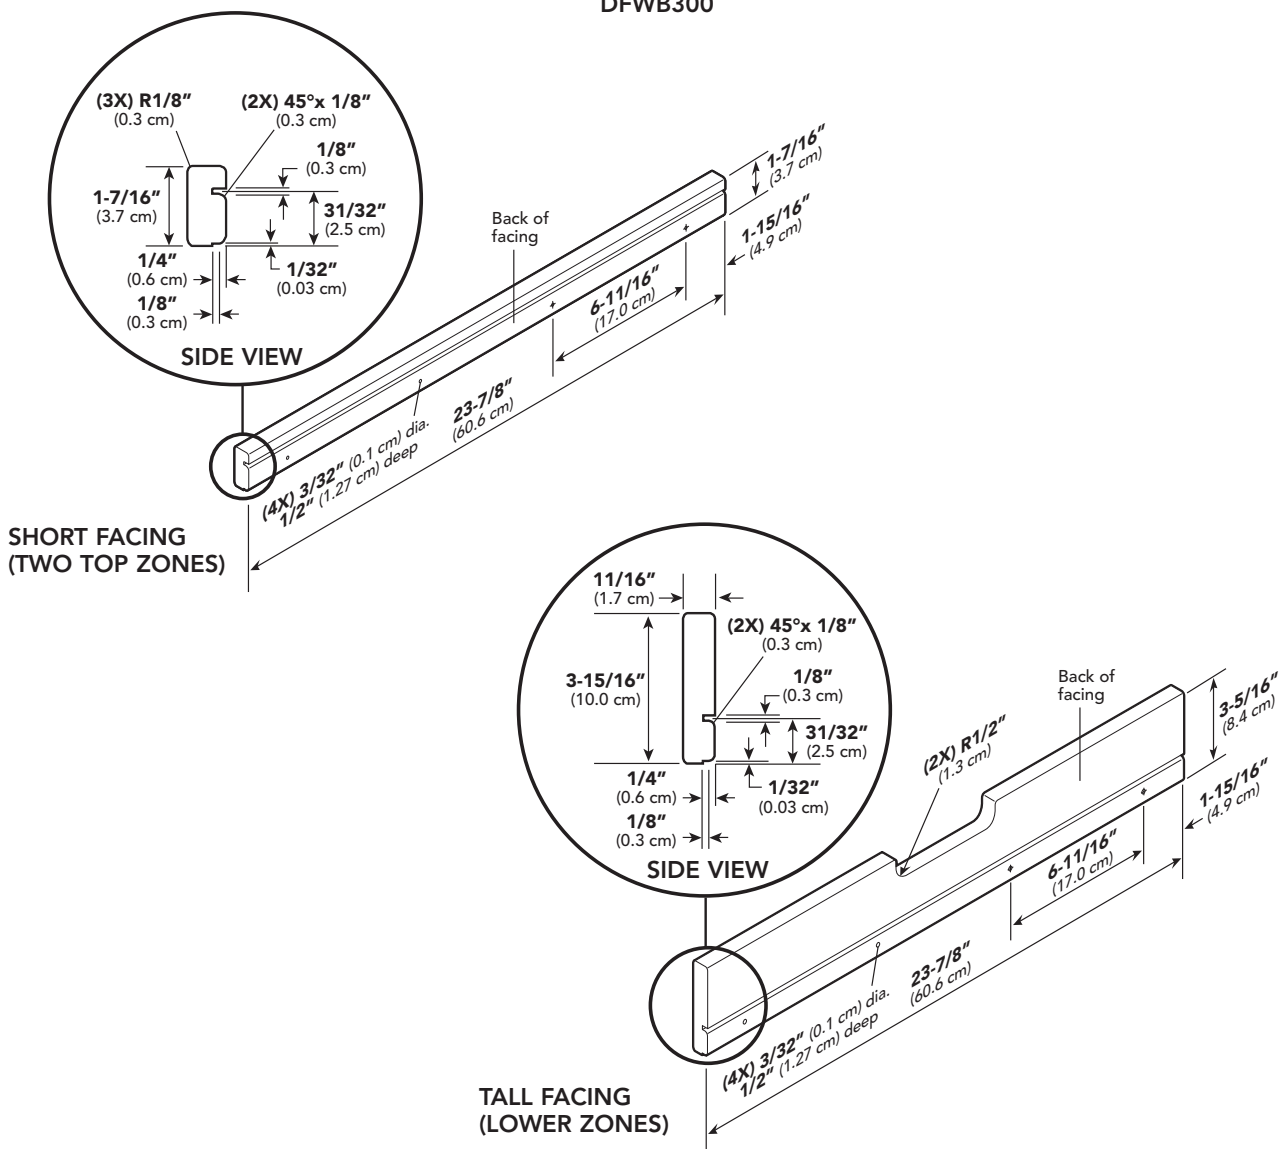

CUSTOM PANEL-REFRIGERATION

Built-In 30"W. Full Height Wine Cellar—DFWB300

Dimensions & Specifications

CUSTOM PANEL DIMENSIONS

DFWB300

DFWB300

Overall panel width	28-5/8" (72.7 cm)
Overall panel height	69-1/2" (176.5 cm)
Overall panel depth	1-11/32" (3.4 cm)
Maximum panel weight	50 lbs. (22.7 kg)

CUSTOM PANEL-REFRIGERATION

Built-In 30"W. Full Height Wine Cellar—DFWB300

Dimensions & Specifications

CUSTOM SIDE PANEL DIMENSIONS

DFWB300

Note: Adding a 3/4" (1.9 cm) side panel adds an additional 3/4" (1.9 cm) to the overall width of the product for each side panel. Requires side panel hardware kit (Kit model number – SPHKDS)

DFWB300	
Overall panel width	3/4" (1.9 cm)
Overall panel height	82-7/8" (210.5 cm) min. to 84-1/16" (213.5 cm) max.*
Overall panel depth	24" (61.0 cm)

*Depending on how high leveling feet are raised and cabinet enclosure height.

CUSTOM PANEL-REFRIGERATION

Built-In 30"W. Full Height Wine Cellar—DFWB300

Dimensions & Specifications

CUSTOM SHELF FACING DIMENSIONS

DFWB300

DFWB300	
Overall shelf facing width	23-7/8" (60.6 cm)
Overall shelf facing height	
Short facing	1-7/16" (3.7 cm)
Tall facing	3-5/16" (8.4 cm)
Overall shelf facing depth	11/16" (1.7 cm)