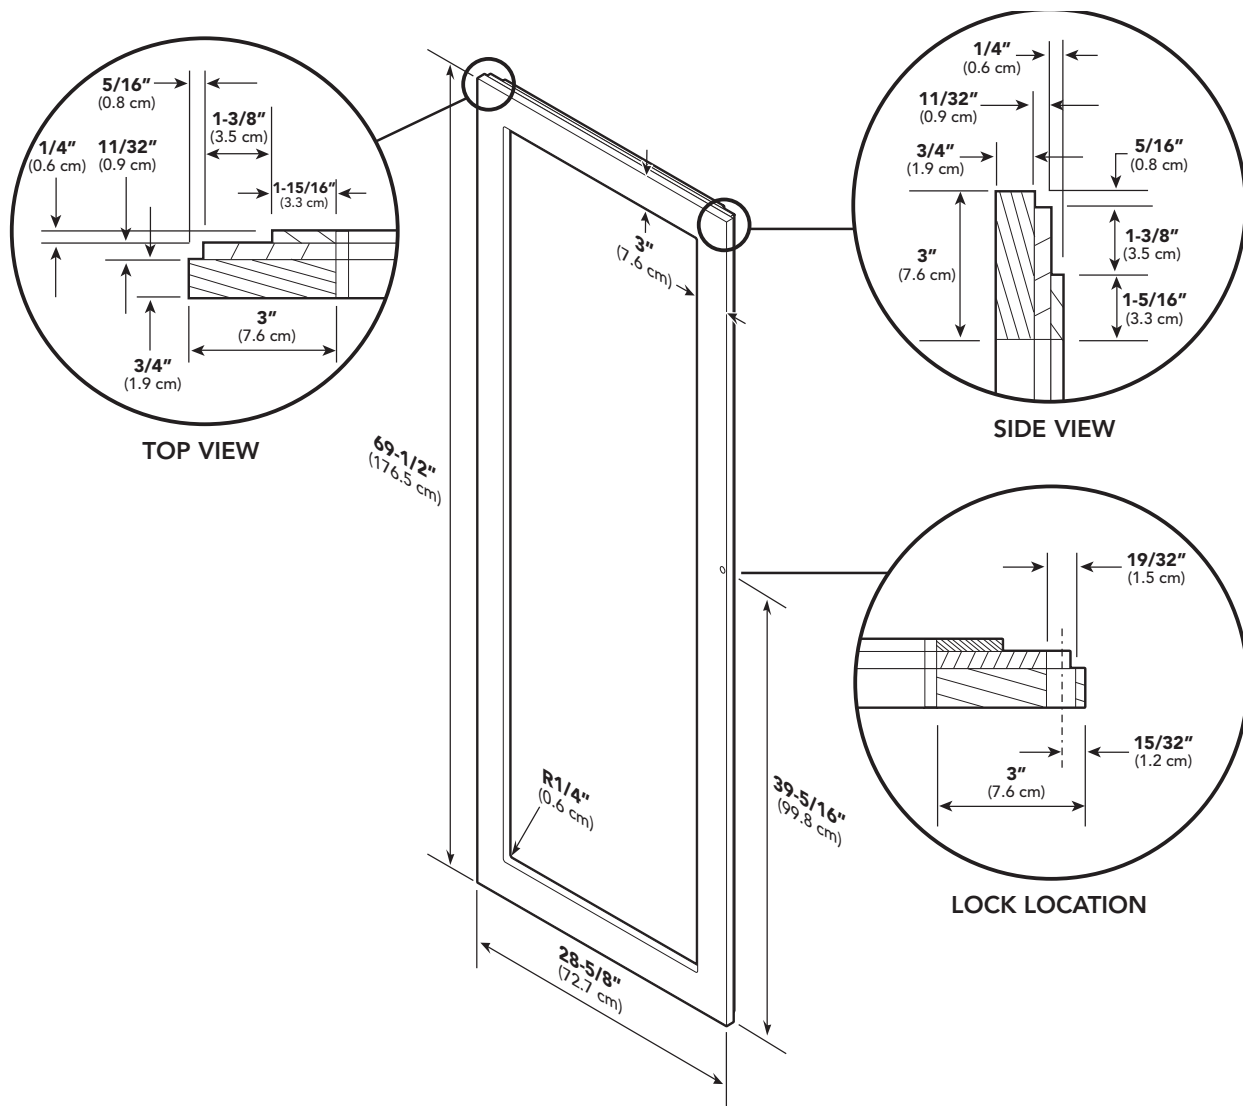

CUSTOM PANEL-REFRIGERATION

Built-In 30"W. Full Height Wine Cellar—DFWB300

Dimensions & Specifications

CUSTOM PANEL DIMENSIONS

DFWB300

DFWB300

Overall panel width	28-5/8" (72.7 cm)
Overall panel height	69-1/2" (176.5 cm)
Overall panel depth	1-11/32" (3.4 cm)
Maximum panel weight	50 lbs. (22.7 kg)

CUSTOM PANEL-REFRIGERATION

Built-In 30"W. Full Height Wine Cellar—DFWB300

Dimensions & Specifications

CUSTOM SIDE PANEL DIMENSIONS

DFWB300

Note: Adding a 3/4" (1.9 cm) side panel adds an additional 3/4" (1.9 cm) to the overall width of the product for each side panel. Requires side panel hardware kit (Kit model number – SPHKDS)

DFWB300	
Overall panel width	3/4" (1.9 cm)
Overall panel height	82-7/8" (210.5 cm) min. to 84-1/16" (213.5 cm) max.*
Overall panel depth	24" (61.0 cm)

*Depending on how high leveling feet are raised and cabinet enclosure height.

CUSTOM PANEL-REFRIGERATION

Built-In 30"W. Full Height Wine Cellar—DFWB300

Dimensions & Specifications

CUSTOM SHELF FACING DIMENSIONS

DFWB300

DFWB300	
Overall shelf facing width	23-7/8" (60.6 cm)
Overall shelf facing height	
Short facing	1-7/16" (3.7 cm)
Tall facing	3-5/16" (8.4 cm)
Overall shelf facing depth	11/16" (1.7 cm)