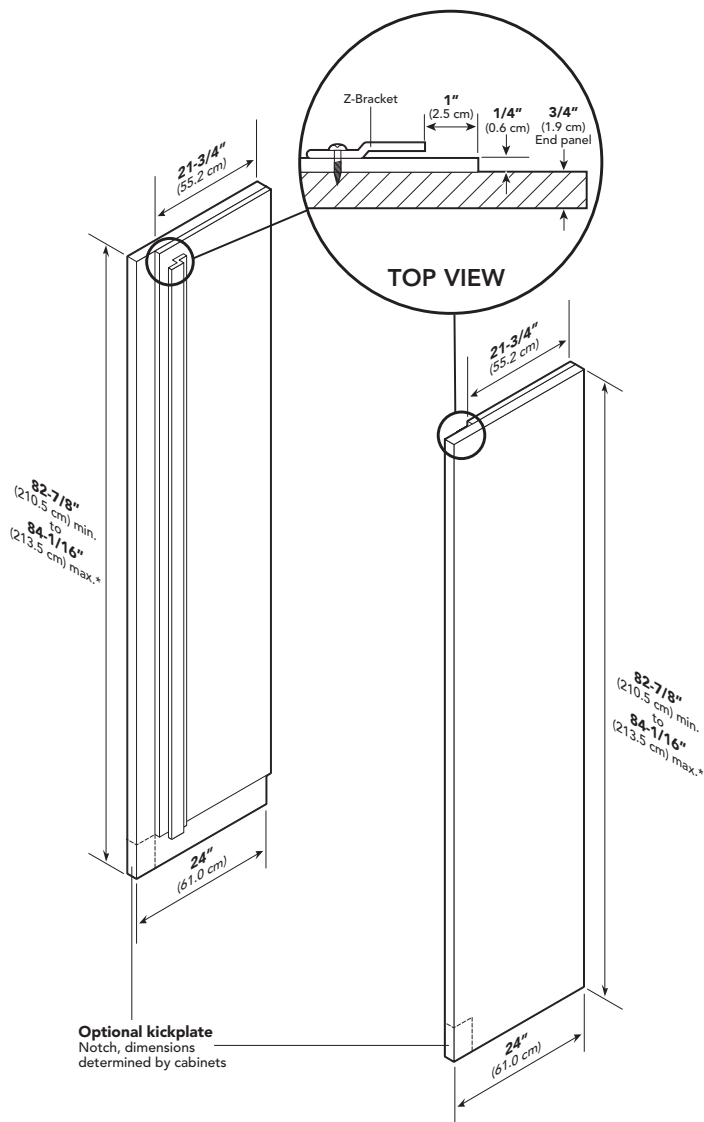

CUSTOM PANEL-REFRIGERATION

Built-In 30"W. Full Height Wine Cellar—DFWB300

Dimensions & Specifications

CUSTOM PANEL DIMENSIONS

DFWB300

DFWB300

Overall panel width	28-5/8" (72.7 cm)
Overall panel height	69-1/2" (176.5 cm)
Overall panel depth	1-11/32" (3.4 cm)
Maximum panel weight	50 lbs. (22.7 kg)

CUSTOM PANEL-REFRIGERATION

Built-In 30"W. Full Height Wine Cellar—DFWB300

Dimensions & Specifications

CUSTOM SIDE PANEL DIMENSIONS

DFWB300

Note: Adding a 3/4" (1.9 cm) side panel adds an additional 3/4" (1.9 cm) to the overall width of the product for each side panel. Requires side panel hardware kit (Kit model number – SPHKDS)

DFWB300	
Overall panel width	3/4" (1.9 cm)
Overall panel height	82-7/8" (210.5 cm) min. to 84-1/16" (213.5 cm) max.*
Overall panel depth	24" (61.0 cm)

*Depending on how high leveling feet are raised and cabinet enclosure height.

CUSTOM PANEL-REFRIGERATION

Built-In 30"W. Full Height Wine Cellar—DFWB300

Dimensions & Specifications

CUSTOM SHELF FACING DIMENSIONS

DFWB300

DFWB300	
Overall shelf facing width	23-7/8" (60.6 cm)
Overall shelf facing height	
Short facing	1-7/16" (3.7 cm)
Tall facing	3-5/16" (8.4 cm)
Overall shelf facing depth	11/16" (1.7 cm)