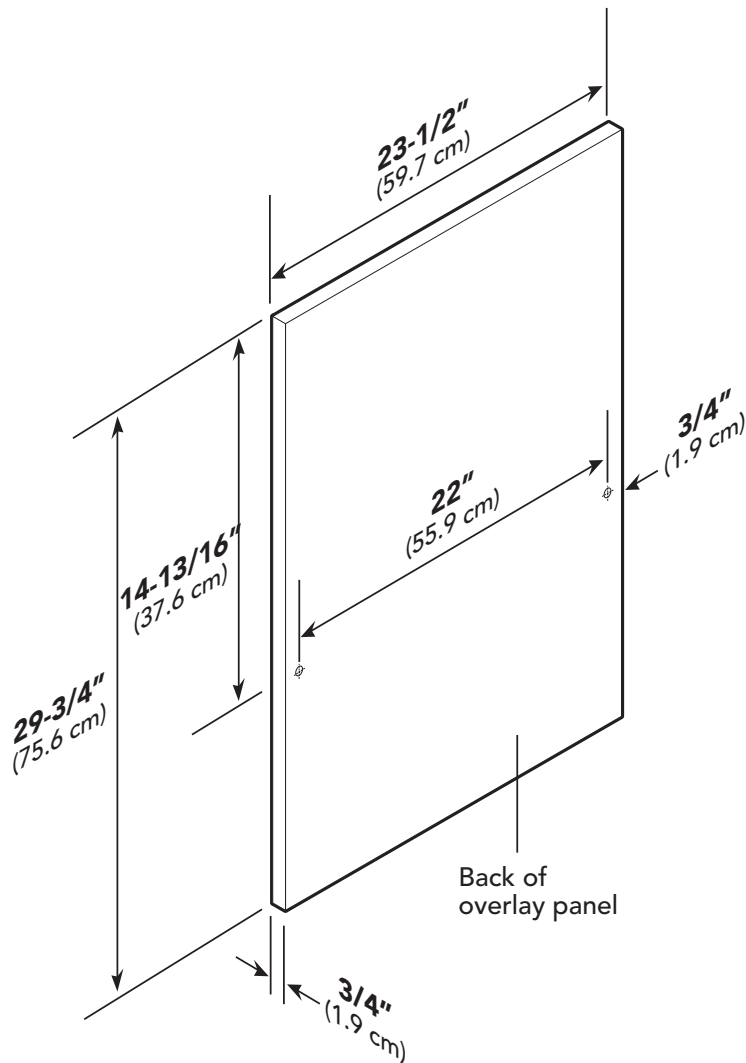

CUSTOM PANEL-KITCHEN CLEANUP

Undercounter 24W. Dishwasher—DFUD042/142

Dimensions & Specifications

CUSTOM PANEL DIMENSIONS

DFUD042/142

Note: Check that the door can be opened at any angle. If it tends to fall down, you may need to adjust the door spring tension.

DFUD042/142	
Overall panel width	23-1/2" (59.7 cm)
Overall panel height	29-3/4" (75.6 cm)
Overall panel depth	3/4" (1.9 cm)
Maximum panel weight	22 lbs. (9.9 kg)

Free Manuals Download Website

<http://myh66.com>