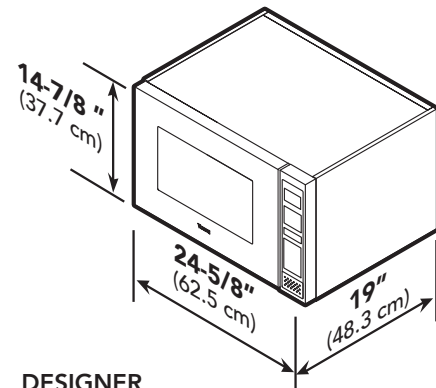

★ Please see **Installation Notes and Accessories** for important information, including trim kits.

Dimensions & Specifications

PRODUCT DIMENSIONS

VMOC205
Professional Convection
Microwave Oven

VMOC205
w/Trim Kit

DMOC205
Designer Convection
Microwave Oven

DMOC205
w/Trim Kit

PROFESSIONAL

DESIGNER

All models	
Overall width	24-5/8" (62.5 cm)
Overall height (from bottom)	14-7/8" (37.7 cm)
Overall depth (from rear)	19" (48.3 cm)
Interior (each oven)	
Width	16-1/8" (40.9 cm)
Height	9-5/8" (24.4 cm)
Depth	16-1/8" (40.9 cm)
Approx. ship weight	60 lbs. (27.2 kg)

ACCESS REQUIREMENTS

VMOC205
Professional Convection
Microwave Oven

VMOC205
w/Trim Kit

DMOC205
Designer Convection
Microwave Oven

DMOC205
w/Trim Kit

All Models

Cutout width	25" (63.5 cm) min.
Cutout height	18-1/2" (46.9 cm) min.
Cutout depth	20-1/8" (51.1 cm) min.