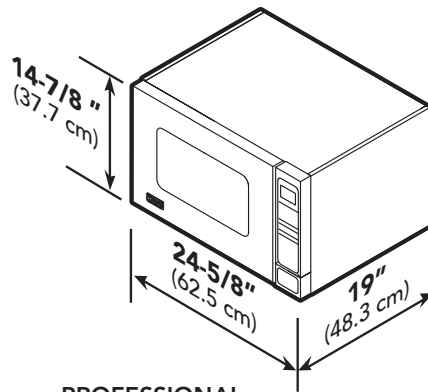

★ Please see **Installation Notes and Accessories** for important information, including trim kits.

Dimensions & Specifications

PRODUCT DIMENSIONS

VMOC205
Professional Convection
Microwave Oven

VMOC205
w/Trim Kit

DMOC205
Designer Convection
Microwave Oven

DMOC205
w/Trim Kit

PROFESSIONAL

DESIGNER

All models	
Overall width	24-5/8" (62.5 cm)
Overall height (from bottom)	14-7/8" (37.7 cm)
Overall depth (from rear)	19" (48.3 cm)
Interior (each oven)	
Width	16-1/8" (40.9 cm)
Height	9-5/8" (24.4 cm)
Depth	16-1/8" (40.9 cm)
Approx. ship weight	60 lbs. (27.2 kg)

ACCESS REQUIREMENTS

VMOC205
Professional Convection
Microwave Oven

VMOC205
w/Trim Kit

DMOC205
Designer Convection
Microwave Oven

DMOC205
w/Trim Kit

All Models

Cutout width	25" (63.5 cm) min.
Cutout height	18-1/2" (46.9 cm) min.
Cutout depth	20-1/8" (51.1 cm) min.