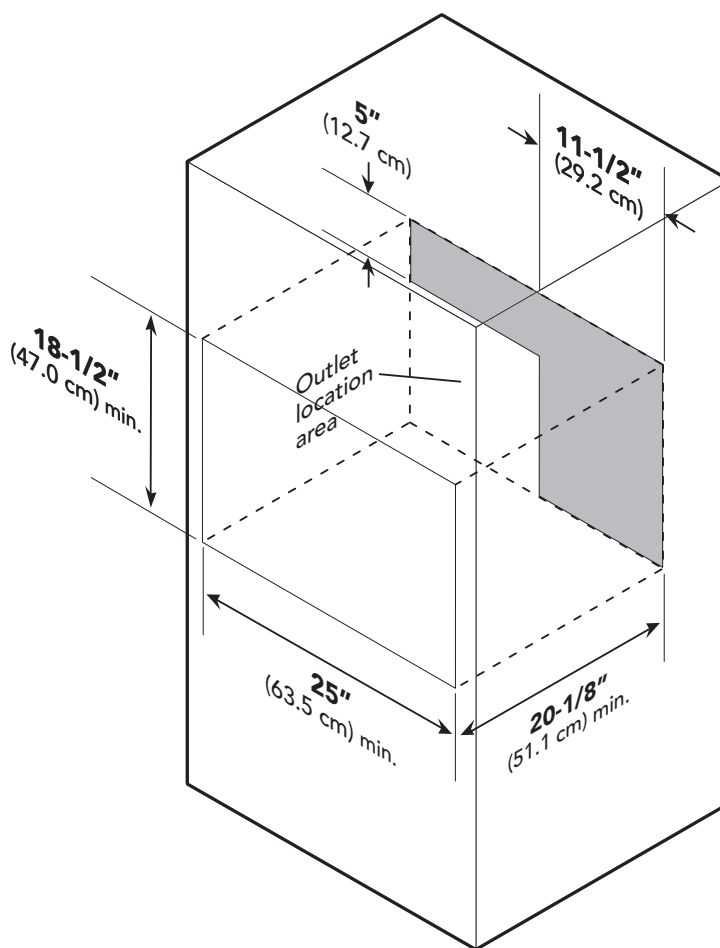

DMOC205
Designer Convection
Microwave Oven

DMOC205
w/Trim Kit

PROFESSIONAL

DESIGNER

All models	
Overall width	24-5/8" (62.5 cm)
Overall height (from bottom)	14-7/8" (37.7 cm)
Overall depth (from rear)	19" (48.3 cm)
Interior (each oven)	
Width	16-1/8" (40.9 cm)
Height	9-5/8" (24.4 cm)
Depth	16-1/8" (40.9 cm)
Approx. ship weight	60 lbs. (27.2 kg)

ACCESS REQUIREMENTS

VMOC205
Professional Convection
Microwave Oven

VMOC205
w/Trim Kit

DMOC205
Designer Convection
Microwave Oven

DMOC205
w/Trim Kit

All Models

Cutout width	25" (63.5 cm) min.
Cutout height	18-1/2" (46.9 cm) min.
Cutout depth	20-1/8" (51.1 cm) min.

Model	Description	Approx. ship wt. lbs. (kg)
VMTK276	27"W./20-3/16"H. Professional microwave trim	14 (6.5)
VMTK306	30"W./20-3/16"H. Professional microwave trim	15 (6.9)
VMTK366	36"W./20-3/16"H. Professional microwave trim	16 (7.2)
DMTK276	27"W./20-3/16"H. Designer microwave trim	14 (6.5)
DMTK306	30"W./20-3/16"H. Designer microwave trim	15 (6.9)