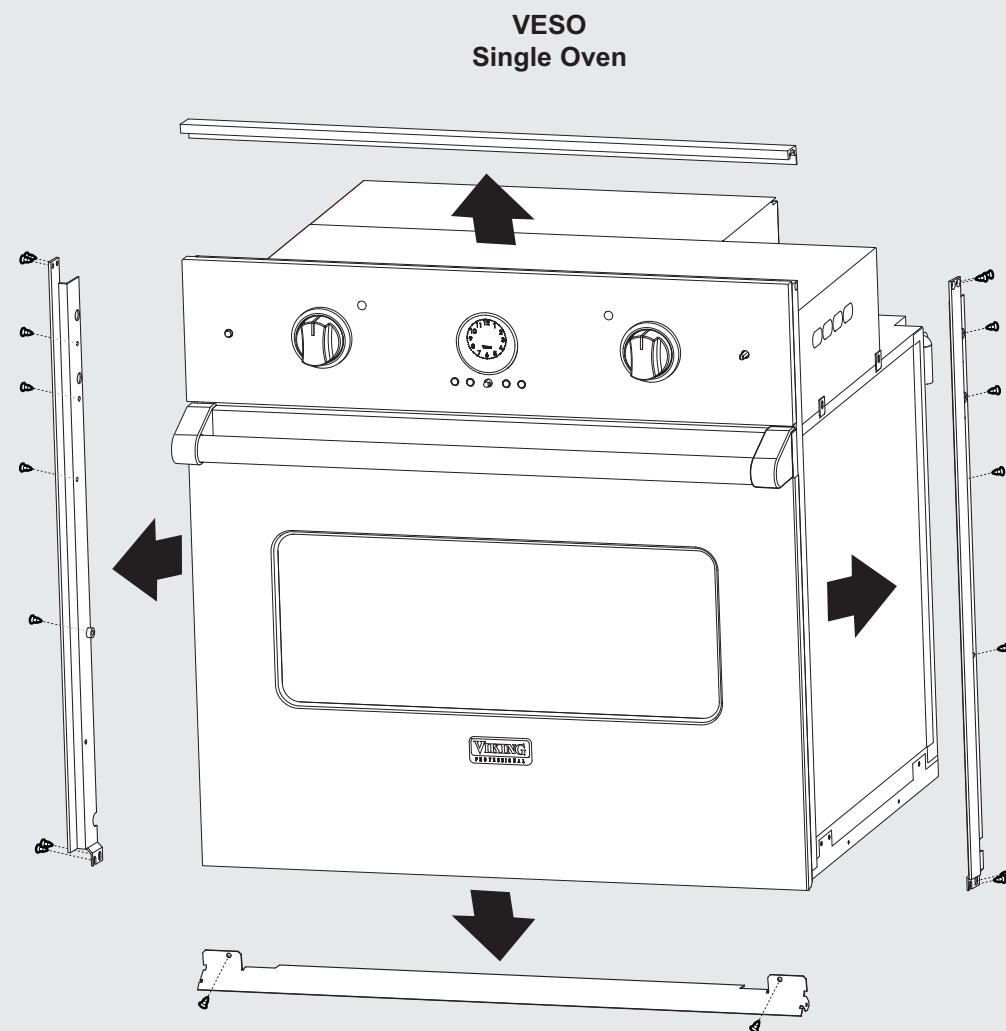

**NOTE:** Keep the screws that are left after removing the existing side trim pieces. These screws will be used to install the flush mount accessory trim pieces.