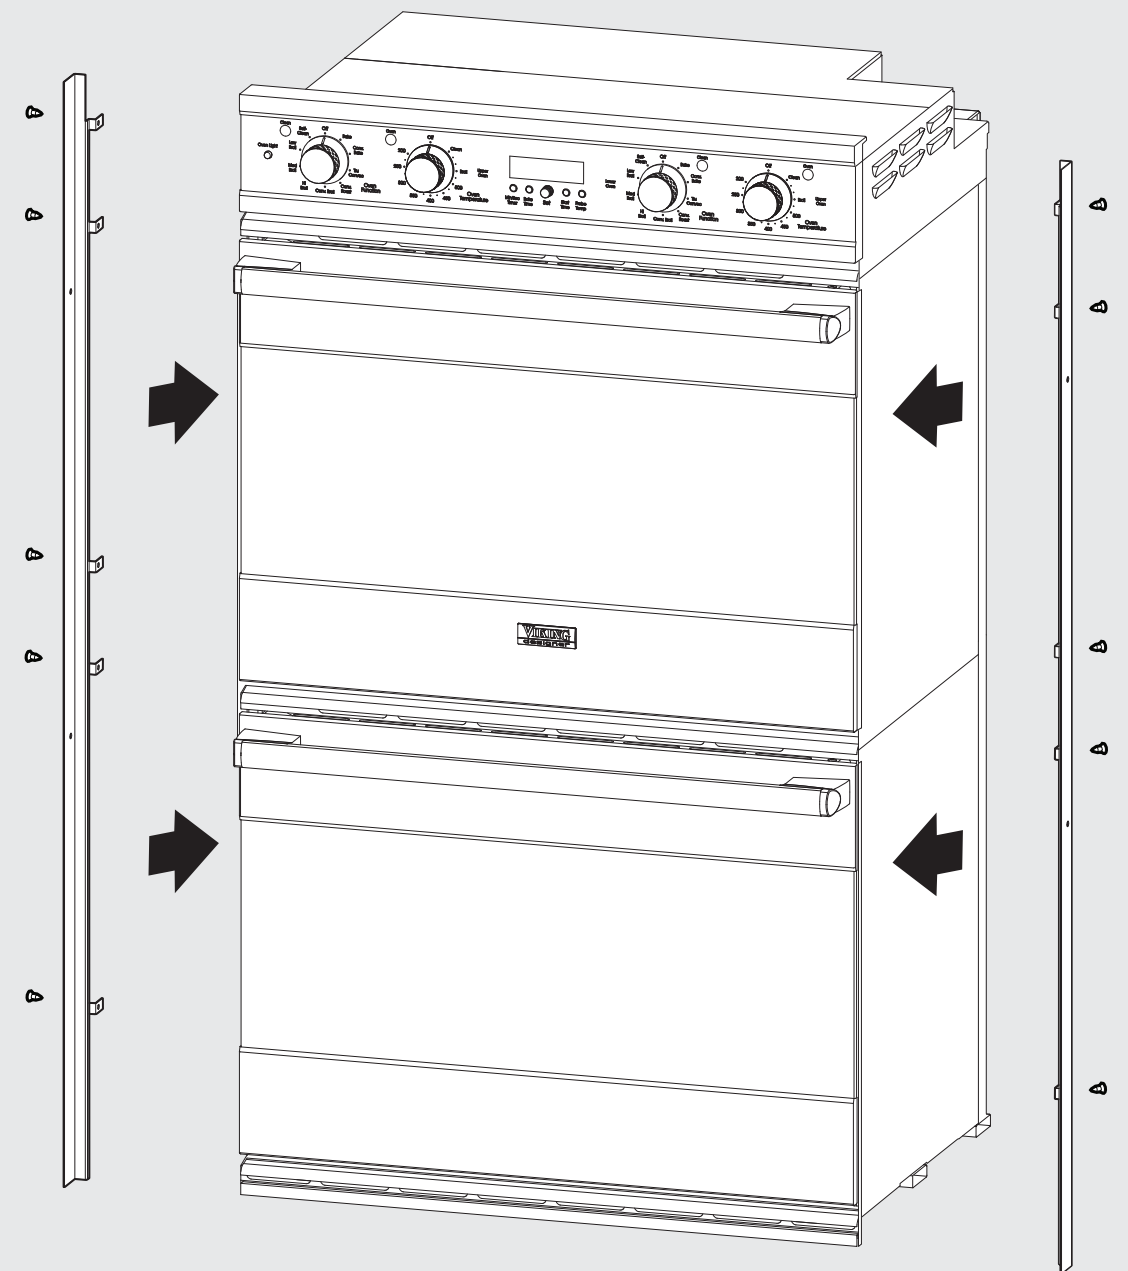

Installing Flush Mount Trim

**DDOE
Double Oven**