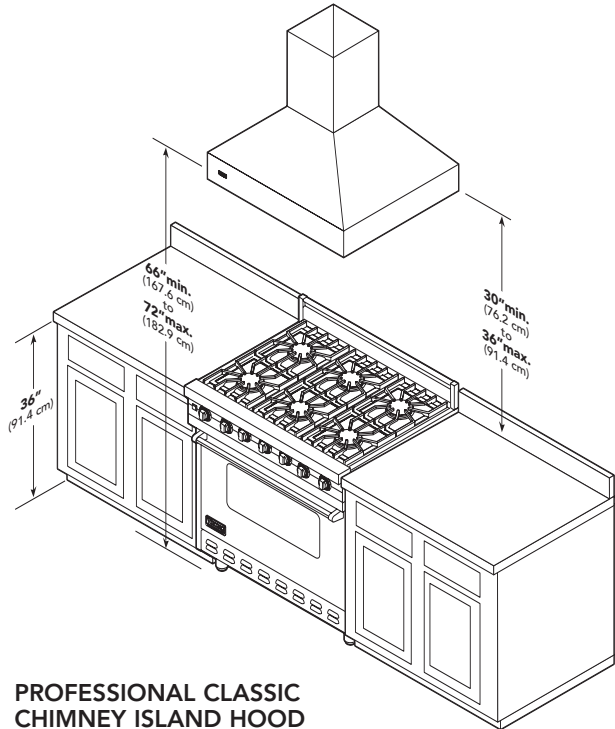

PROFESSIONAL CLASSIC CHIMNEY ISLAND HOOD