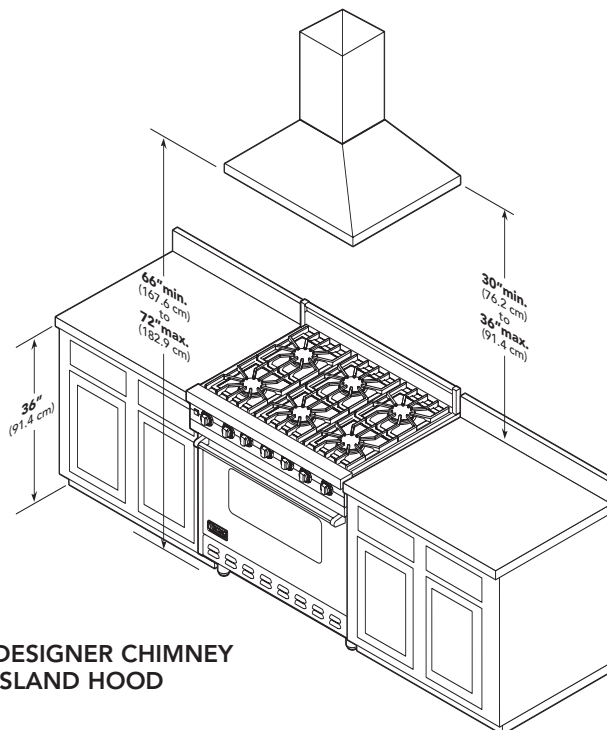

DCIH Designer Chimney Island Hood

PROFESSIONAL ISLAND HOOD

PROFESSIONAL CLASSIC CHIMNEY ISLAND HOOD

DESIGNER CHIMNEY ISLAND HOOD

Model	Hood Width (A)	Hood Height	Width (B)	Duct Cover Depth	Height (C)	Lights	Filters	Heat Lamps	Approx. Ship. wt.
VIH3608	35-7/8" (91.1 cm)	18" (45.7 cm)	35-7/8" (91.1 cm)	12" (30.5 cm)	12" (30.5 cm)	4	4	N/A	81 lbs. (36.5 kg)
VIH4208	41-7/8" (106.4 cm)	18" (45.7 cm)	41-7/8" (106.4 cm)	12" (30.5 cm)	12" (30.5 cm)	4	4	N/A	92 lbs. (41.4 kg)
VIH5408	53-7/8" (136.8 cm)	18" (45.7 cm)	53-7/8" (136.8 cm)	12" (30.5 cm)	12" (30.5 cm)	6	6	N/A	127 lbs. (57.2 kg)
VIH6608	65-7/8" (167.3 cm)	18" (45.7 cm)	65-7/8" (167.3 cm)	12" (30.5 cm)	12" (30.5 cm)	8	8	N/A	142 lbs. (63.9 kg)
VCIH3608	35-7/8" (91.1 cm)	18" (45.7 cm)	12" (30.5 cm)	12" (30.5 cm)	12" (30.5 cm)— 24" (61.0 cm)— 36" (91.4 cm)	4	4	N/A	92 lbs. (41.1 kg)
VCIH4208	41-7/8" (106.4 cm)	18" (45.7 cm)	12" (30.5 cm)	12" (30.5 cm)	12" (30.5 cm)— 24" (61.0 cm)— 36" (91.4 cm)	4	4	N/A	127 lbs. (57.4 kg)
VCIH5408	53-7/8" (136.8 cm)	18" (45.7 cm)	18" (45.7 cm)	12" (30.5 cm)	12" (30.5 cm)— 24" (61.0 cm)— 36" (91.4 cm)	6	6	N/A	142 lbs. (63.9 kg)
VCIH6608	65-7/8" (167.3 cm)	18" (45.7 cm)	24" (70.0 cm)	12" (30.5 cm)	12" (30.5 cm)— 24" (61.0 cm)— 36" (91.4 cm)	8	8	N/A	158 lbs. (71.6 kg)
DCIH3604	35-7/8" (91.1 cm)	14" (35.6 cm)	12" (30.5 cm)	12" (30.5 cm)	16" (40.6 cm)— 28" (71.1 cm)— 40" (101.6 cm)	4	2	N/A	92 lbs. (41.4 kg)
DCIH4204	41-7/8" (106.4 cm)	14" (35.6 cm)	12" (30.5 cm)	12" (30.5 cm)	16" (40.6 cm)— 28" (71.1 cm)— 40" (101.6 cm)	4	3	N/A	105 lbs. (47.3 kg)
DCIH5404	53-7/8" (136.8 cm)	14" (35.6 cm)	18" (45.7 cm)	12" (30.5 cm)	16" (40.6 cm)— 28" (71.1 cm)— 40" (101.6 cm)	6	3	N/A	148 lbs. (66.6 kg)

Dimensions & Specifications

CLEARANCE DIMENSIONS

PROFESSIONAL ISLAND HOOD

PROFESSIONAL CLASSIC CHIMNEY ISLAND HOOD

DESIGNER CHIMNEY ISLAND HOOD

Installation Requirements

VIH Professional Island Hood

VCIH Professional Classic Chimney Island Hood