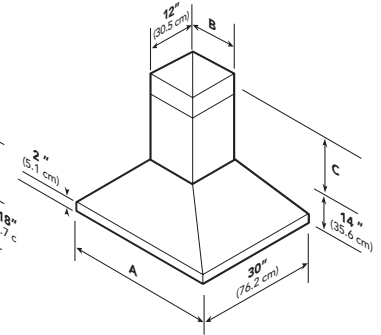

DCIH Designer Chimney Island Hood

PROFESSIONAL ISLAND HOOD

PROFESSIONAL CLASSIC CHIMNEY ISLAND HOOD

DESIGNER CHIMNEY ISLAND HOOD

Model	Hood Width (A)	Hood Height	Width (B)	Duct Cover Depth	Height (C)	Lights	Filters	Heat Lamps	Approx. Ship. wt.
VIH3608	35-7/8" (91.1 cm)	18" (45.7 cm)	35-7/8" (91.1 cm)	12" (30.5 cm)	12" (30.5 cm)	4	4	N/A	81 lbs. (36.5 kg)
VIH4208	41-7/8" (106.4 cm)	18" (45.7 cm)	41-7/8" (106.4 cm)	12" (30.5 cm)	12" (30.5 cm)	4	4	N/A	92 lbs. (41.4 kg)
VIH5408	53-7/8" (136.8 cm)	18" (45.7 cm)	53-7/8" (136.8 cm)	12" (30.5 cm)	12" (30.5 cm)	6	6	N/A	127 lbs. (57.2 kg)
VIH6608	65-7/8" (167.3 cm)	18" (45.7 cm)	65-7/8" (167.3 cm)	12" (30.5 cm)	12" (30.5 cm)	8	8	N/A	142 lbs. (63.9 kg)
VCIH3608	35-7/8" (91.1 cm)	18" (45.7 cm)	12" (30.5 cm)	12" (30.5 cm)	12" (30.5 cm)— 24" (61.0 cm)— 36" (91.4 cm)	4	4	N/A	92 lbs. (41.1 kg)
VCIH4208	41-7/8" (106.4 cm)	18" (45.7 cm)	12" (30.5 cm)	12" (30.5 cm)	12" (30.5 cm)— 24" (61.0 cm)— 36" (91.4 cm)	4	4	N/A	127 lbs. (57.4 kg)
VCIH5408	53-7/8" (136.8 cm)	18" (45.7 cm)	18" (45.7 cm)	12" (30.5 cm)	12" (30.5 cm)— 24" (61.0 cm)— 36" (91.4 cm)	6	6	N/A	142 lbs. (63.9 kg)
VCIH6608	65-7/8" (167.3 cm)	18" (45.7 cm)	24" (70.0 cm)	12" (30.5 cm)	12" (30.5 cm)— 24" (61.0 cm)— 36" (91.4 cm)	8	8	N/A	158 lbs. (71.6 kg)
DCIH3604	35-7/8" (91.1 cm)	14" (35.6 cm)	12" (30.5 cm)	12" (30.5 cm)	16" (40.6 cm)— 28" (71.1 cm)— 40" (101.6 cm)	4	2	N/A	92 lbs. (41.4 kg)
DCIH4204	41-7/8" (106.4 cm)	14" (35.6 cm)	12" (30.5 cm)	12" (30.5 cm)	16" (40.6 cm)— 28" (71.1 cm)— 40" (101.6 cm)	4	3	N/A	105 lbs. (47.3 kg)
DCIH5404	53-7/8" (136.8 cm)	14" (35.6 cm)	18" (45.7 cm)	12" (30.5 cm)	16" (40.6 cm)— 28" (71.1 cm)— 40" (101.6 cm)	6	3	N/A	148 lbs. (66.6 kg)