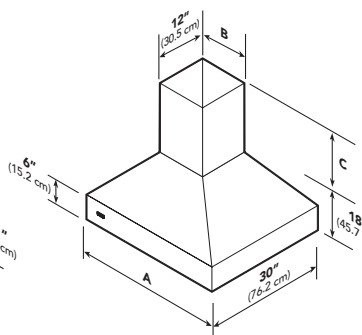

DCIH Designer Chimney Island Hood

PROFESSIONAL ISLAND HOOD

PROFESSIONAL CLASSIC CHIMNEY ISLAND HOOD

DESIGNER CHIMNEY ISLAND HOOD

Model	Hood Width (A)	Hood Height	Width (B)	Duct Cover Depth	Height (C)	Lights	Filters	Heat Lamps	Approx. Ship. wt.
VIH3608	35-7/8" (91.1 cm)	18" (45.7 cm)	35-7/8" (91.1 cm)	12" (30.5 cm)	12" (30.5 cm)	4	4	N/A	81 lbs. (36.5 kg)
VIH4208	41-7/8" (106.4 cm)	18" (45.7 cm)	41-7/8" (106.4 cm)	12" (30.5 cm)	12" (30.5 cm)	4	4	N/A	92 lbs. (41.4 kg)
VIH5408	53-7/8" (136.8 cm)	18" (45.7 cm)	53-7/8" (136.8 cm)	12" (30.5 cm)	12" (30.5 cm)	6	6	N/A	127 lbs. (57.2 kg)
VIH6608	65-7/8" (167.3 cm)	18" (45.7 cm)	65-7/8" (167.3 cm)	12" (30.5 cm)	12" (30.5 cm)	8	8	N/A	142 lbs. (63.9 kg)
VCIH3608	35-7/8" (91.1 cm)	18" (45.7 cm)	12" (30.5 cm)	12" (30.5 cm)	12" (30.5 cm)— 24" (61.0 cm)— 36" (91.4 cm)	4	4	N/A	92 lbs. (41.1 kg)
VCIH4208	41-7/8" (106.4 cm)	18" (45.7 cm)	12" (30.5 cm)	12" (30.5 cm)	12" (30.5 cm)— 24" (61.0 cm)— 36" (91.4 cm)	4	4	N/A	127 lbs. (57.4 kg)
VCIH5408	53-7/8" (136.8 cm)	18" (45.7 cm)	18" (45.7 cm)	12" (30.5 cm)	12" (30.5 cm)— 24" (61.0 cm)— 36" (91.4 cm)	6	6	N/A	142 lbs. (63.9 kg)
VCIH6608	65-7/8" (167.3 cm)	18" (45.7 cm)	24" (70.0 cm)	12" (30.5 cm)	12" (30.5 cm)— 24" (61.0 cm)— 36" (91.4 cm)	8	8	N/A	158 lbs. (71.6 kg)
DCIH3604	35-7/8" (91.1 cm)	14" (35.6 cm)	12" (30.5 cm)	12" (30.5 cm)	16" (40.6 cm)— 28" (71.1 cm)— 40" (101.6 cm)	4	2	N/A	92 lbs. (41.4 kg)
DCIH4204	41-7/8" (106.4 cm)	14" (35.6 cm)	12" (30.5 cm)	12" (30.5 cm)	16" (40.6 cm)— 28" (71.1 cm)— 40" (101.6 cm)	4	3	N/A	105 lbs. (47.3 kg)
DCIH5404	53-7/8" (136.8 cm)	14" (35.6 cm)	18" (45.7 cm)	12" (30.5 cm)	16" (40.6 cm)— 28" (71.1 cm)— 40" (101.6 cm)	6	3	N/A	148 lbs. (66.6 kg)