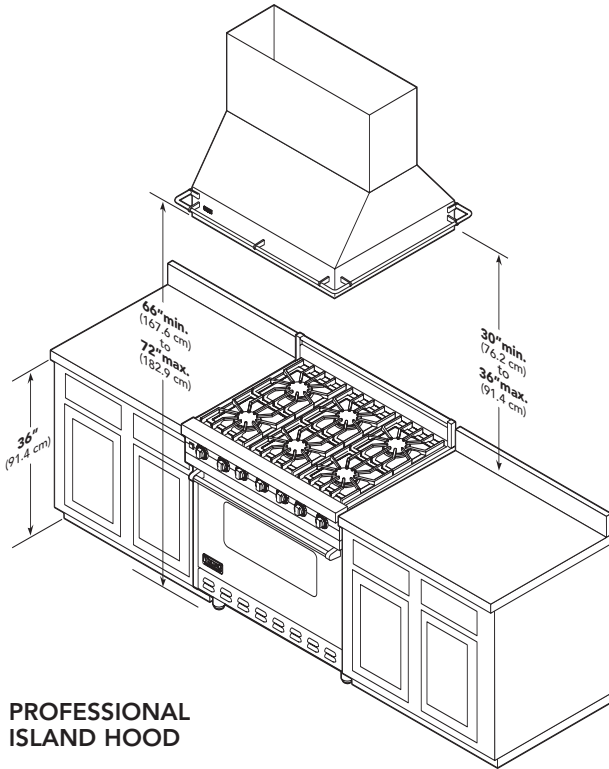

Dimensions & Specifications

CLEARANCE DIMENSIONS

PROFESSIONAL ISLAND HOOD