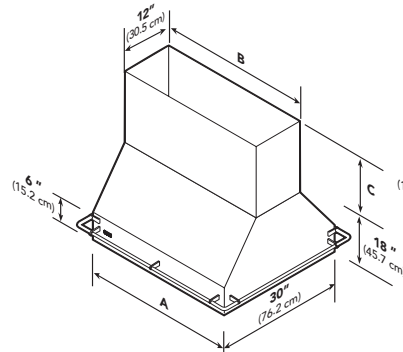

DCIH Designer Chimney Island Hood

PROFESSIONAL ISLAND HOOD

PROFESSIONAL CLASSIC CHIMNEY ISLAND HOOD

DESIGNER CHIMNEY ISLAND HOOD

Model	Hood Width (A)	Hood Height	Width (B)	Duct Cover Depth	Height (C)	Lights	Filters	Heat Lamps	Approx. Ship. wt.
VIH3608	35-7/8" (91.1 cm)	18" (45.7 cm)	35-7/8" (91.1 cm)	12" (30.5 cm)	12" (30.5 cm)	4	4	N/A	81 lbs. (36.5 kg)
VIH4208	41-7/8" (106.4 cm)	18" (45.7 cm)	41-7/8" (106.4 cm)	12" (30.5 cm)	12" (30.5 cm)	4	4	N/A	92 lbs. (41.4 kg)
VIH5408	53-7/8" (136.8 cm)	18" (45.7 cm)	53-7/8" (136.8 cm)	12" (30.5 cm)	12" (30.5 cm)	6	6	N/A	127 lbs. (57.2 kg)
VIH6608	65-7/8" (167.3 cm)	18" (45.7 cm)	65-7/8" (167.3 cm)	12" (30.5 cm)	12" (30.5 cm)	8	8	N/A	142 lbs. (63.9 kg)
VCIH3608	35-7/8" (91.1 cm)	18" (45.7 cm)	12" (30.5 cm)	12" (30.5 cm)	12" (30.5 cm)— 24" (61.0 cm)— 36" (91.4 cm)	4	4	N/A	92 lbs. (41.1 kg)
VCIH4208	41-7/8" (106.4 cm)	18" (45.7 cm)	12" (30.5 cm)	12" (30.5 cm)	12" (30.5 cm)— 24" (61.0 cm)— 36" (91.4 cm)	4	4	N/A	127 lbs. (57.4 kg)
VCIH5408	53-7/8" (136.8 cm)	18" (45.7 cm)	18" (45.7 cm)	12" (30.5 cm)	12" (30.5 cm)— 24" (61.0 cm)— 36" (91.4 cm)	6	6	N/A	142 lbs. (63.9 kg)
VCIH6608	65-7/8" (167.3 cm)	18" (45.7 cm)	24" (70.0 cm)	12" (30.5 cm)	12" (30.5 cm)— 24" (61.0 cm)— 36" (91.4 cm)	8	8	N/A	158 lbs. (71.6 kg)
DCIH3604	35-7/8" (91.1 cm)	14" (35.6 cm)	12" (30.5 cm)	12" (30.5 cm)	16" (40.6 cm)— 28" (71.1 cm)— 40" (101.6 cm)	4	2	N/A	92 lbs. (41.4 kg)
DCIH4204	41-7/8" (106.4 cm)	14" (35.6 cm)	12" (30.5 cm)	12" (30.5 cm)	16" (40.6 cm)— 28" (71.1 cm)— 40" (101.6 cm)	4	3	N/A	105 lbs. (47.3 kg)
DCIH5404	53-7/8" (136.8 cm)	14" (35.6 cm)	18" (45.7 cm)	12" (30.5 cm)	16" (40.6 cm)— 28" (71.1 cm)— 40" (101.6 cm)	6	3	N/A	148 lbs. (66.6 kg)