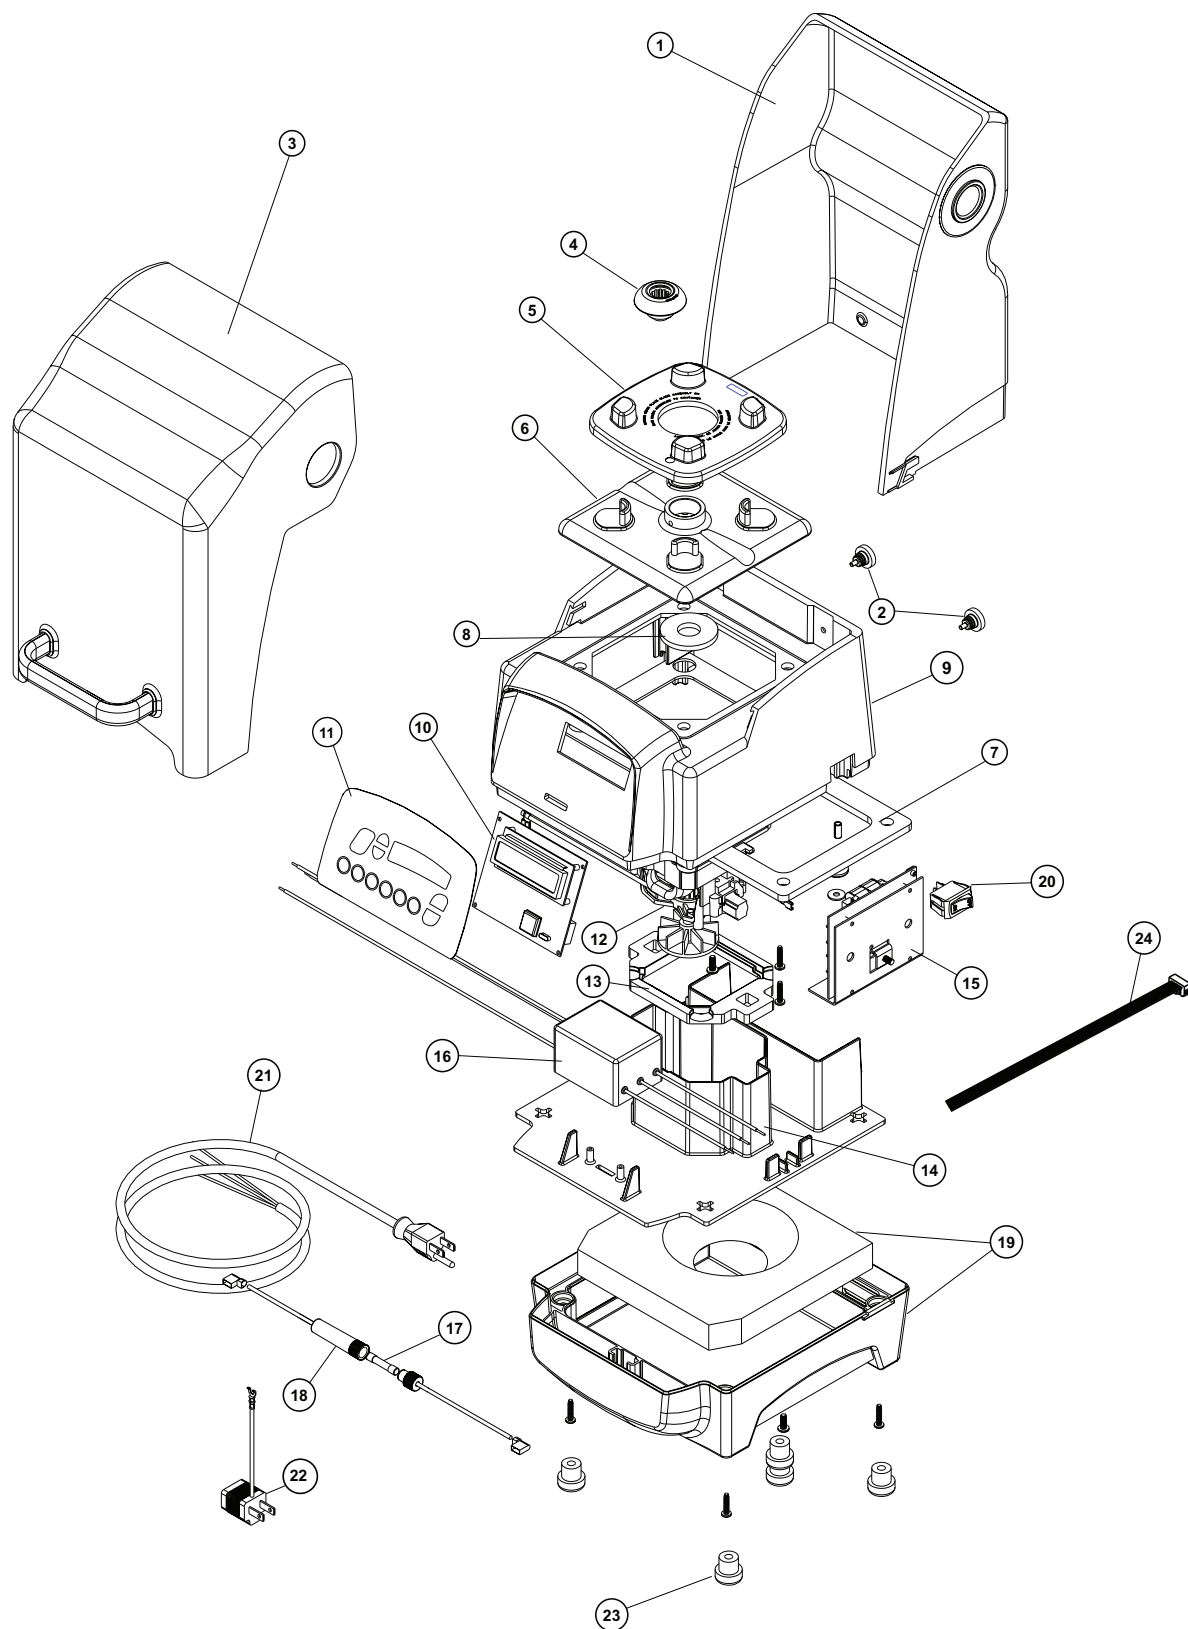

# On-Counter Blending Station® Advance Parts List – 100V (Japan), 120V, 120V (Taiwan), 120V EMC (Taiwan), 220/240V

NO.	NEW PART NO.	OLD PART NO.	DESCRIPTION	VOLTAGE	QTY./PACK
1	18008	18008	Compact Back Cover only	All	1
2	18005	18005	Thumbscrews for Back Cover (2)	All	2
3	18007	18007	Compact Door Cover only	All	1
4	891	891	Drive Socket Assembly	All	1
4	15546	15546	Drive Socket Assembly (Set of 2)	All	2
4	15547	15547	Drive Socket Assembly (Set of 5)	All	5
5	15579	15579	XP Centering Pad	All	1
6	15771	CST105	Top Motor Plate	All	1
7	15772	FOM164	Thick Top Motor Plate Gasket	All	1
8	15773	FOM163	Donut Gasket	All	1
9	15774	PLS160	On-Counter Upper Housing	All	1
10	15775	n/a	Low Voltage Board Assembly (includes Memory Cable)	All	1
11	15819	CTL197	On-Counter Touch Pad	All	1
12	15685	ASY200	Motor Assembly 3 HP	220/240V	1
12	15681	ASY198	Motor Assembly 3 HP	100/120/120V EMC	1
13	15778	FOM161	Motor Gasket	All	1
14	15779	PLS164	Motor Shroud	All	1
15	15780	CTL173	High Voltage Board Assembly	120/120V EMC/220/240V	1
15	15781	CTL170	High Voltage Board Assembly	100V	1
16	15739	CTL509	EMI Filter	220/240V	1
16	15741	CTL515	EMI Filter	120V EMC	1
17	15782	CTL172	8 Amp Fuse	220/240V	1
18	15783	ASY165	Fuse Holder	220/240V	1
19	15784	ASY160	On-Counter Lower Housing	All	1
20	15785	CTL805	On/Off Rocker Switch	220/240V	1
20	15786	CTL800	On/Off Rocker Switch	100/120V	1
21	By Country	By Country	Power Cord	220/240V	1
21	15738	PLG133	Power Cord	120V EMC	1
21	15787	PLG134	Power Cord	100/120V	1
22	15745	CTL125	Japanese Adapter	100V	1
23	794	794	Rubber Feet (4)	All	4
24	15746	n/a	Memory Cable	All	1