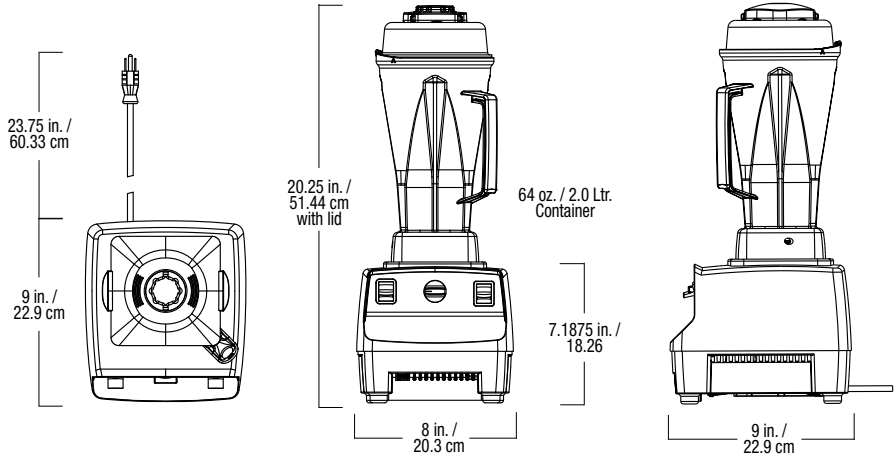

WARRANTY: In the United States and Canada, the Drink Machine Two-Step Timer Blender is backed by a three-year limited warranty on motor base parts and a one-year limited warranty on parts and labor on the full unit. See the Owner's Manual for details. For more information regarding this warranty, please contact Customer Service at 440-235-0214. If purchased outside the U.S. or Canada, please contact your authorized Vita-Mix Distributor.

For more information, contact your local foodservice distributor below.

VITA-MIX HAS THE PERFECT PRODUCT FOR YOUR BUSINESS.

www.vitamix.com/drinkmachine

USA, CANADA AND LATIN AMERICA:

Tel: 440-235-0214

800-4DRINK4

Fax: 440-235-9670

E-mail: foodservice@vitamix.com

ALL OTHER COUNTRIES:

Tel: +1.440.782.2450

Fax: +1.440.782.2220

E-mail: international@vitamix.com